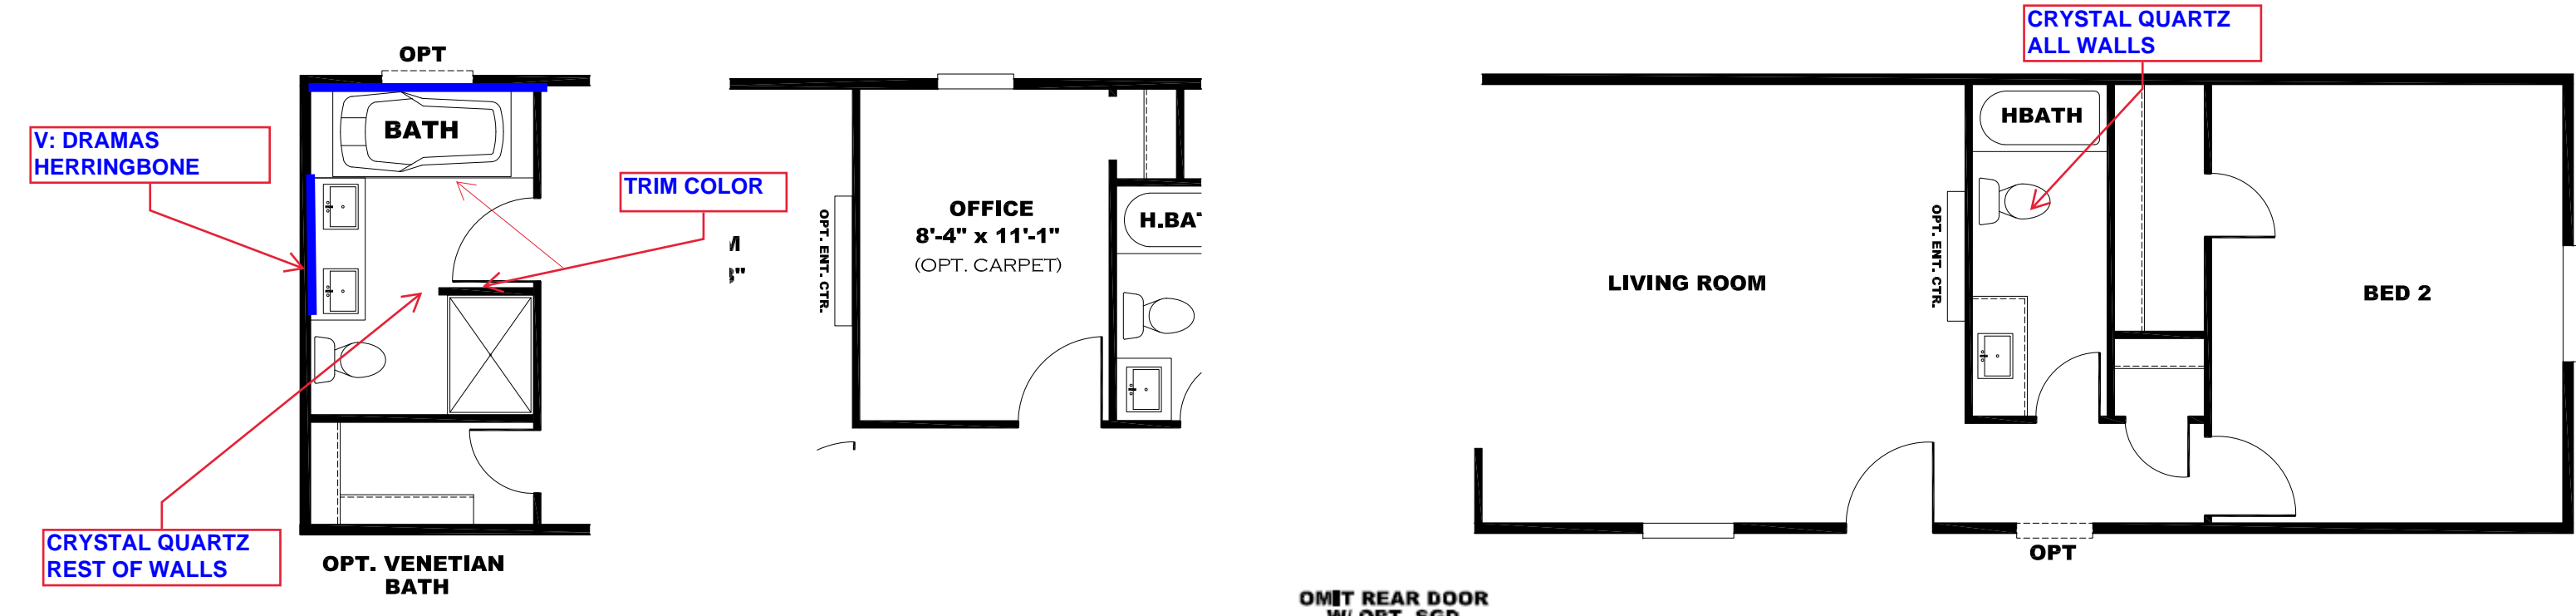

**\*\* SHINING STAR DECOR \*\***

OMIT REAR DOOR  
W/ OPT. SGD

- KITCHEN CABINET COLOR: ALABASTER WHITE
- KITCHEN COUNTERTOP COLOR: BRAZILIAN BLUE
- KITCHEN ISLAND CABINET: CLUB GREY
- KITCHEN ISLAND COUNTERTOP: WHITE CYPRESS
- HBATH CABINET COLOR: ALABASTER WHITE
- HBATH COUNTERTOP COLOR: BRAZILIAN BLUE
- PBATH CABINET COLOR: CLUB GREY
- PBATH COUNTERTOP COLOR: WHITE CYPRESS
- TRIM COLOR: CLUB GREY
- FLOOR VINYL:
- CARPET: