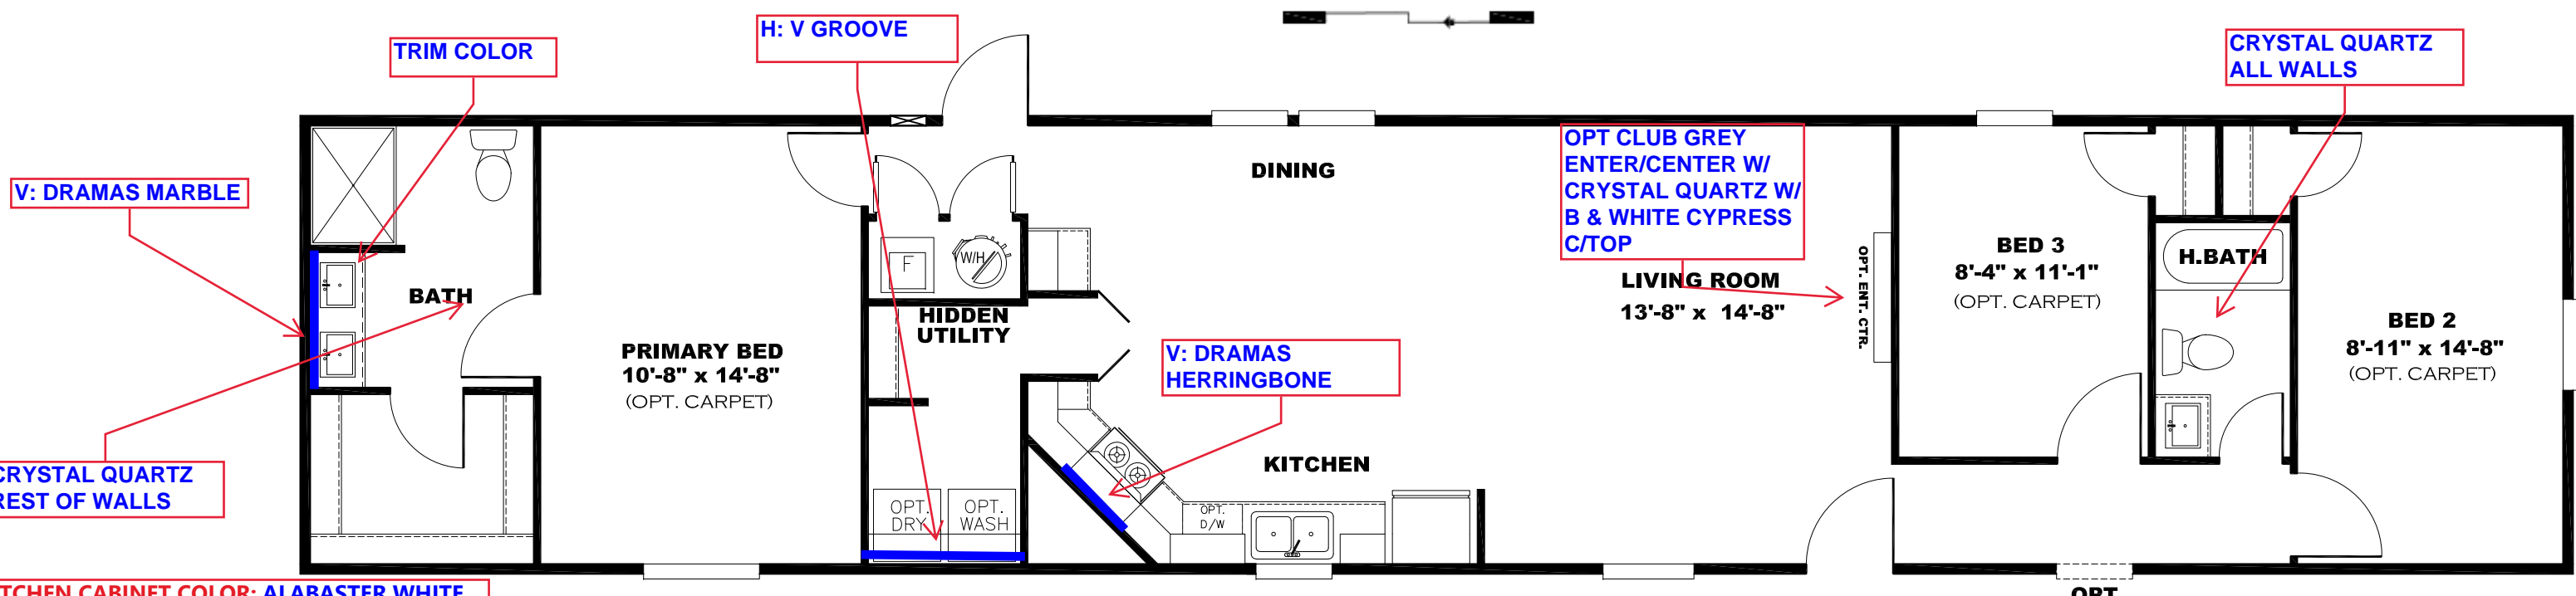

**\*\* SHINING STAR DECOR \*\***

OMIT REAR DOOR  
W/ OPT. SGD

- KITCHEN CABINET COLOR: ALABASTER WHITE
- KITCHEN COUNTERTOP COLOR: BRAZILIAN BLUE
- KITCHEN ISLAND CABINET: CLUB GREY
- KITCHEN ISLAND COUNTERTOP: WHITE CYPRESS
- HBATH CABINET COLOR: ALABASTER WHITE
- HBATH COUNTERTOP COLOR: BRAZILIAN BLUE
- PBATH CABINET COLOR: CLUB GREY
- PBATH COUNTERTOP COLOR: WHITE CYPRESS
- TRIM COLOR: CLUB GREY
- FLOOR VINYL:
- CARPET: