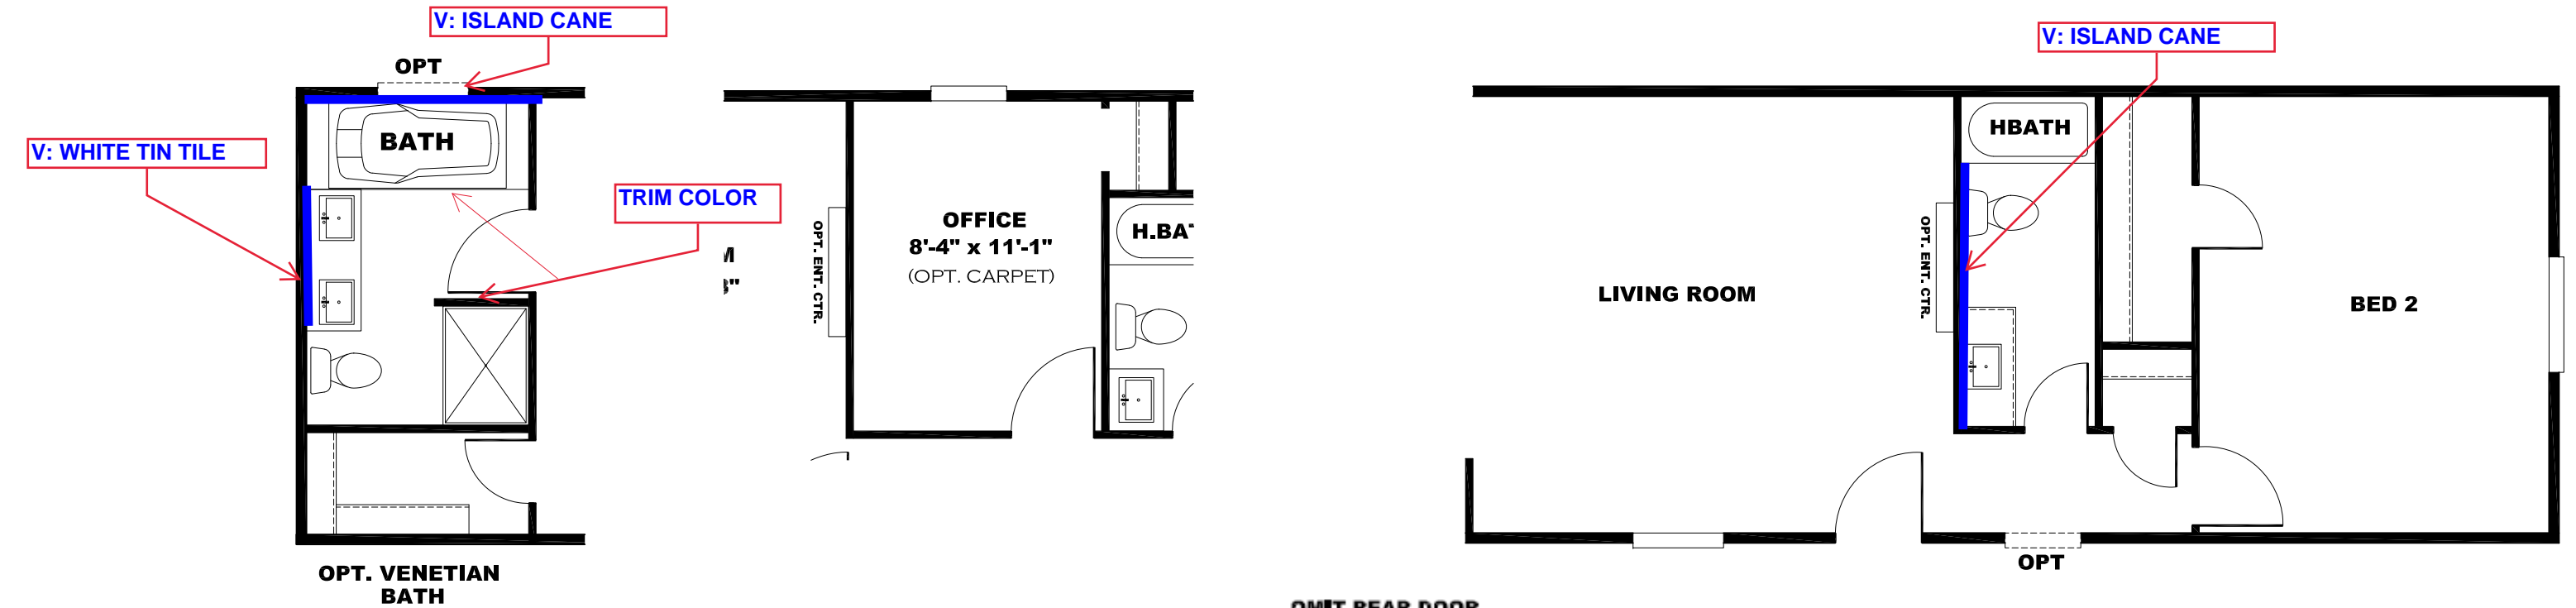

**\*\* SWEET MAGNOLIA DECOR \*\***

OMIT REAR DOOR  
W/ OPT. SGD

- KITCHEN CABINET COLOR: ALABASTER WHITE**
- KITCHEN COUNTERTOP COLOR: LISOLA**
- KITCHEN ISLAND: OAKLEY**
- KITCHEN ISLAND COUNTER TOP: WHITE CYPRESS**
- BATHS CABINET COLOR: ALABASTER WHITE**
- BATHS COUNTERTOP COLOR: LISOLA**
- TRIM COLOR: OAKLEY**
- FLOOR VINYL:**
- CARPET:**