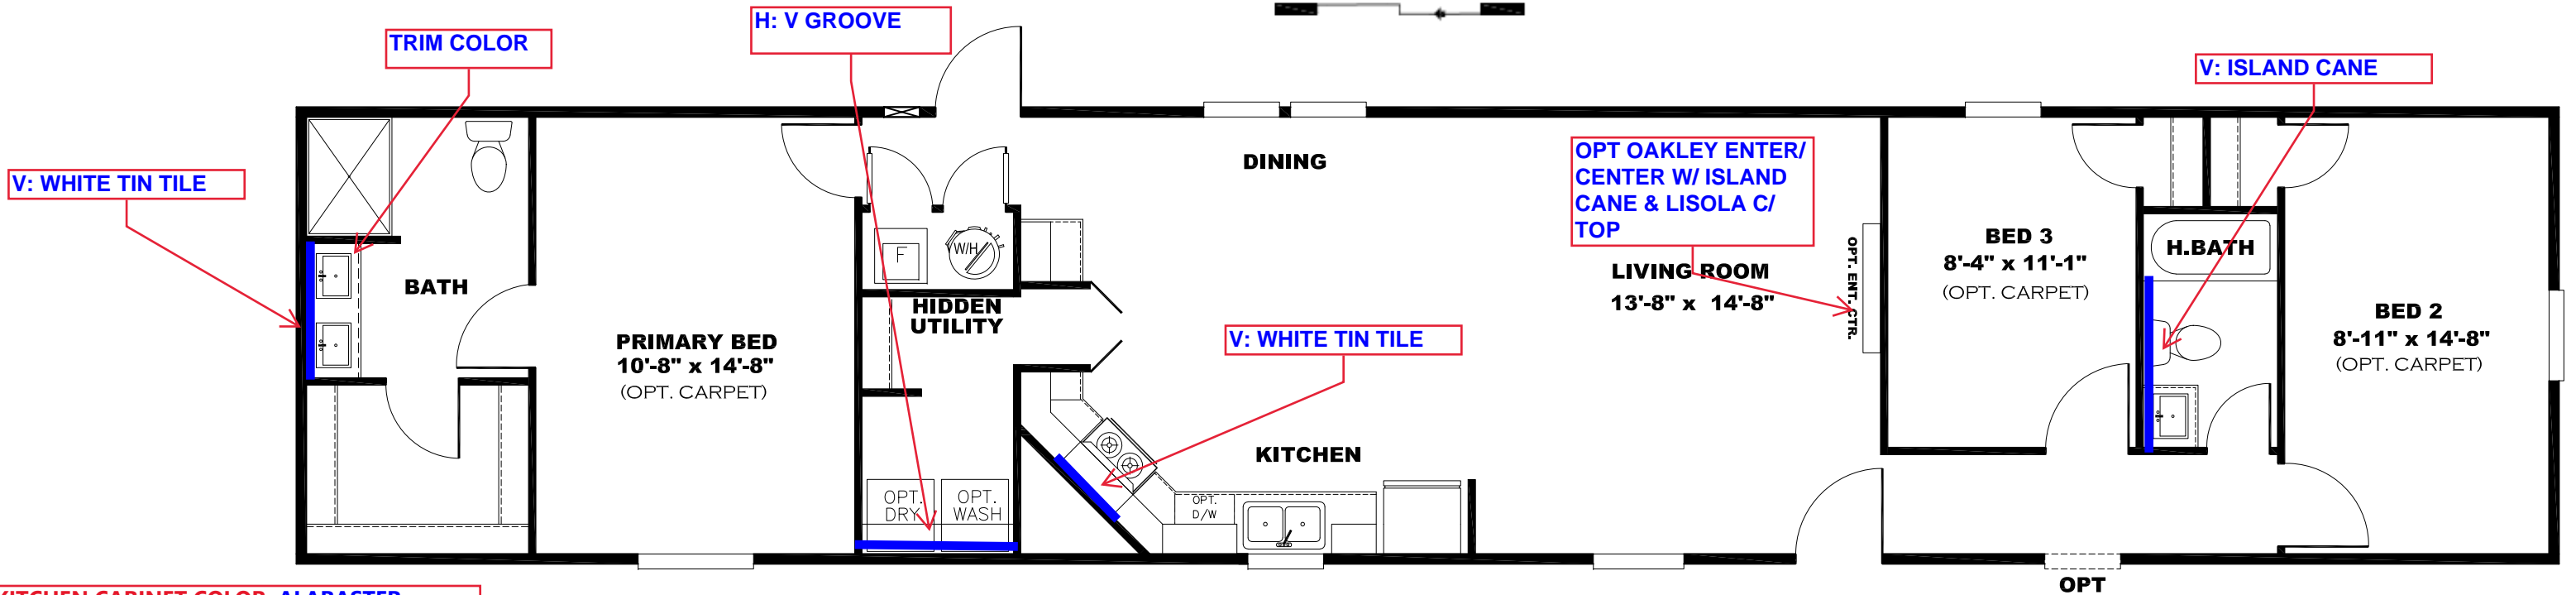

**\*\* SWEET MAGNOLIA DECOR \*\***

OMIT REAR DOOR  
W/ OPT. SGD

- KITCHEN CABINET COLOR: ALABASTER WHITE**
- KITCHEN COUNTERTOP COLOR: LISOLA**
- KITCHEN ISLAND: OAKLEY**
- KITCHEN ISLAND COUNTER TOP: WHITE CYPRESS**
- BATHS CABINET COLOR: ALABASTER WHITE**
- BATHS COUNTERTOP COLOR: LISOLA**
- TRIM COLOR: OAKLEY**
- FLOOR VINYL:**
- CARPET:**