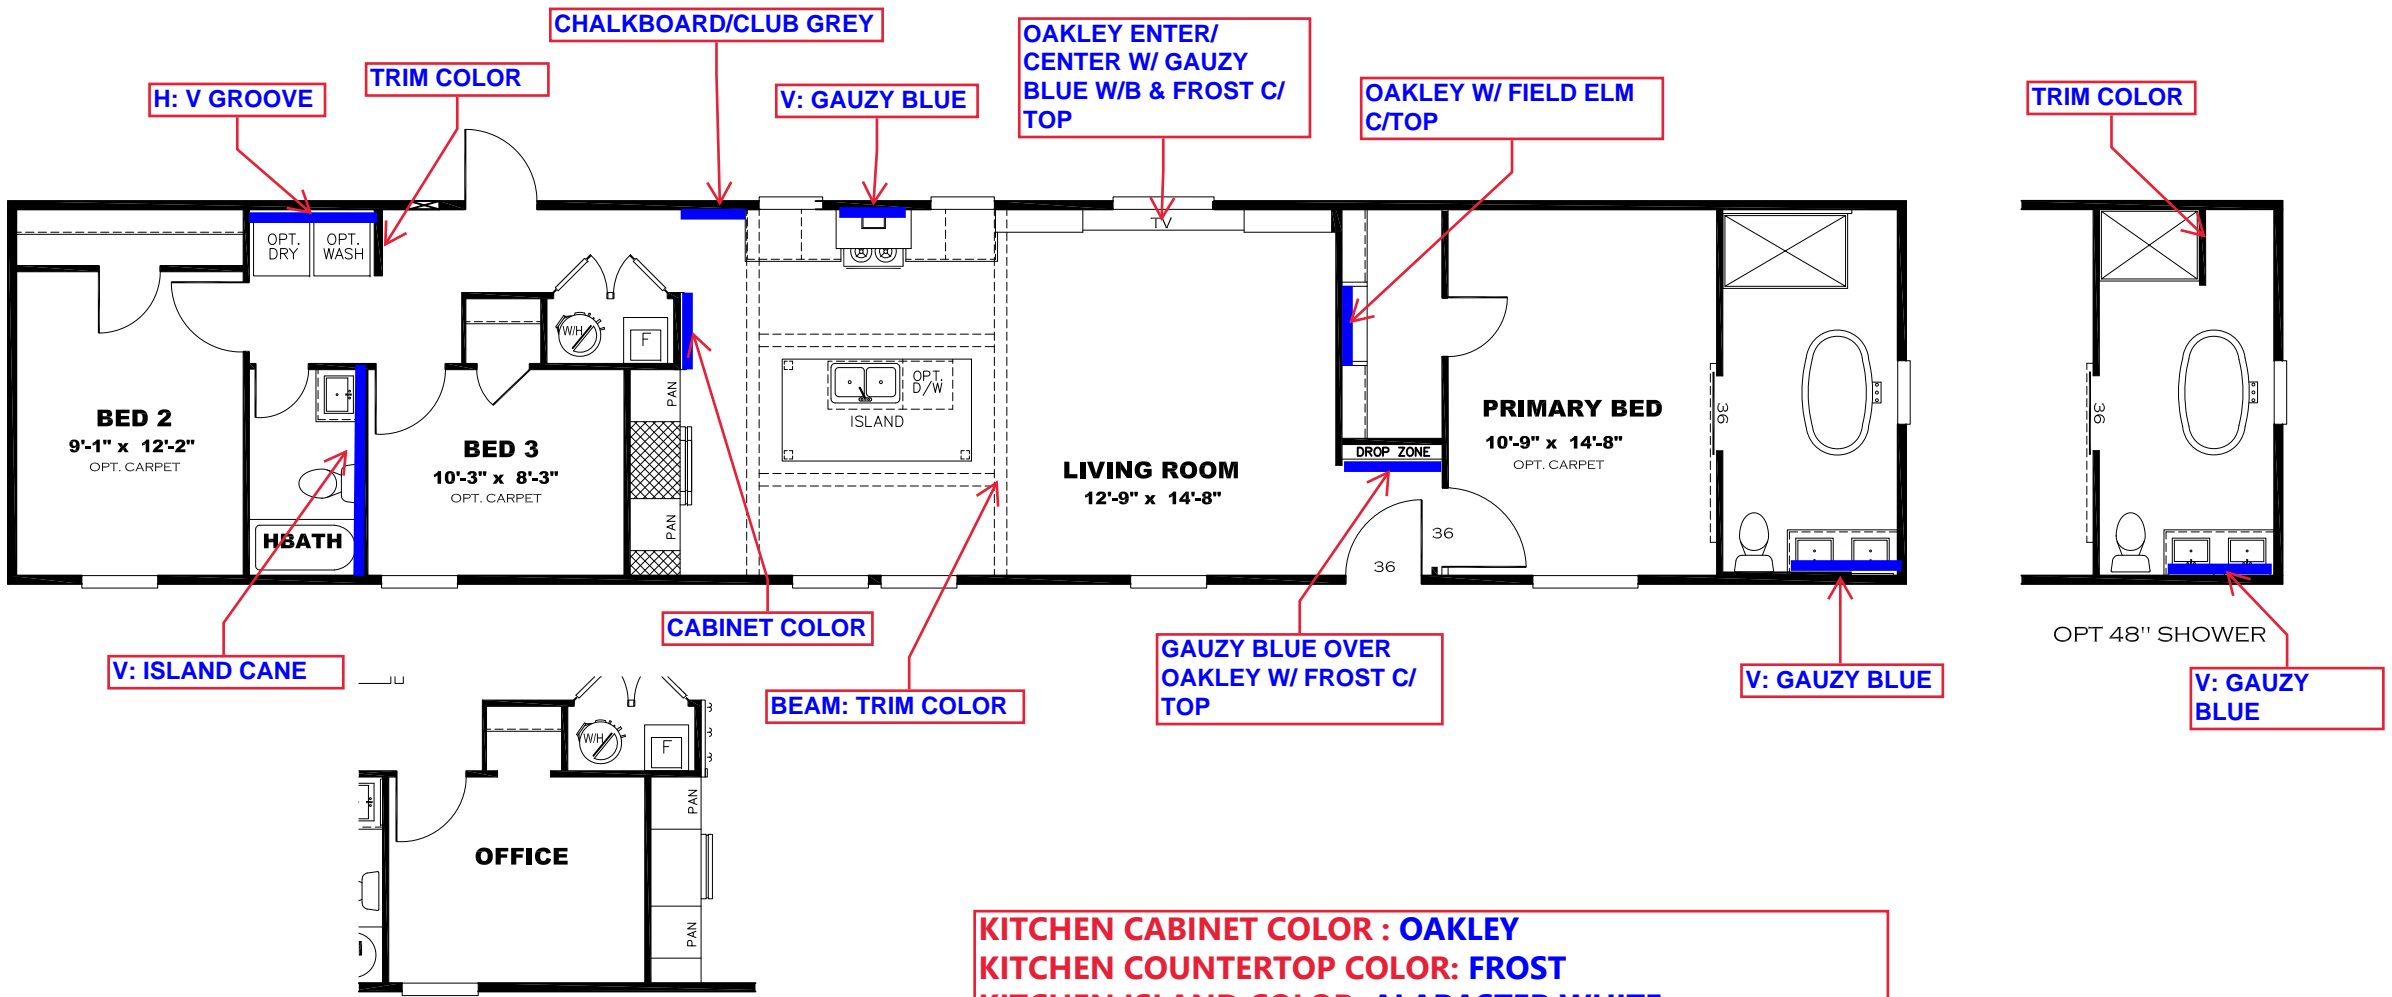

**** BAYOU BLUE DECOR ****

KITCHEN CABINET COLOR : OAKLEY
KITCHEN COUNTERTOP COLOR: FROST
KITCHEN ISLAND COLOR: ALABASTER WHITE
KITCHEN ISLAND COUNTERTOP COLOR: FIELD ELM
BATHS CABINET COLOR: OAKLEY
BATHS COUNTERTOP COLOR: FROST
TRIM COLOR: OAKLEY
VINYL COLOR:
CARPET COLOR