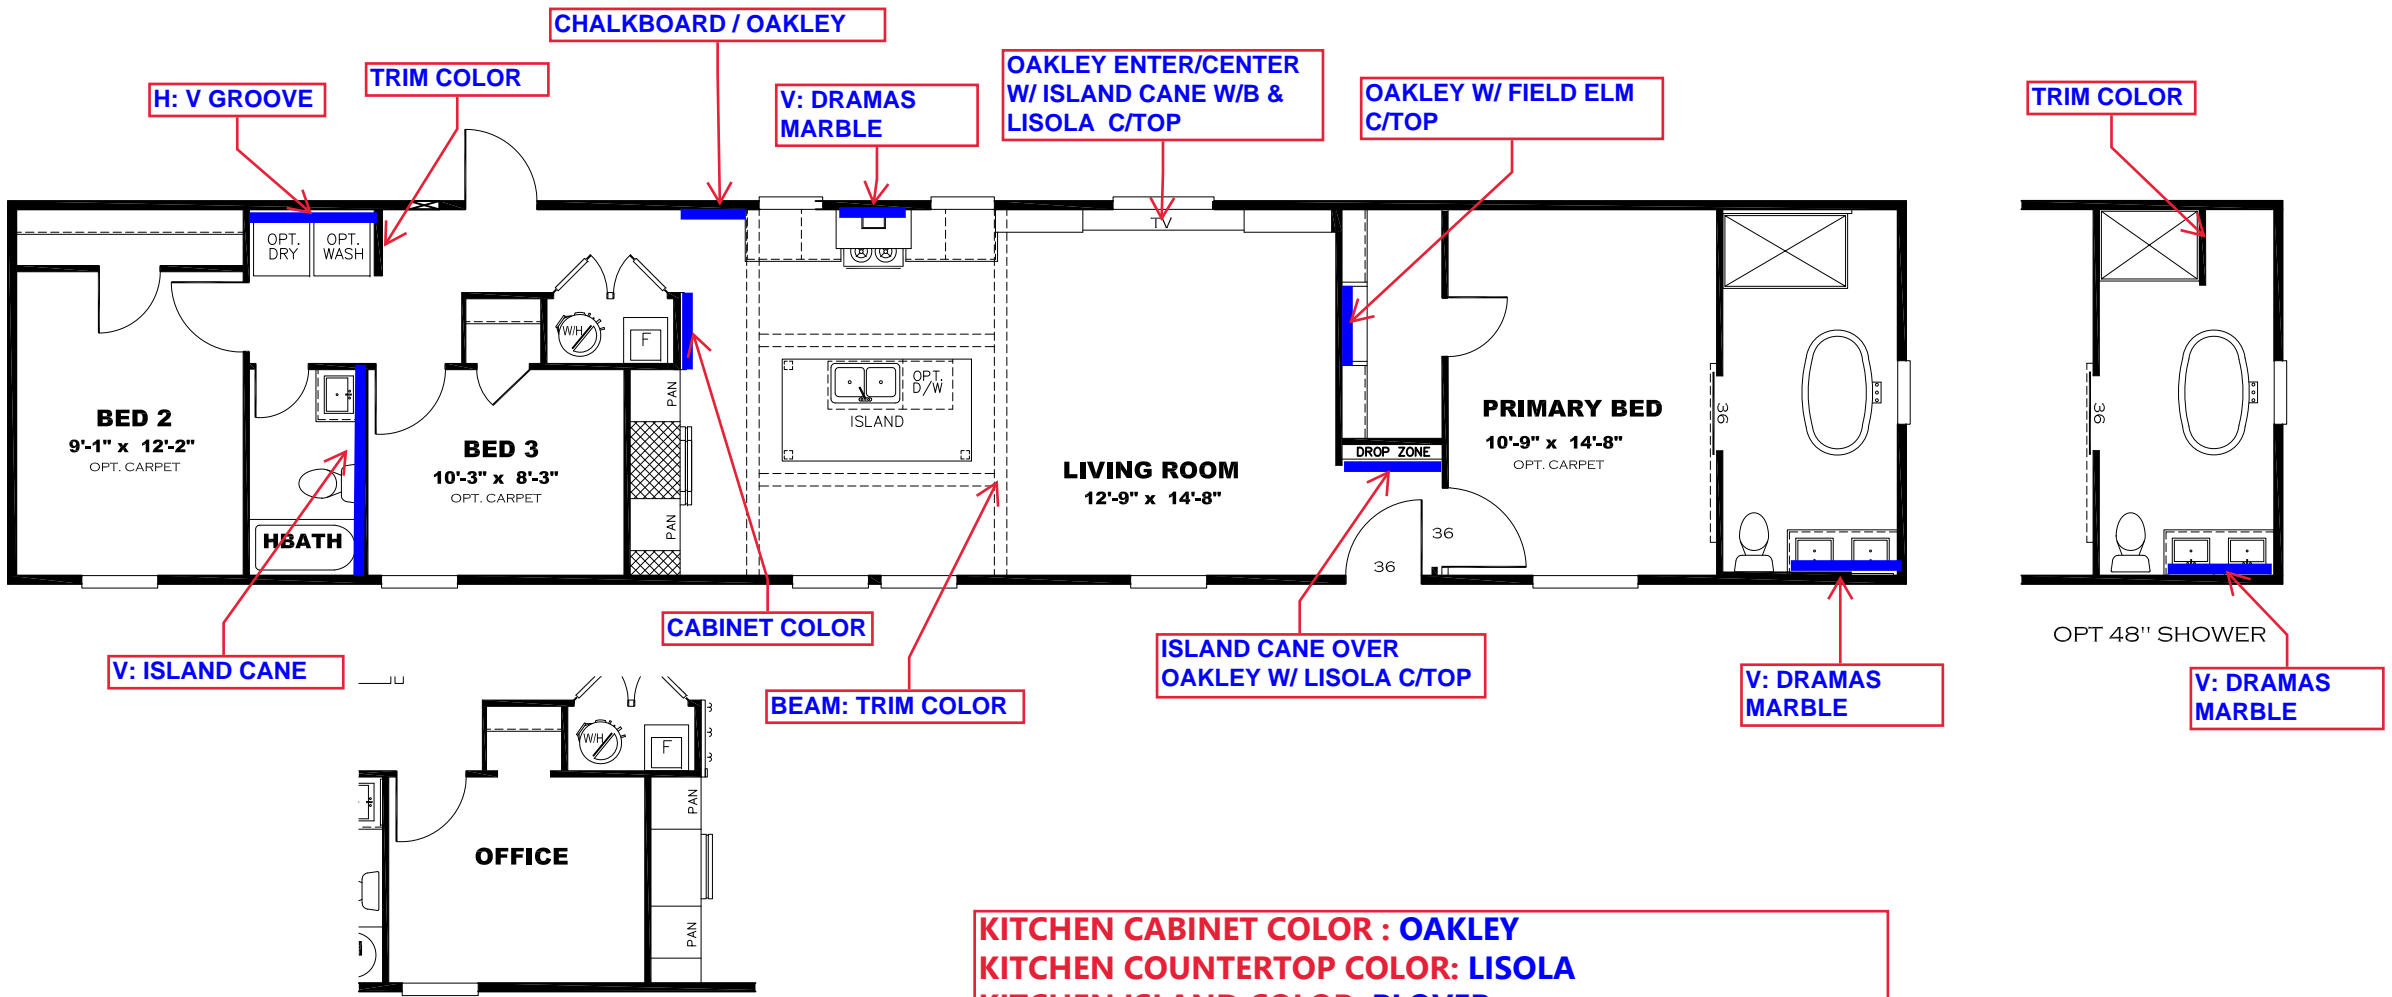

**** GREEN RIVER DECOR ****

KITCHEN CABINET COLOR : OAKLEY
KITCHEN COUNTERTOP COLOR: LISOLA
KITCHEN ISLAND COLOR: PLOVER
KITCHEN ISLAND COUNTERTOP COLOR: FIELD ELM
BATHS CABINET COLOR: OAKLEY
BATHS COUNTERTOP COLOR: LISOLA
TRIM COLOR: OAKLEY
VINYL COLOR:
CARPET COLOR: