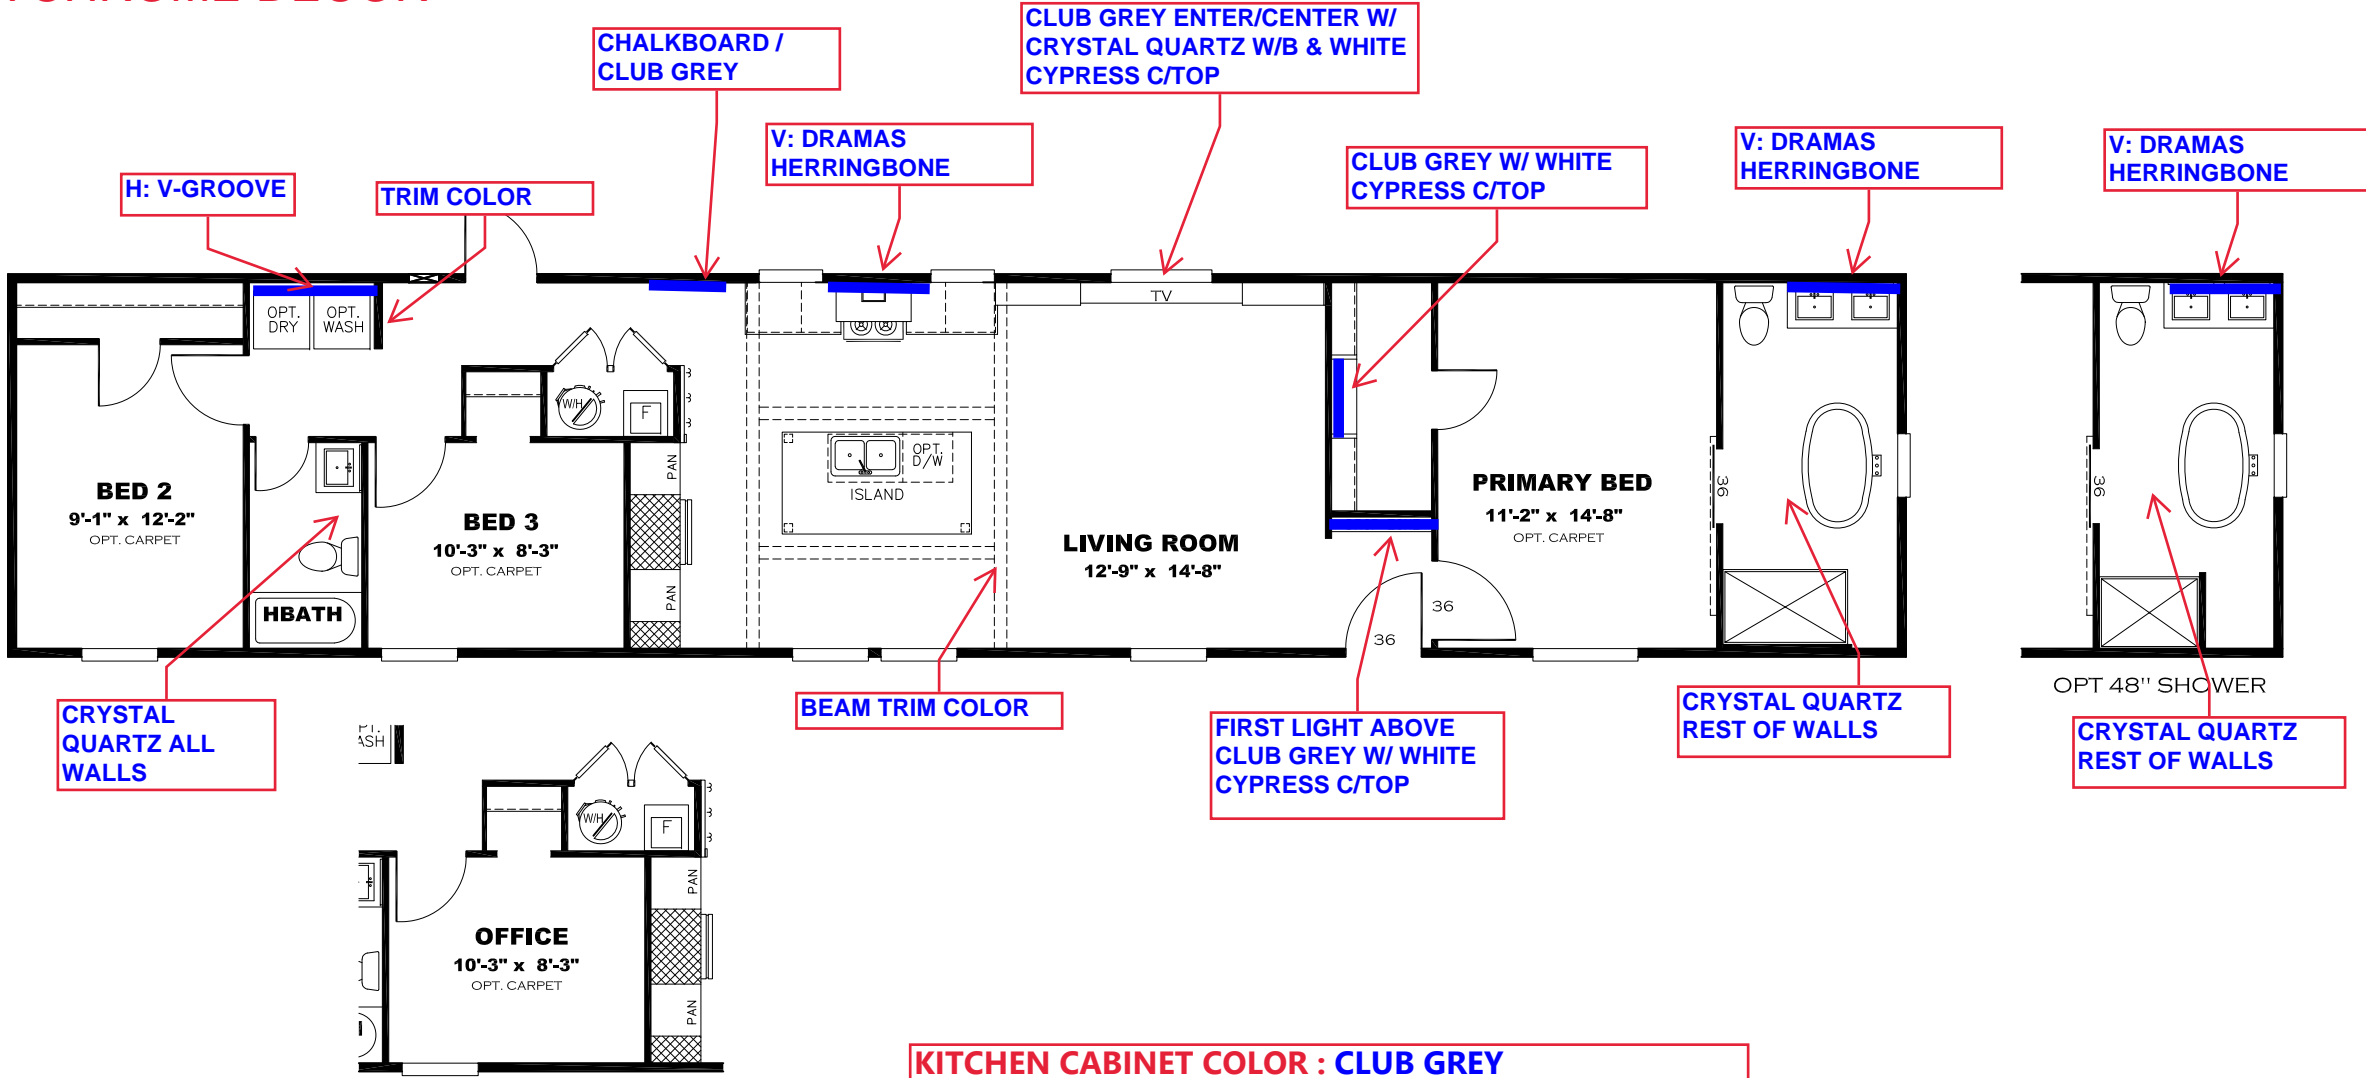

**** KODA CHROME DECOR ****

KITCHEN CABINET COLOR : CLUB GREY
KITCHEN COUNTERTOP COLOR: FROST
KITCHEN ISLAND COLOR: ALABASTER WHITE
KITCHEN ISLAND COUNTERTOP COLOR: WHITE CYPRESS
BATHS CABINET COLOR: CLUB GREY
BATHS COUNTERTOP COLOR: FROST
TRIM COLOR: CLUB GREY
VINYL COLOR:
CARPET COLOR