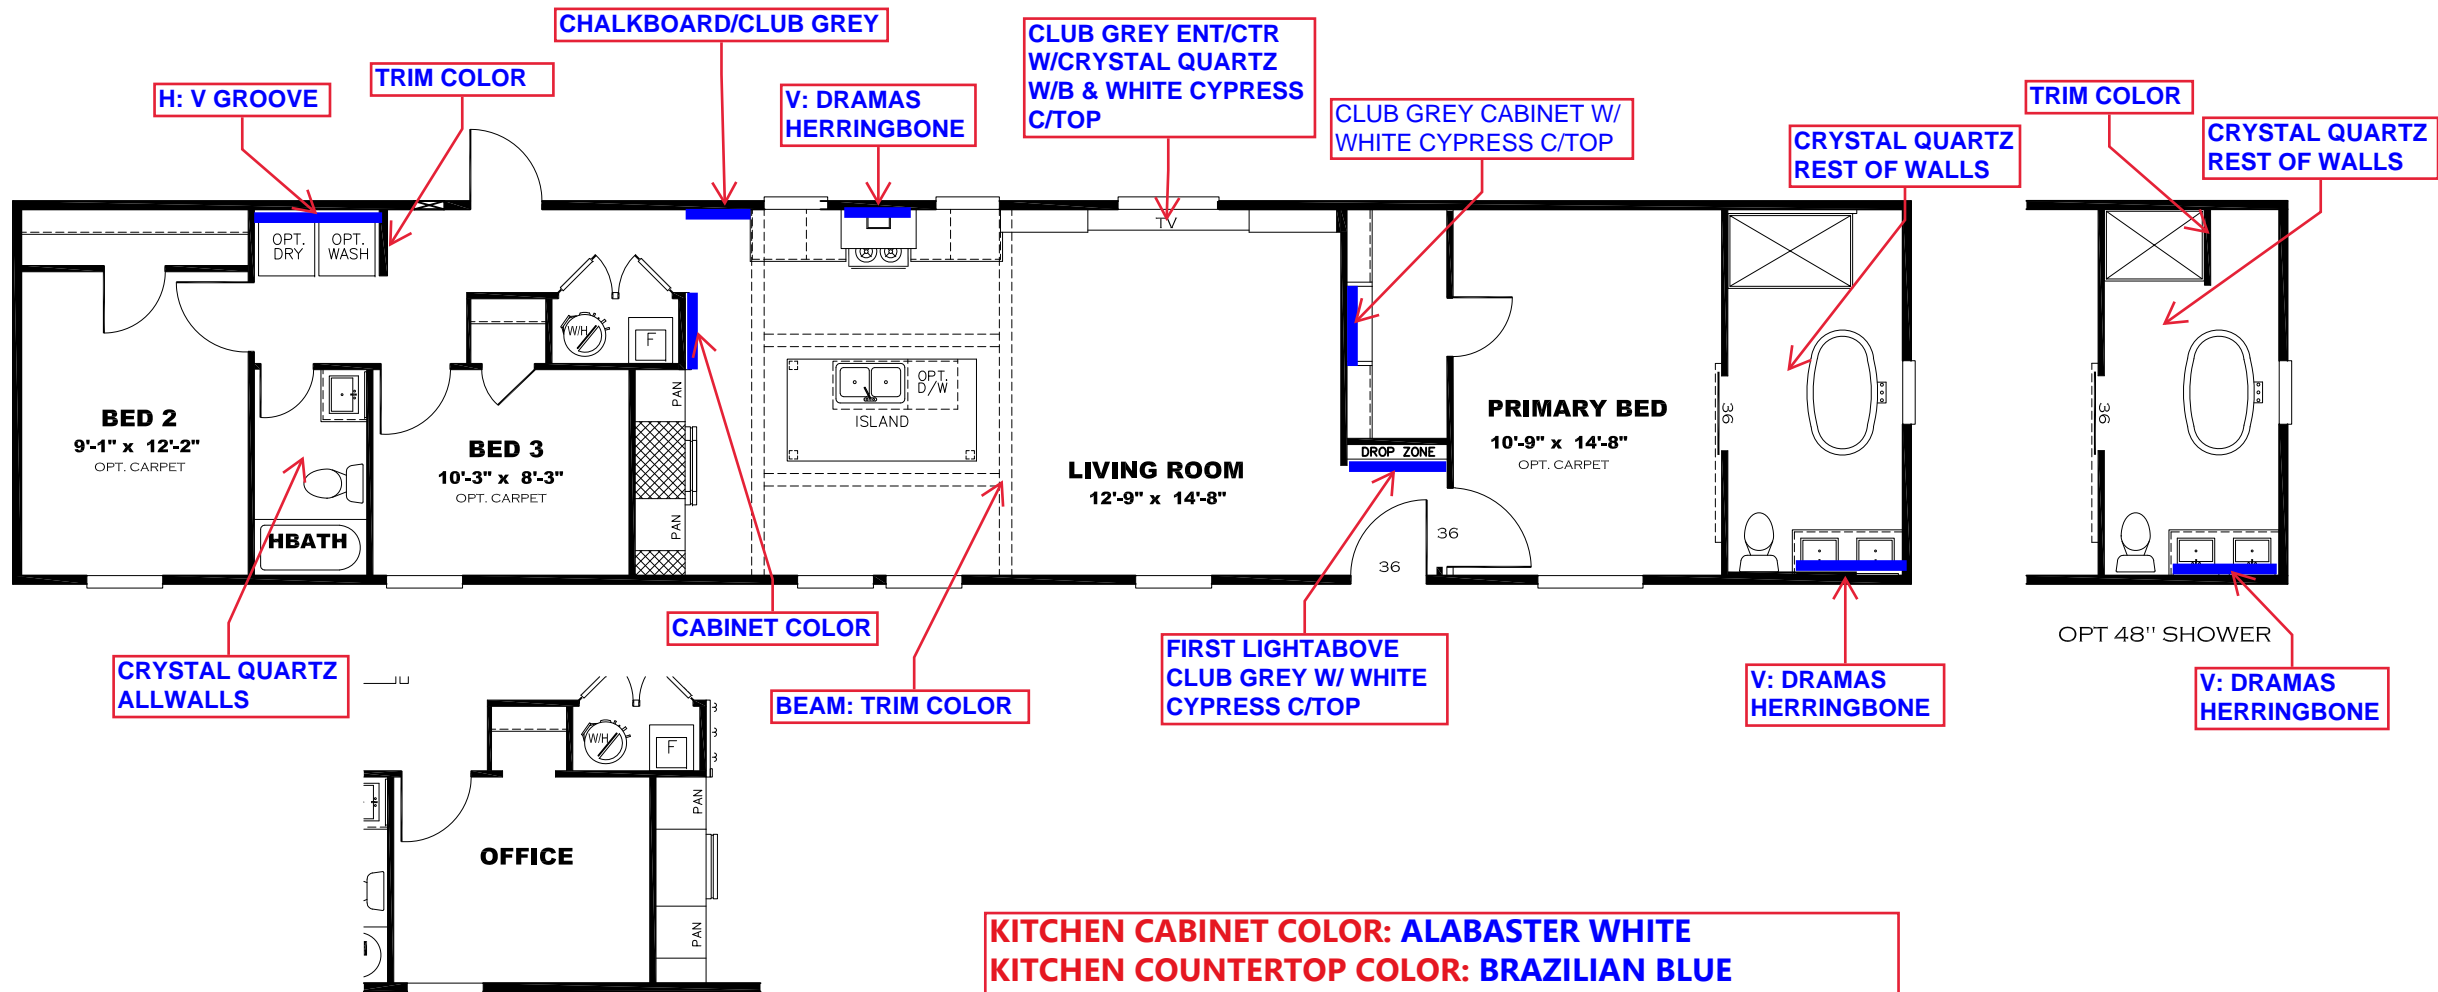

**** SHINING STAR DECOR ****

KITCHEN CABINET COLOR: ALABASTER WHITE
KITCHEN COUNTERTOP COLOR: BRAZILIAN BLUE
KITCHEN ISLAND CABINET COLOR: CLUB GREY
KITCHEN ISLAND COUNTERTOP COLOR: WHITE CYPRESS
HBATH CABINET COLOR: ALABASTER WHITE
HBATH COUNTERTOP COLOR: BRAZILIAN BLUE
PBATH CABINET COLOR: CLUB GREY
PBATH COUNTERTOP COLOR: WHITE CYPRESS
TRIM COLOR: CLUB GREY
FLOOR VINYL:
CARPET:

DRAWING# ANV-22S166
 MODEL# ANV16763P
 16' x 76' PROMOTIONAL