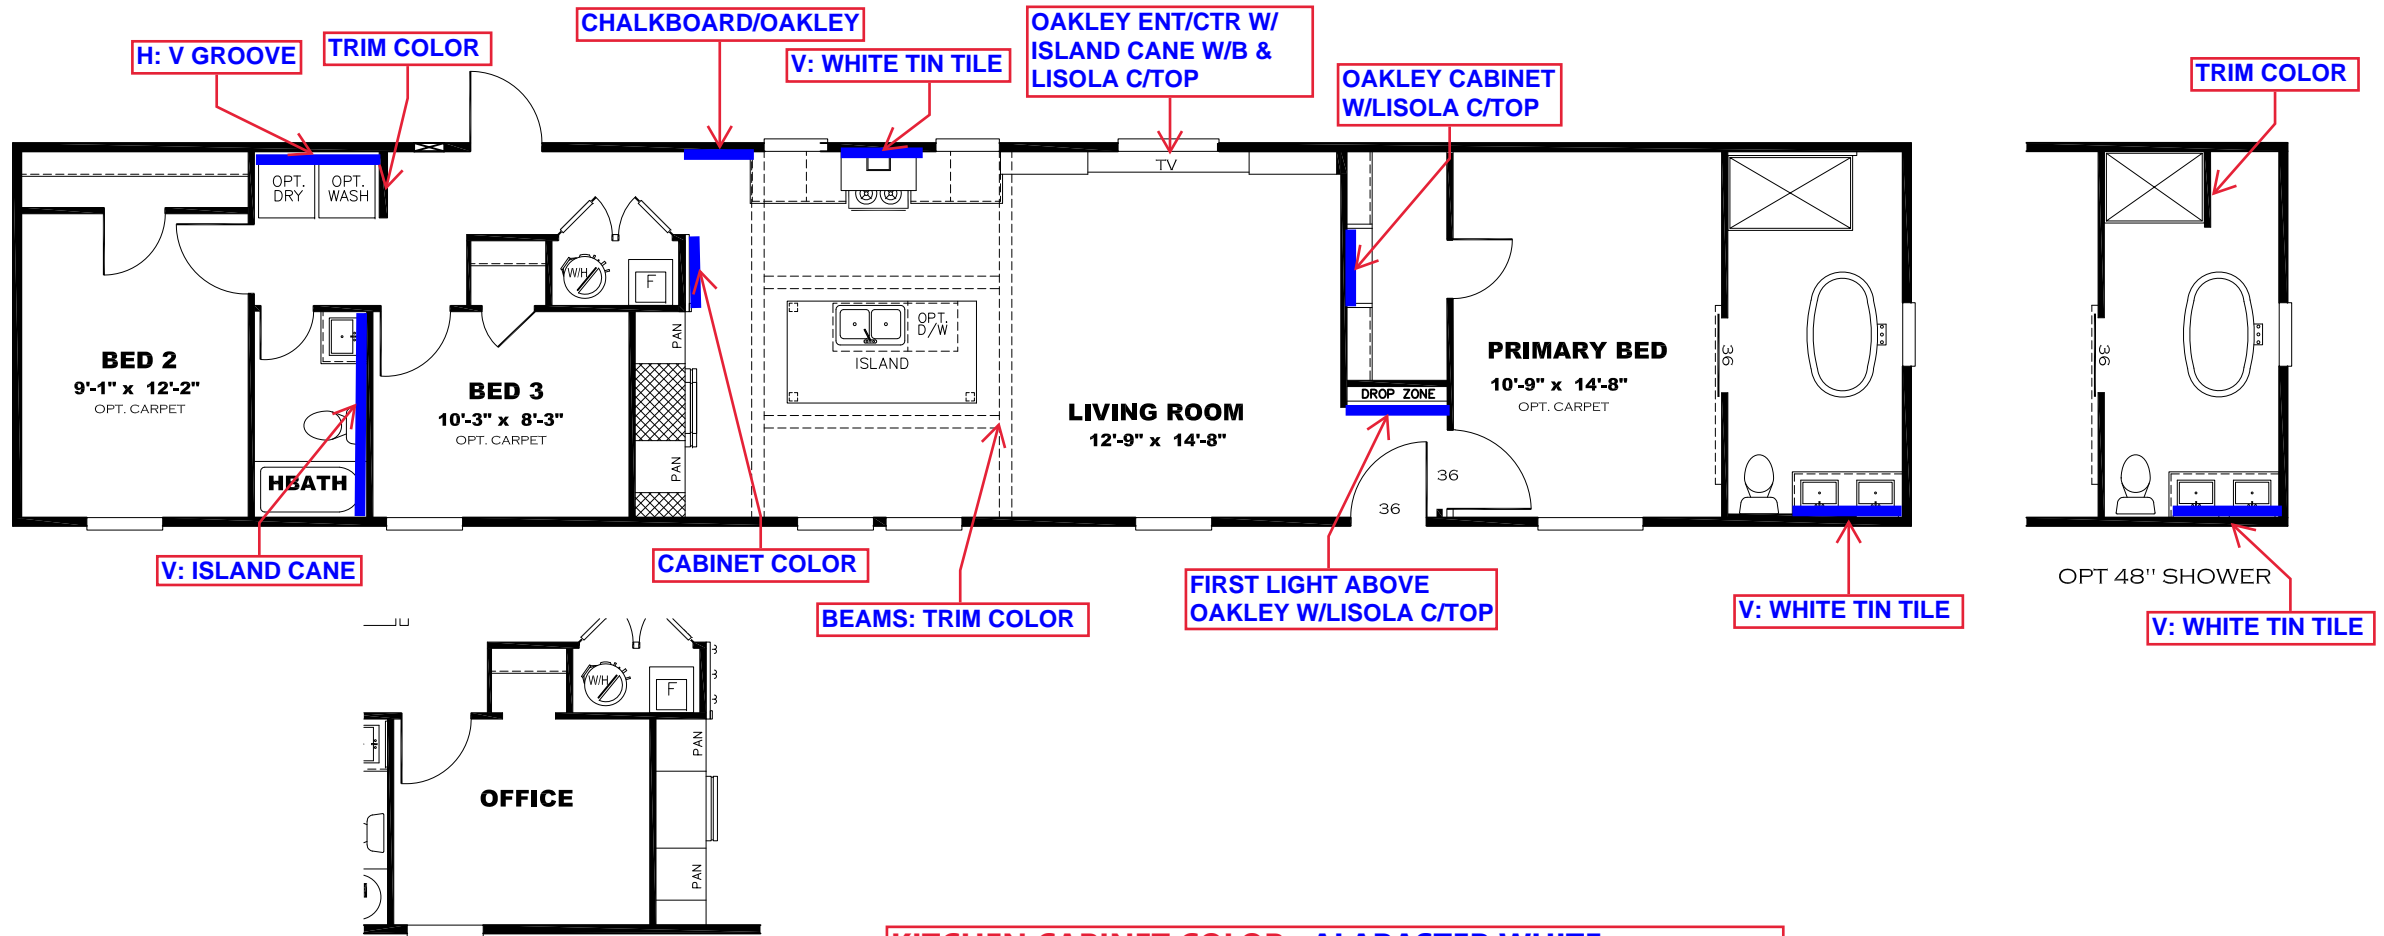

**** SWEET MAGNOLIA DECOR ****

KITCHEN CABINET COLOR : ALABASTER WHITE
KITCHEN COUNTERTOP COLOR: LISOLA
KITCHEN ISLAND COLOR: OAKLEY
KITCHEN ISLAND COUNTERTOP COLOR: WHITE CYPRESS
BATHS CABINET COLOR: ALABASTER WHITE
BATHS COUNTERTOP COLOR: LISOLA
TRIM COLOR: OAKLEY
VINYL COLOR:
CARPET COLOR

DRAWING# ANV-22S166
 MODEL# ANV16763P
 16' x 76' PROMOTIONAL