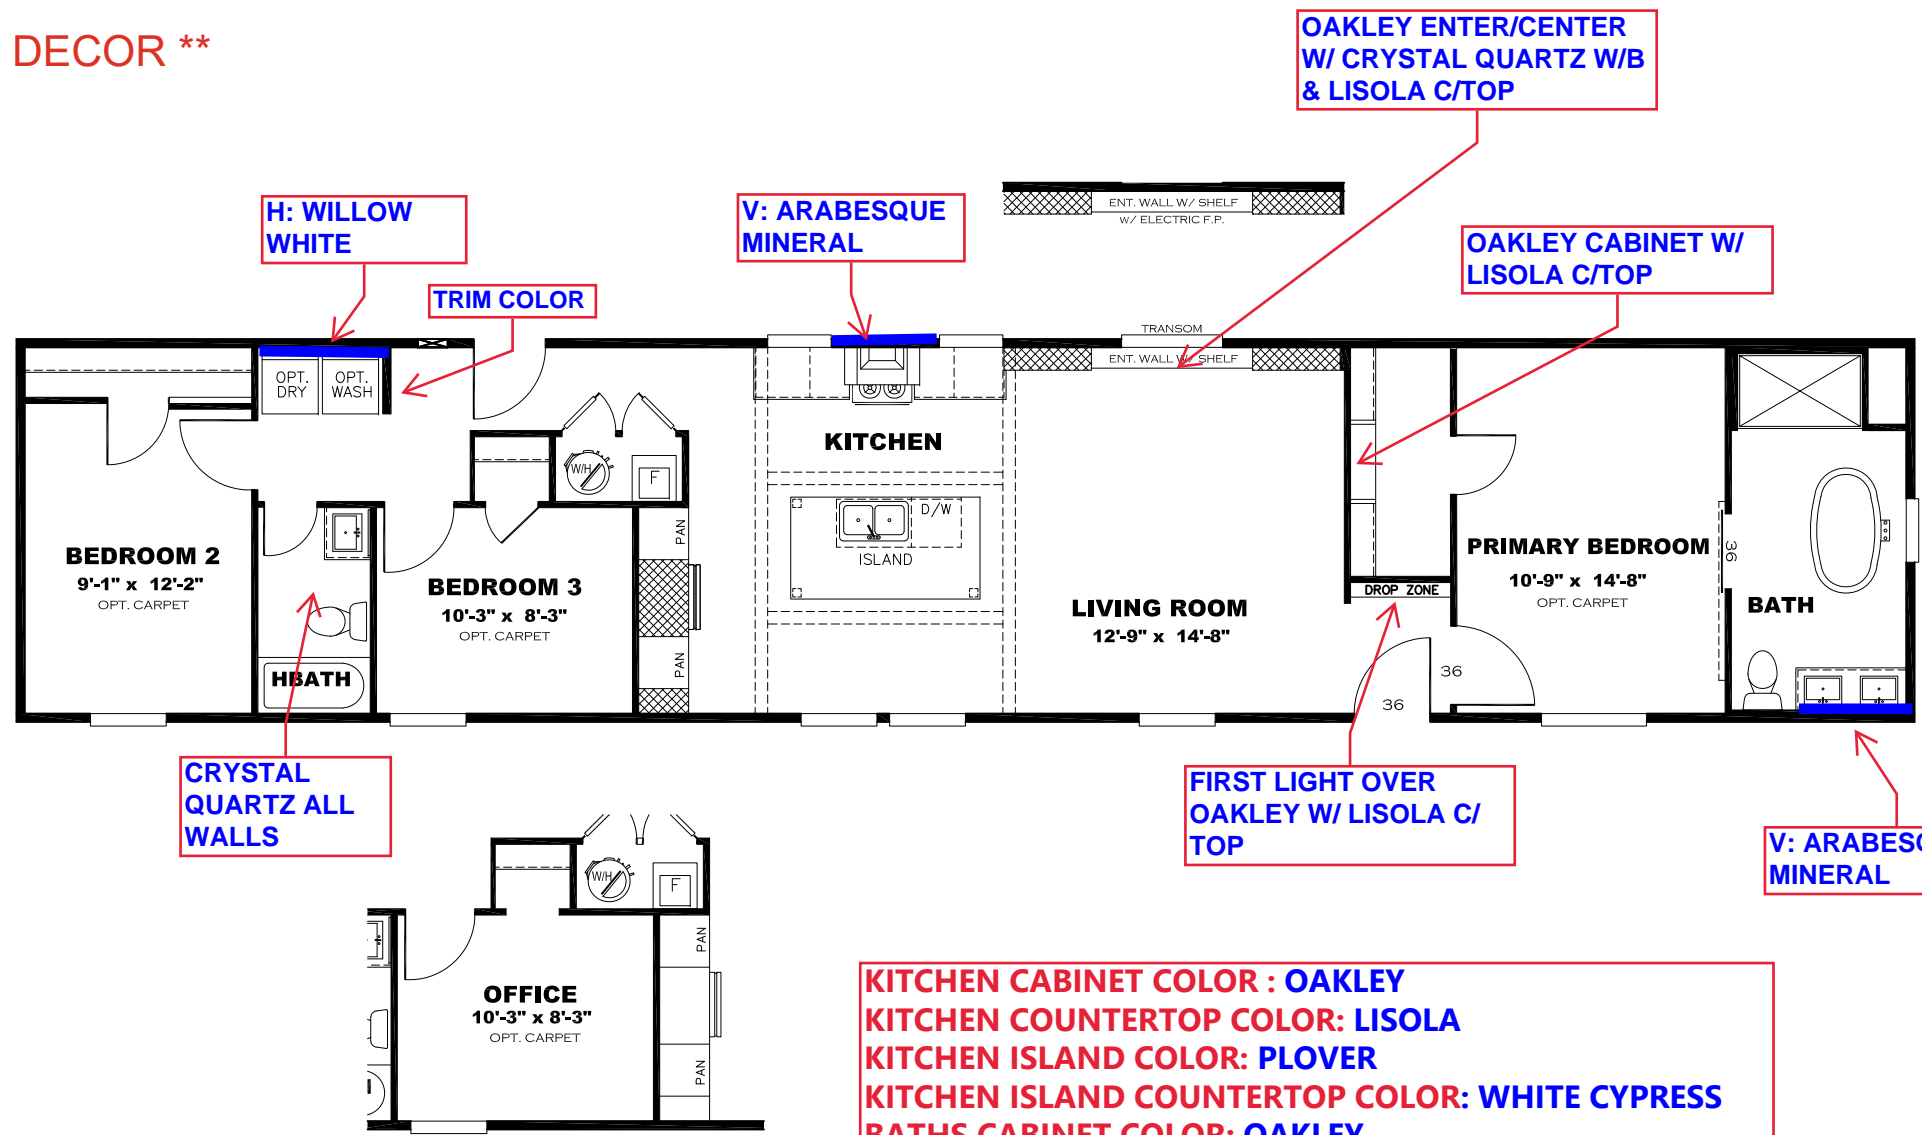

**\*\* GREEN RIVER DECOR \*\***

**KITCHEN CABINET COLOR : OAKLEY**  
**KITCHEN COUNTERTOP COLOR: LISOLA**  
**KITCHEN ISLAND COLOR: PLOVER**  
**KITCHEN ISLAND COUNTERTOP COLOR: WHITE CYPRESS**  
**BATHS CABINET COLOR: OAKLEY**  
**BATHS COUNTERTOP COLOR: LISOLA**  
**TRIM COLOR: OAKLEY**  
**VINYL COLOR:**