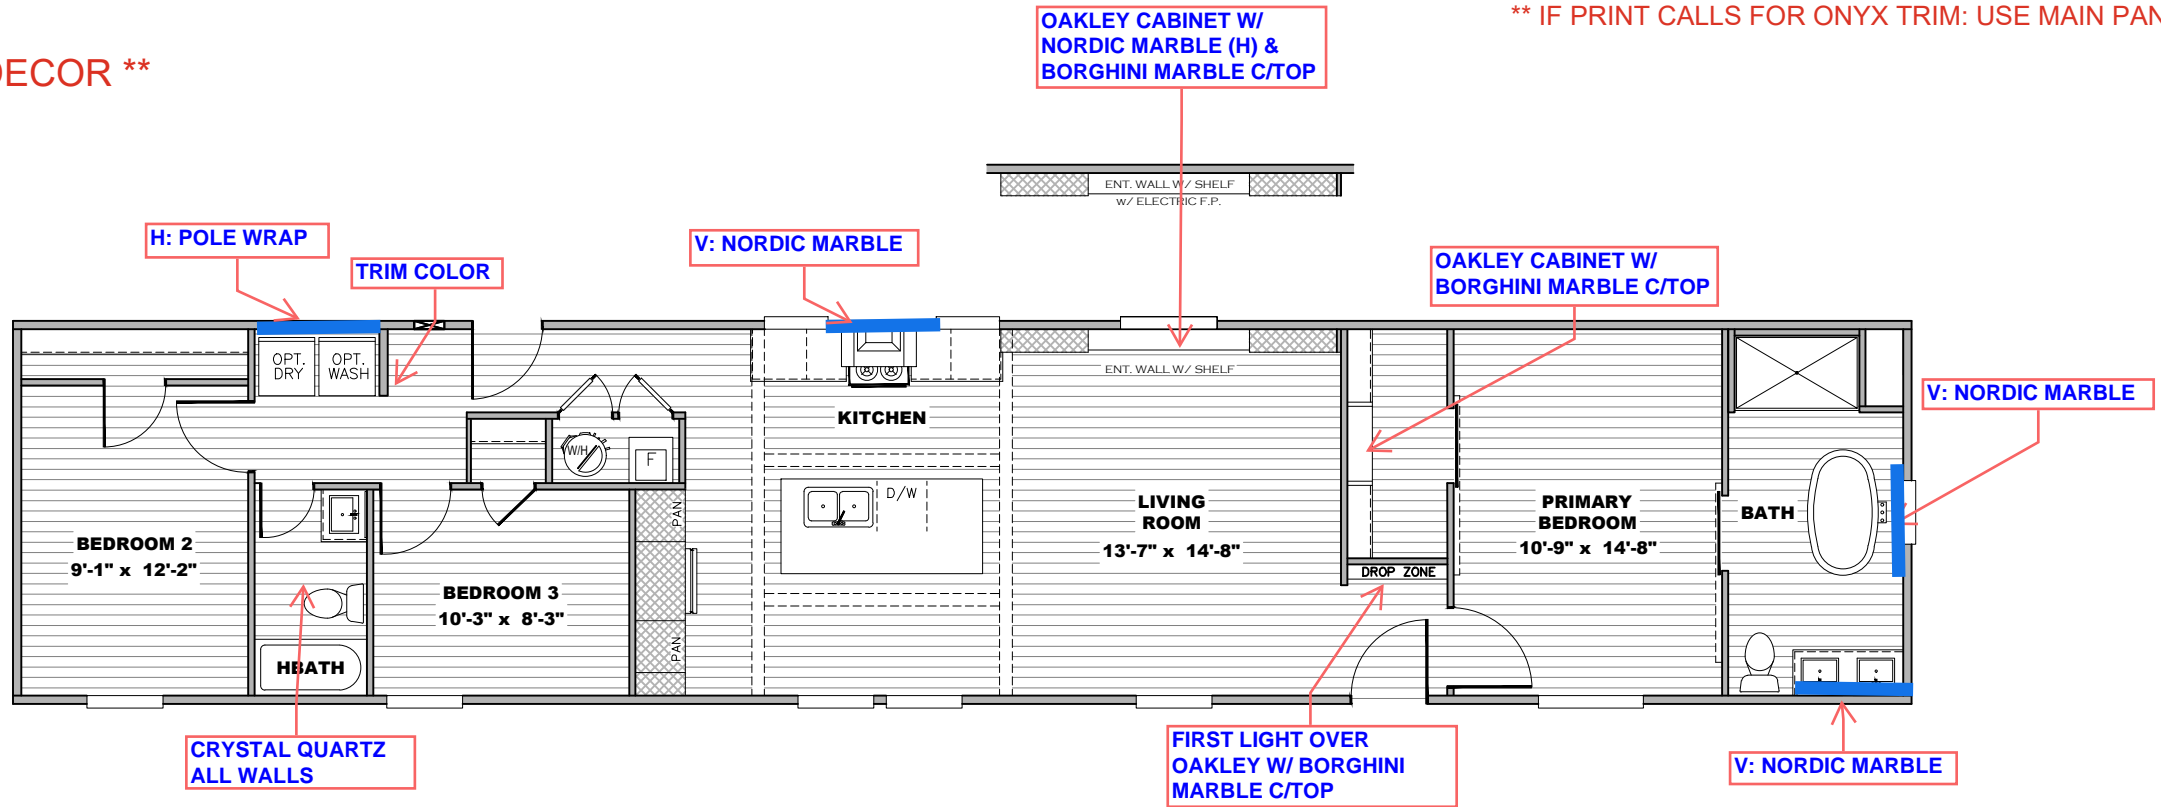

**** MIDNIGHT STAR DECOR ****

**** IF PRINT CALLS FOR ONYX TRIM: USE MAIN PANEL ****

KITCHEN CABINET COLOR : OAKLEY
KITCHEN COUNTERTOP COLOR: BORGHINI MARBLE
KITCHEN ISLAND CABINET COLOR: ONYX
KITCHEN ISLAND COUNTERTOP COLOR: BORGHINI MARBLE
BATHS CABINET COLOR: ONYX
BATHS COUNTERTOP COLOR: BORGHINI MARBLE
TRIM COLOR: OAKLEY
BEAMS COLOR: ONYX
VINYL COLOR: