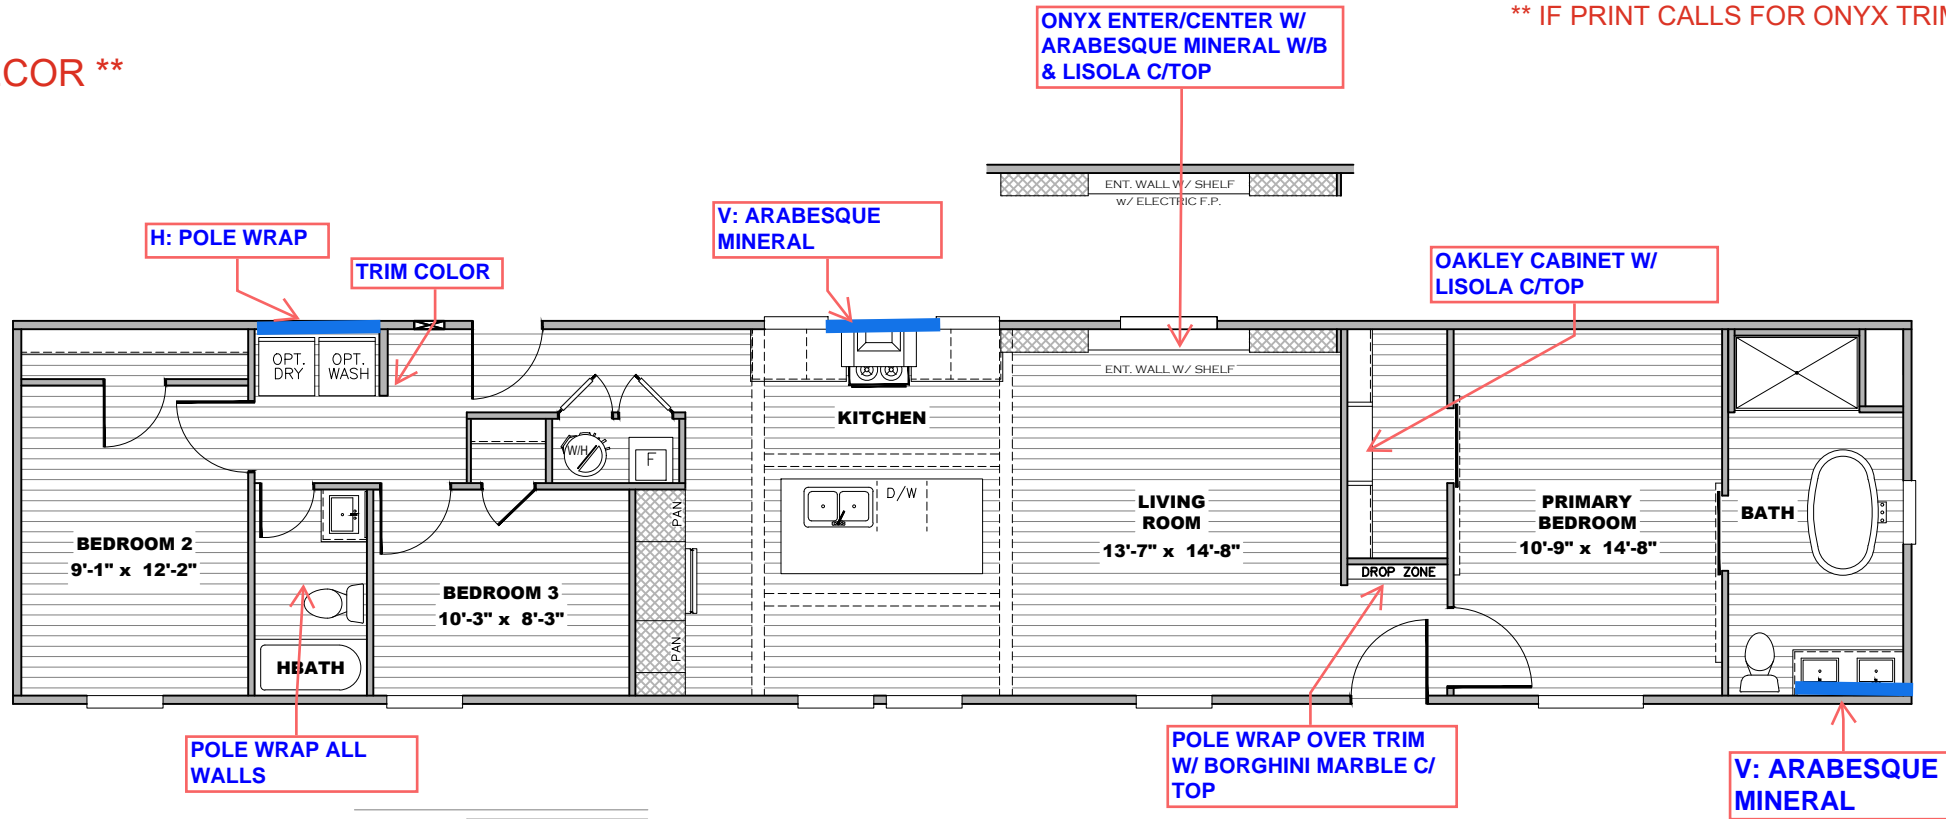

**** RICH MINERAL DECOR ****

**** IF PRINT CALLS FOR ONYX TRIM: USE MAIN PANEL ****

KITCHEN CABINET COLOR: OAKLEY
KITCHEN COUNTERTOP COLOR: LISOLA
KITCHEN ISLAND CABINET COLOR: ONYX
KITCHEN ISLAND C/TOP COLOR: BORGHINI MARBLE
BOTH BATHS CABINET COLOR: ONYX
BOTH BATHS C/TOP COLOR: BORGHINI MARBLE
TRIM COLOR: ONYX
BEAM COLOR: ONYX
FLOOR VINYL: