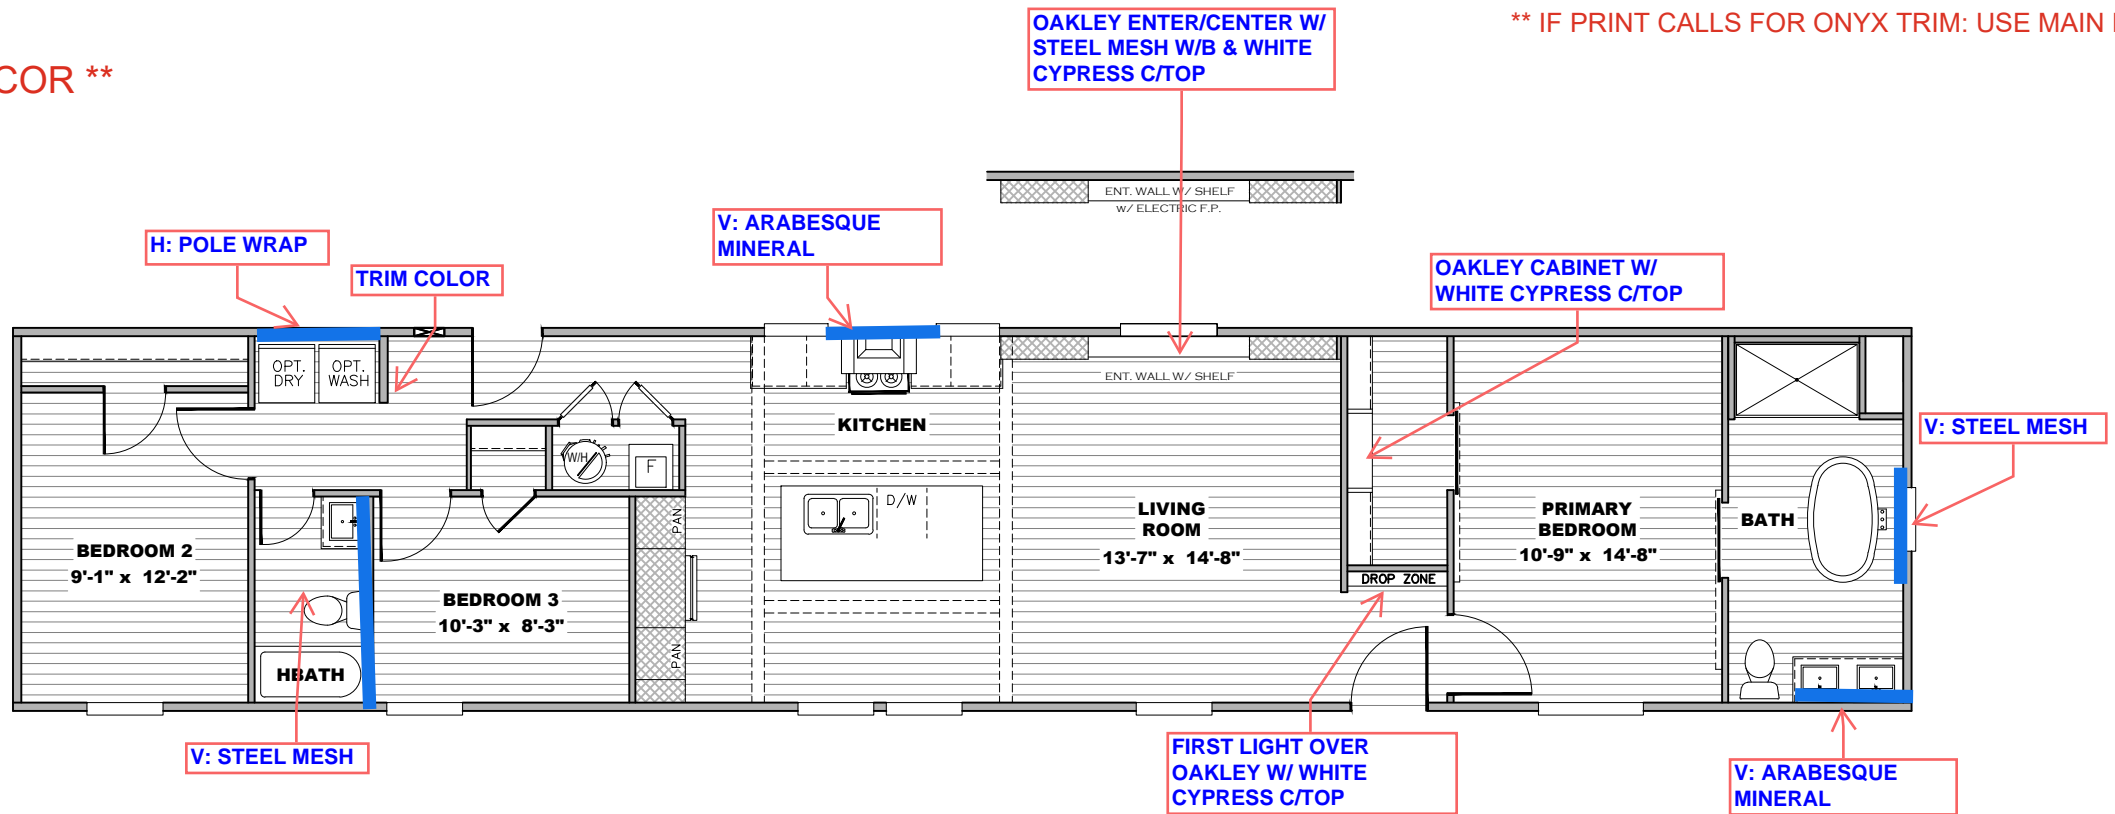

**** RIVERA ROCK DECOR ****

**** IF PRINT CALLS FOR ONYX TRIM: USE MAIN PANEL ****

KITCHEN CABINET COLOR : OAKLEY
KITCHEN COUNTERTOP COLOR: LISOLA
KITCHEN ISLAND CABINET COLOR: OAKLEY
KITCHEN ISLAND COUNTERTOP COLOR: WHITE CYPRESS
BATHS CABINET COLOR: OAKLEY
BATHS COUNTERTOP COLOR: WHITE CYPRESS
TRIM COLOR: OAKLEY
BEAMS COLOR: OAKLEY
VINYL COLOR: