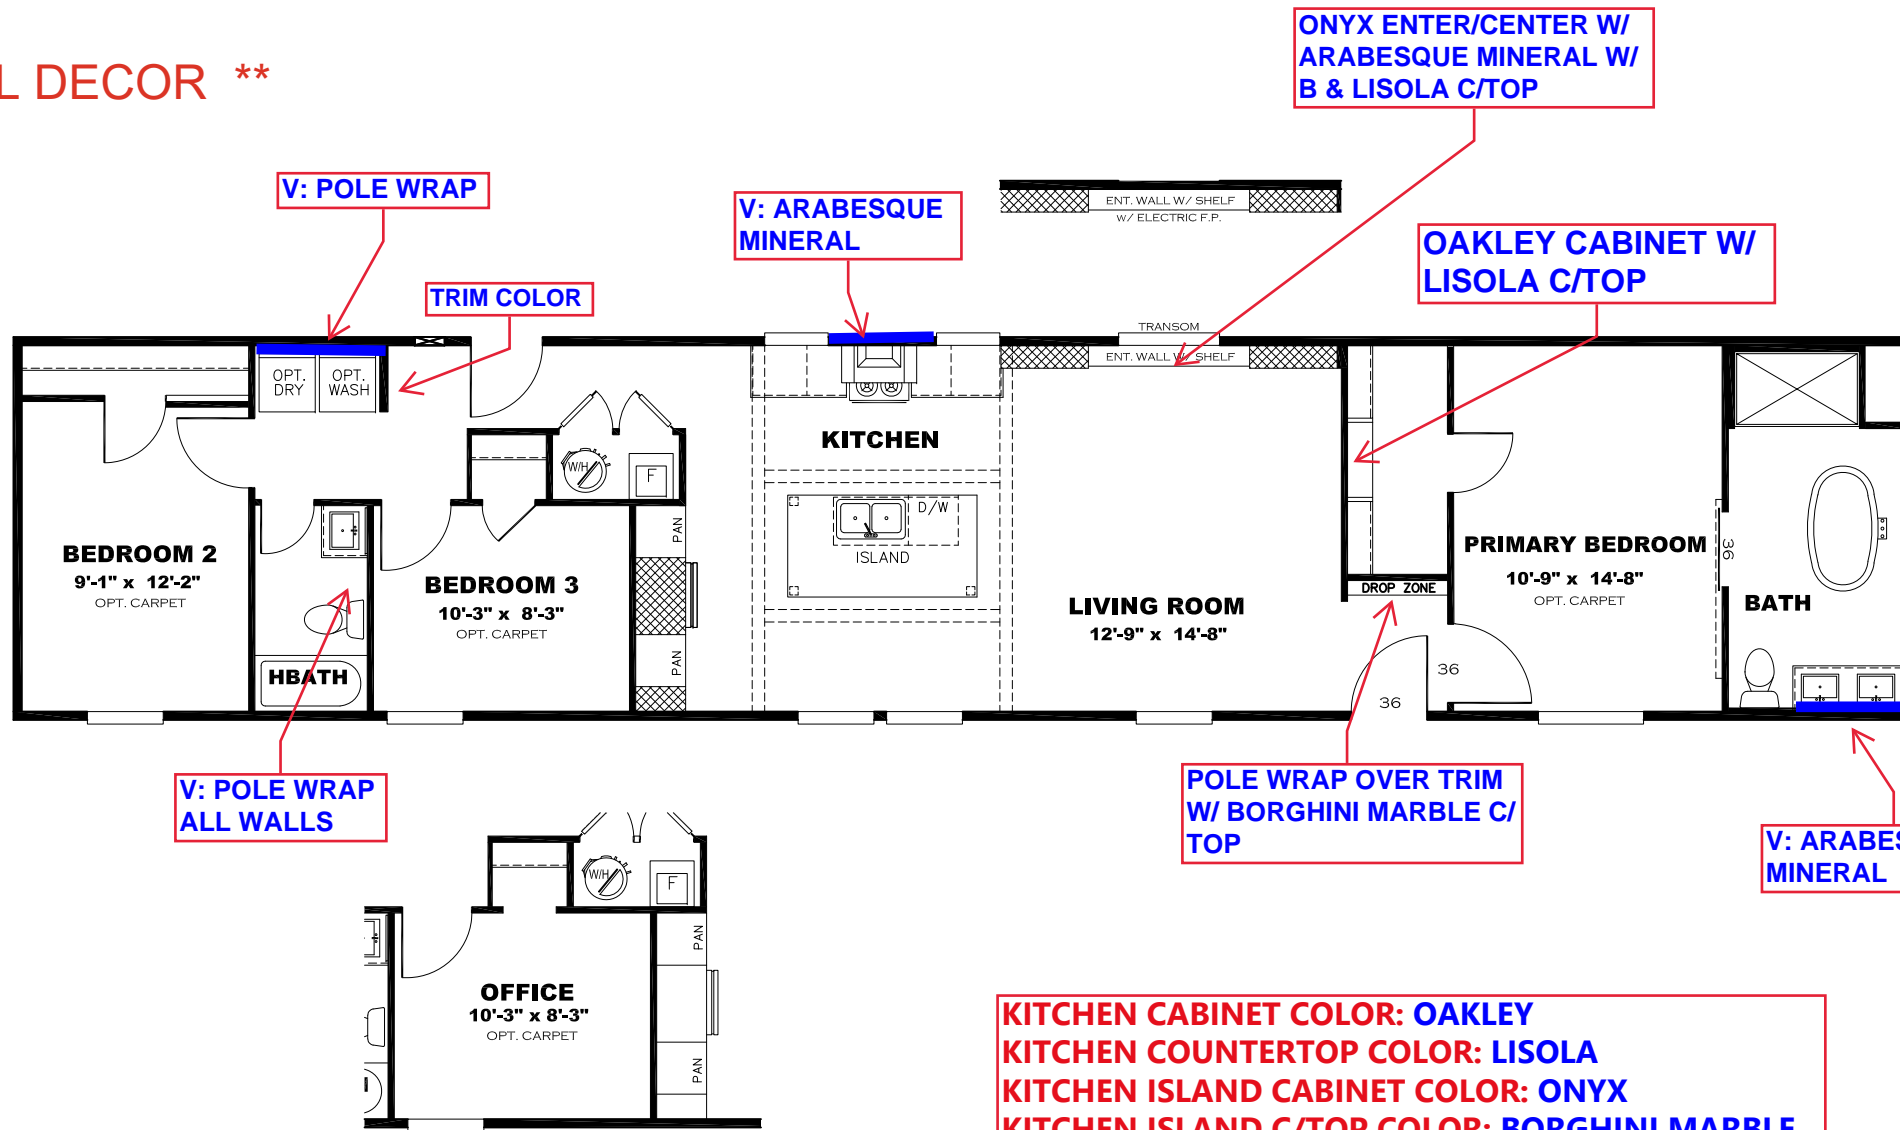

**** RICH MINERAL DECOR ****

KITCHEN CABINET COLOR: OAKLEY
KITCHEN COUNTERTOP COLOR: LISOLA
KITCHEN ISLAND CABINET COLOR: ONYX
KITCHEN ISLAND C/TOP COLOR: BORGHINI MARBLE
BOTH BATHS CABINET COLOR: ONYX
BOTH BATHS C/TOP COLOR: BORGHINI MARBLE
TRIM COLOR: ONYX
FLOOR VINYL: