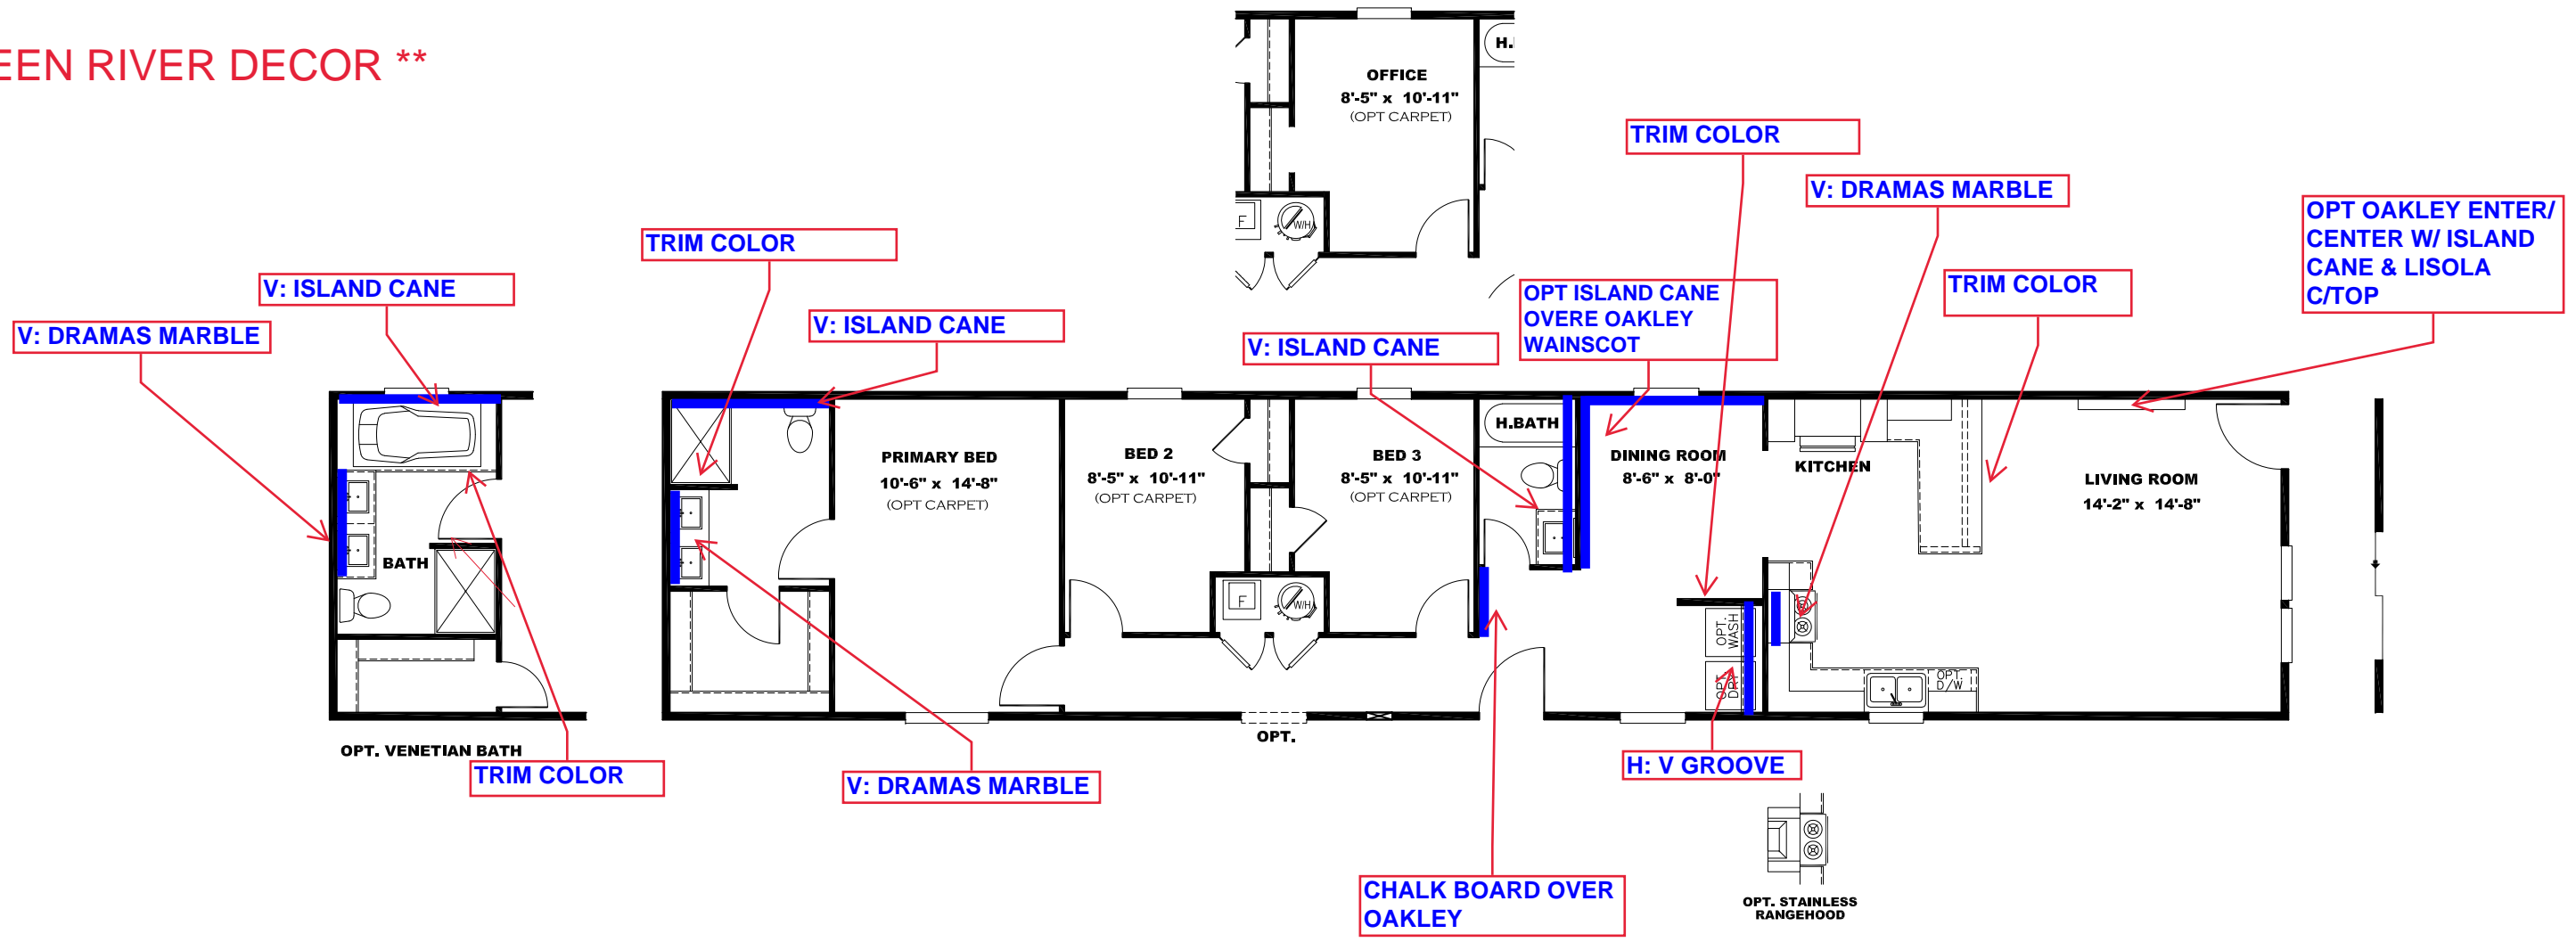

**** GREEN RIVER DECOR ****

KITCHEN CABINET COLOR: OAKLEY
KITCHEN COUNTERTOP COLOR: LISOLA
BATHS CABINET COLOR: OAKLEY
BATHS COUNTERTOP COLOR: LISOLA
TRIM COLOR: OAKLEY
FLOOR VINYL:
CARPET: