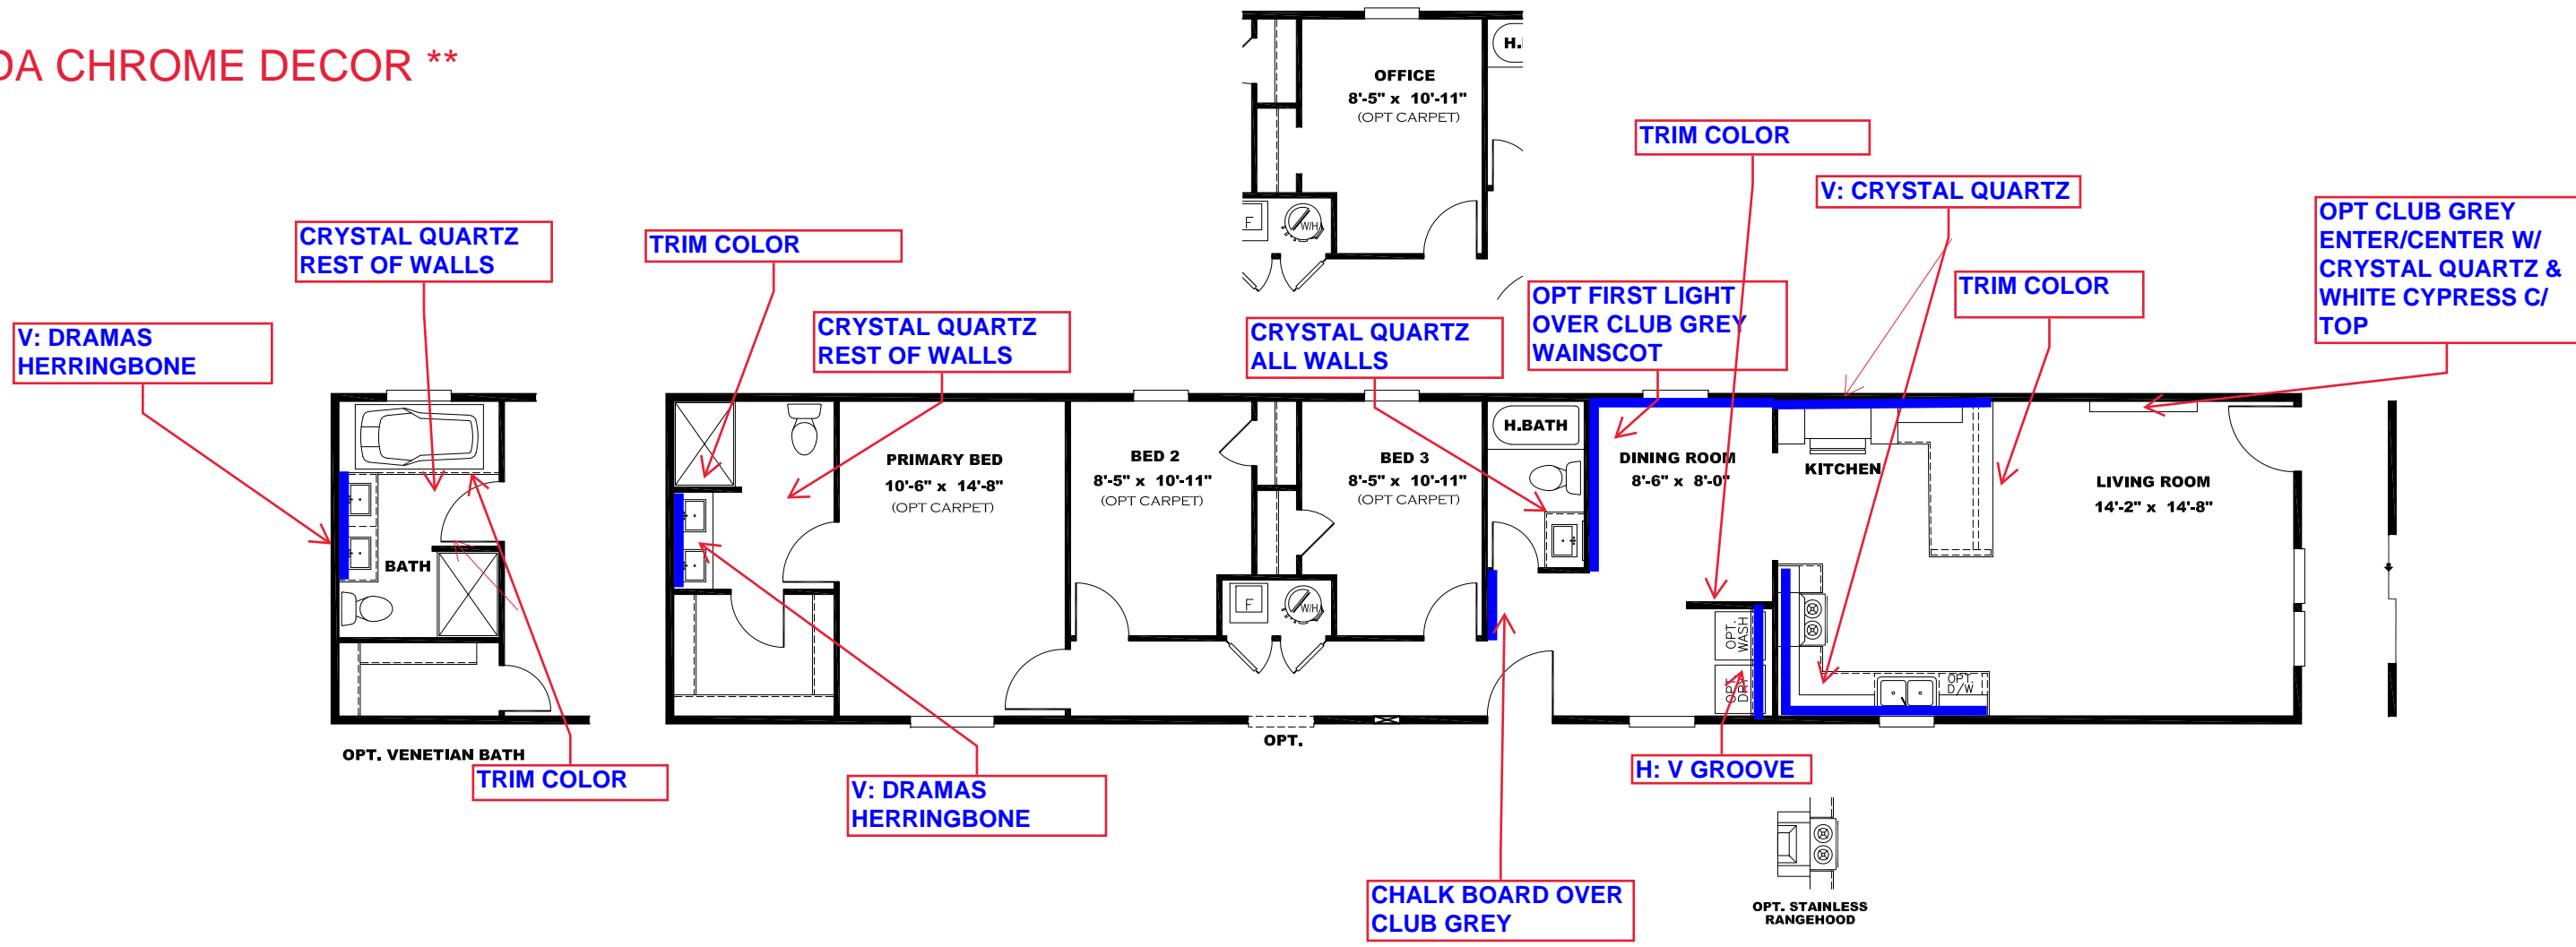

**** KODA CHROME DECOR ****

KITCHEN CABINET COLOR: CLUB GREY
KITCHEN COUNTERTOP COLOR: FROST
BATHS CABINET COLOR: CLUB GREY
BATHS COUNTERTOP COLOR: FROST
TRIM COLOR: CLUB GREY
FLOOR VINYL:
CARPET: