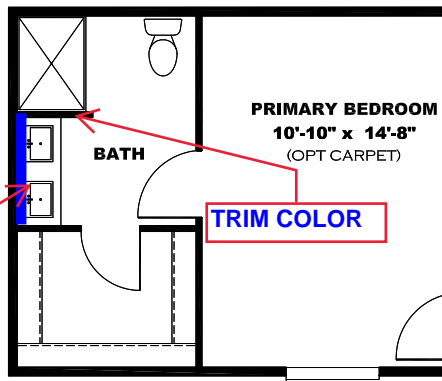

TRIM COLOR

V: ARABESQUE MINERAL

DINING ROOM
8'-6" x 8'-0"

H: POLE WRAP

V: ARABESQUE MINERAL

LIVING ROOM
14'-2" x 14'-8"

TRIM COLOR

ONYX ENTER/CENTER W/
ARABESQUE MINERAL W/
B & LISOLA C/TOP