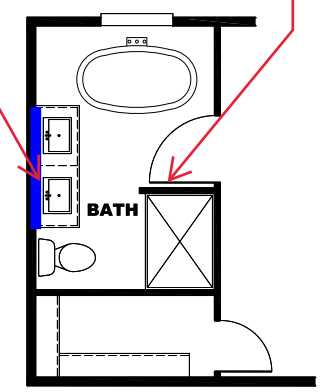

** RICH MINERAL DECOR **

V: ARABESQUE MINERAL

TRIM COLOR

GLAMOUR BATH

V: ARABESQUE MINERAL