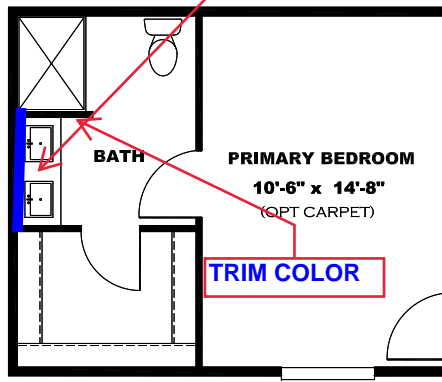

TRIM COLOR

V: POLE WRAP ALL WALLS

POLE WRAP OVER TRIM WAINSCOT

BEDROOM 2
8'-5" x 10'-11"
(OPT CARPET)

BEDROOM 3
8'-5" x 10'-11"
(OPT CARPET)

DINING ROOM
8'-6" x 8'-0"

TRIM COLOR

LIVING ROOM
14'-2" x 14'-8"

TRIM COLOR

ONYX ENTER/CENTER W/
ARABESQUE MINERAL W/
B & LISOLA C/TOP

KITCHEN CABINET COLOR: OAKLEY
KITCHEN COUNTERTOP COLOR: LISOLA
BOTH BATHS CABINET COLOR: ONYX
BOTH BATHS C/TOP COLOR: BORGHINI MARBLE
TRIM COLOR: ONYX
FLOOR VINYL:

H: POLE WRAP

V: ARABESQUE MINERAL

V: POLE WRAP ALL WALLS

POLE WRAP OVER TRIM WAINSCOT