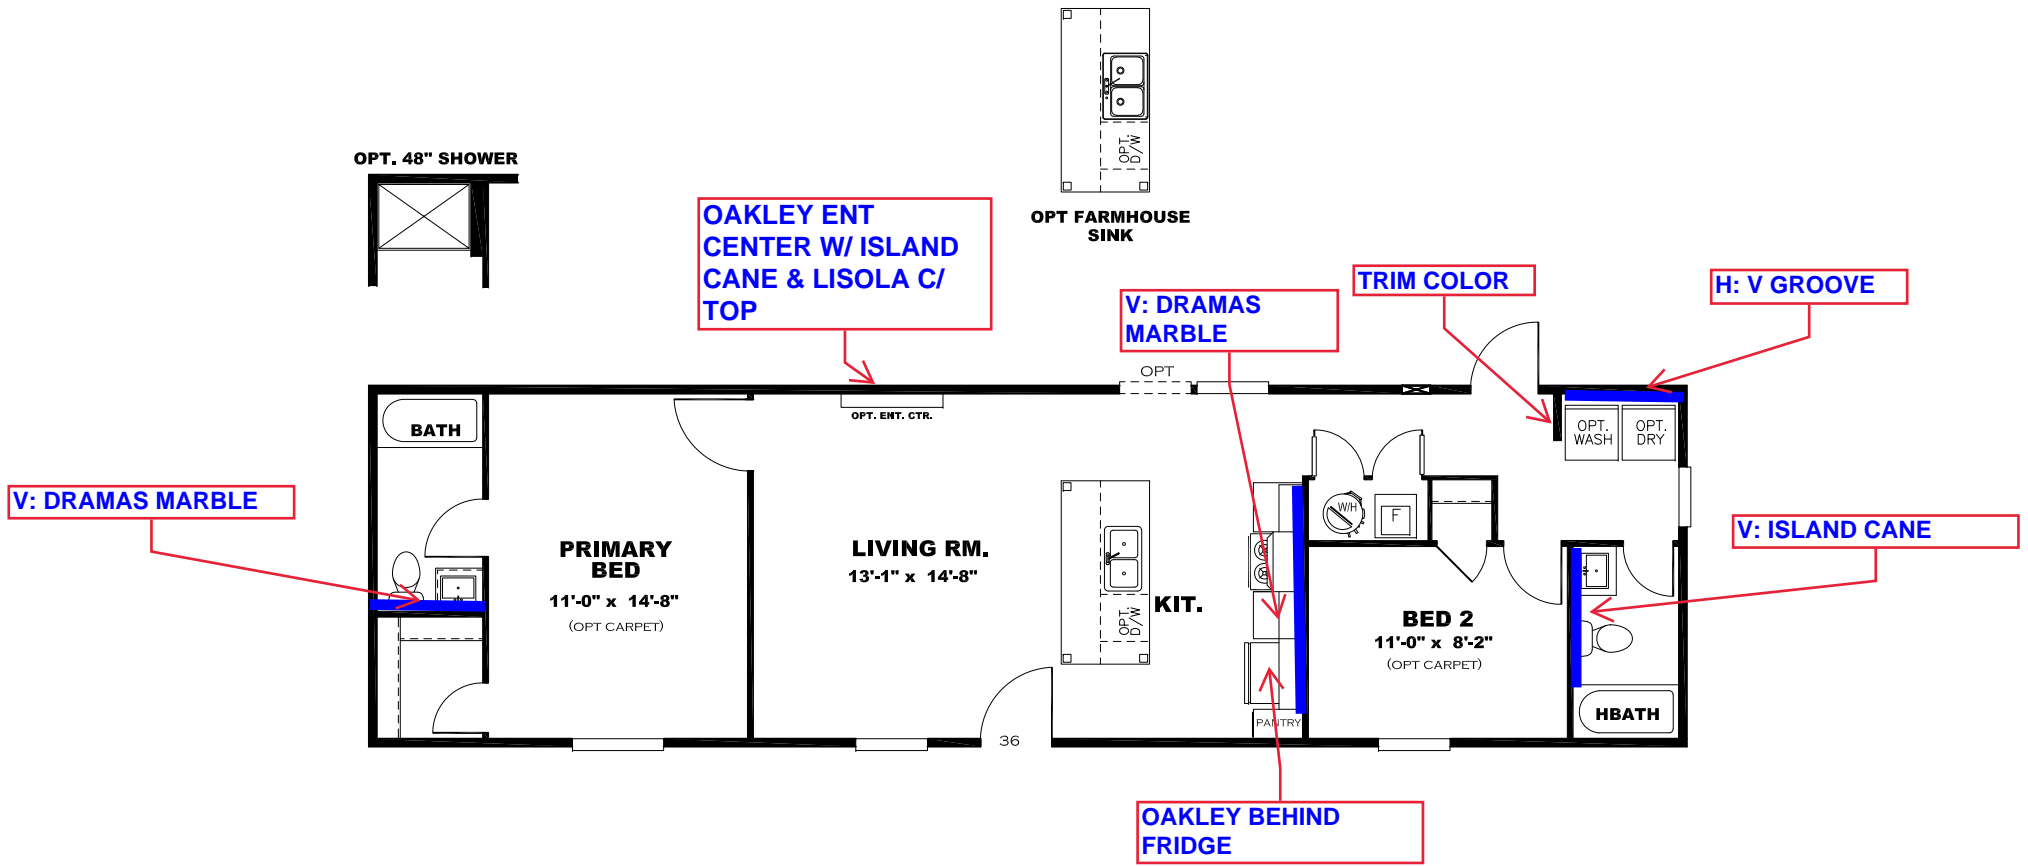

**** GREEN RIVER DECOR ****

KITCHEN CABINET COLOR : OAKLEY
KITCHEN COUNTERTOP COLOR: LISOLA
KITCHEN ISLAND COLOR: PLOVER
KITCHEN ISLAND COUNTERTOP COLOR: FIELD ELM
BATHS CABINET COLOR: OAKLEY
BATHS COUNTERTOP COLOR: LISOLA
TRIM COLOR: OAKLEY
VINYL COLOR:
CARPET COLOR:

DRAWING# MAC-22S161
MODEL# MAC16562A
16' x 56' CLASSIC