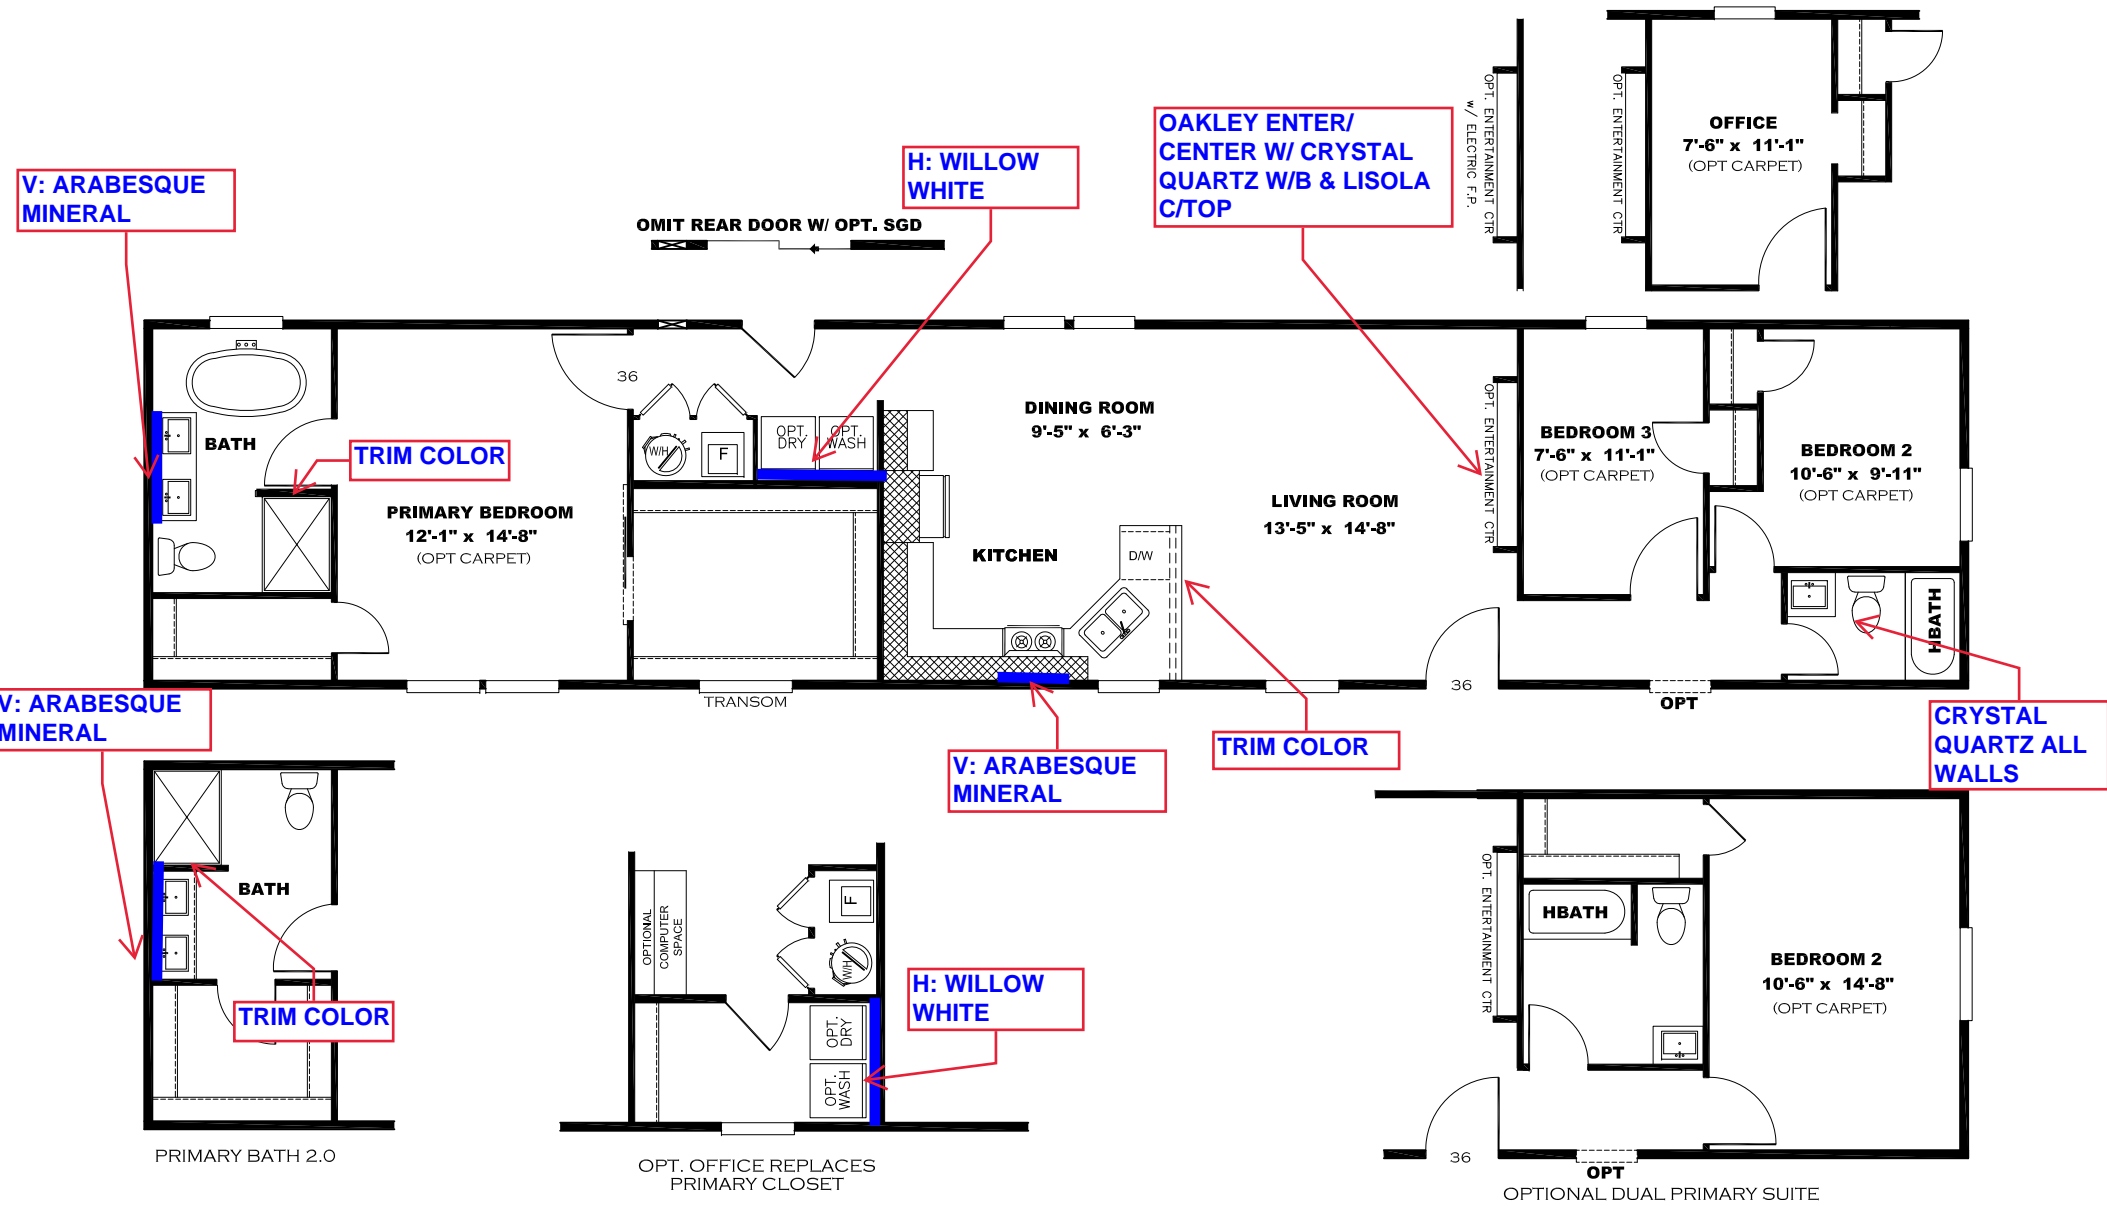

**** GREEN RIVER DECOR ****

KITCHEN CABINET COLOR : OAKLEY
KITCHEN COUNTERTOP COLOR: LISOLA
BATHS CABINET COLOR: OAKLEY
BATHS COUNTERTOP COLOR: LISOLA
TRIM COLOR: OAKLEY
VINYL COLOR:
CARPET:

DRAWING# LFS-22S070
 MODEL# LFS16763F
 16' x 76' LIFESTYLE