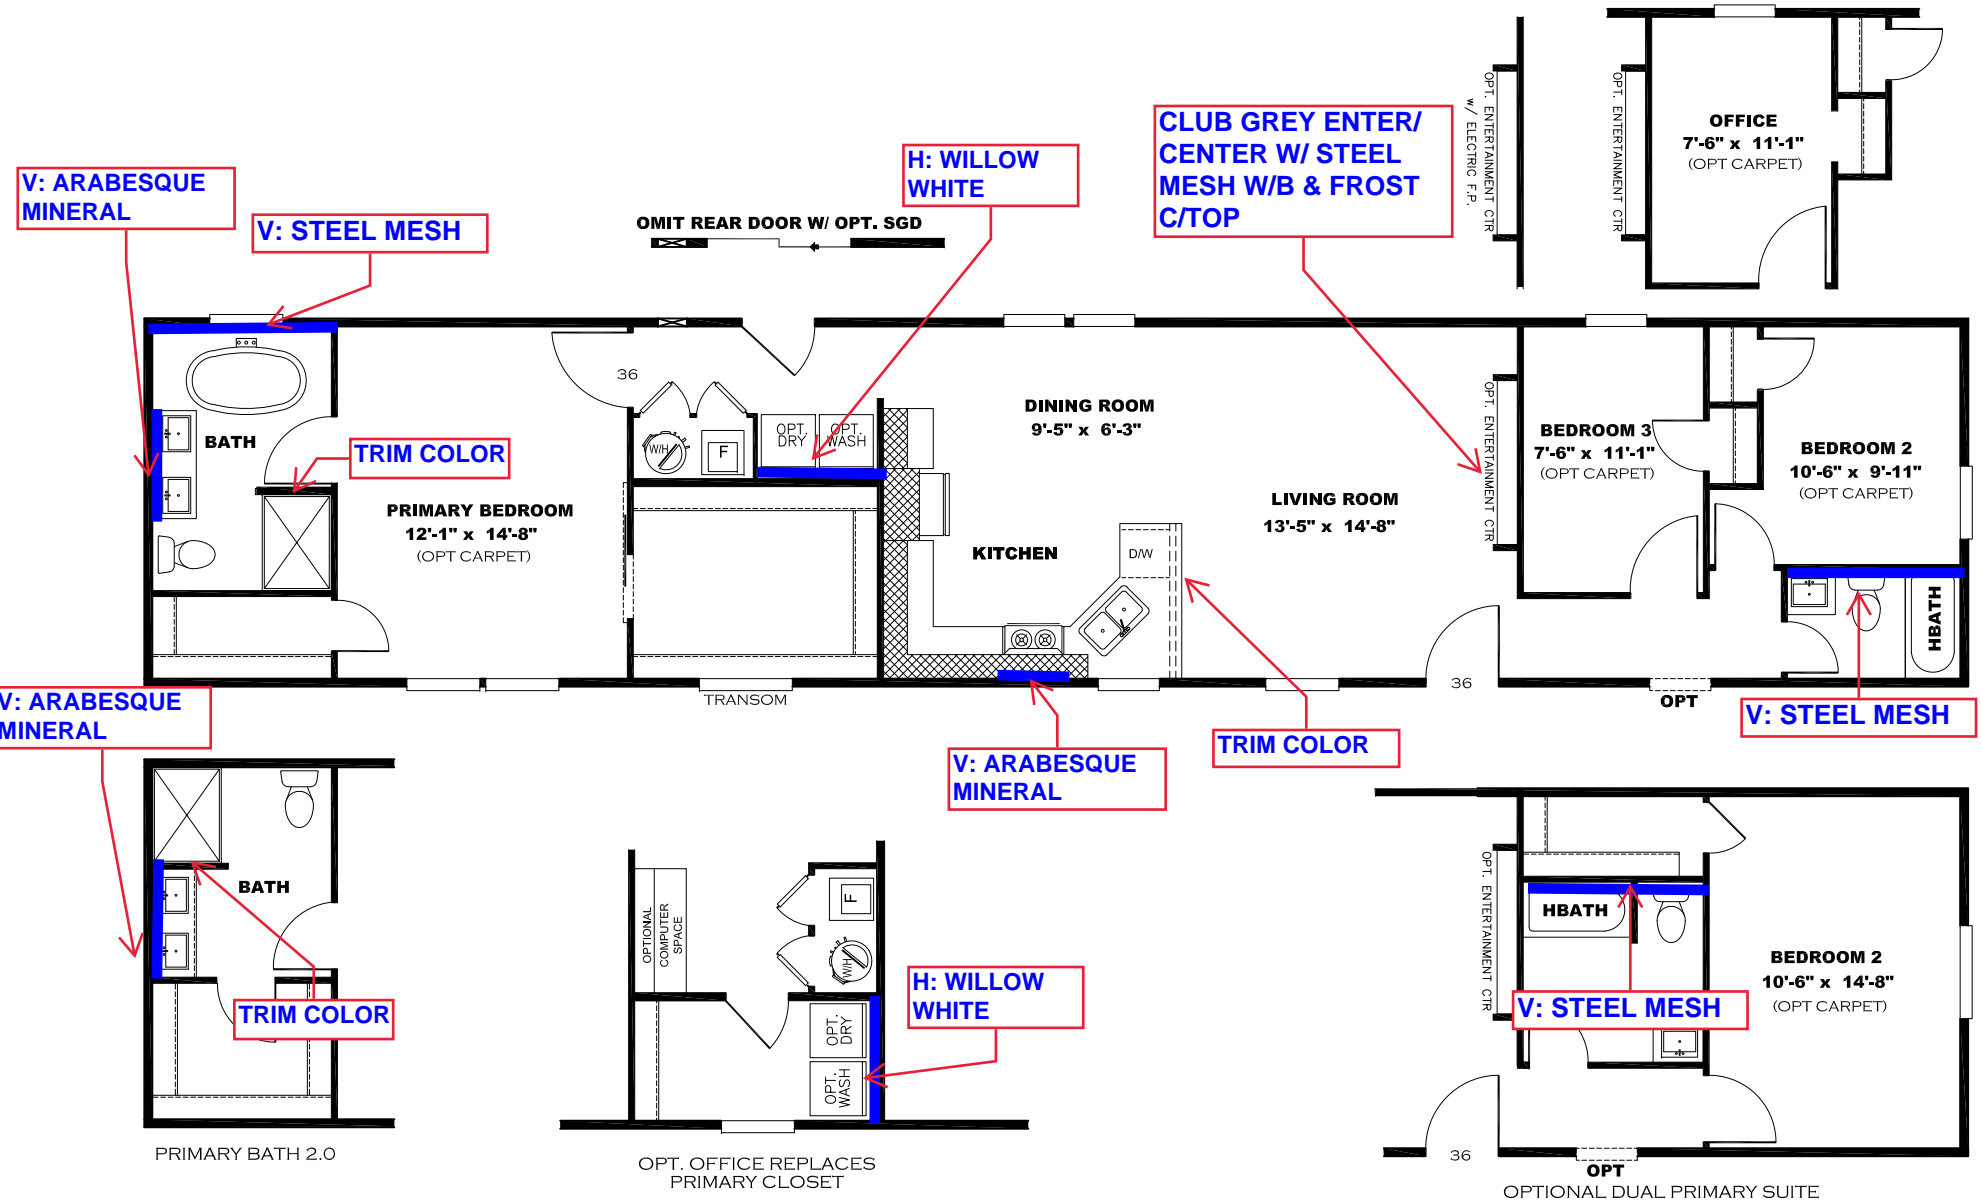

**** HEART OF STEEL DECOR ****

KITCHEN CABINET COLOR : ALABASTER WHITE
KITCHEN COUNTERTOP COLOR: FROST
BATHS CABINET COLOR: ALABASTER WHITE
BATHS COUNTERTOP COLOR: LISOLA
TRIM COLOR: CLUB GREY
VINYL COLOR:

DRAWING# LFS-22S070
 MODEL# LFS16763F
 16' x 76' LIFESTYLE