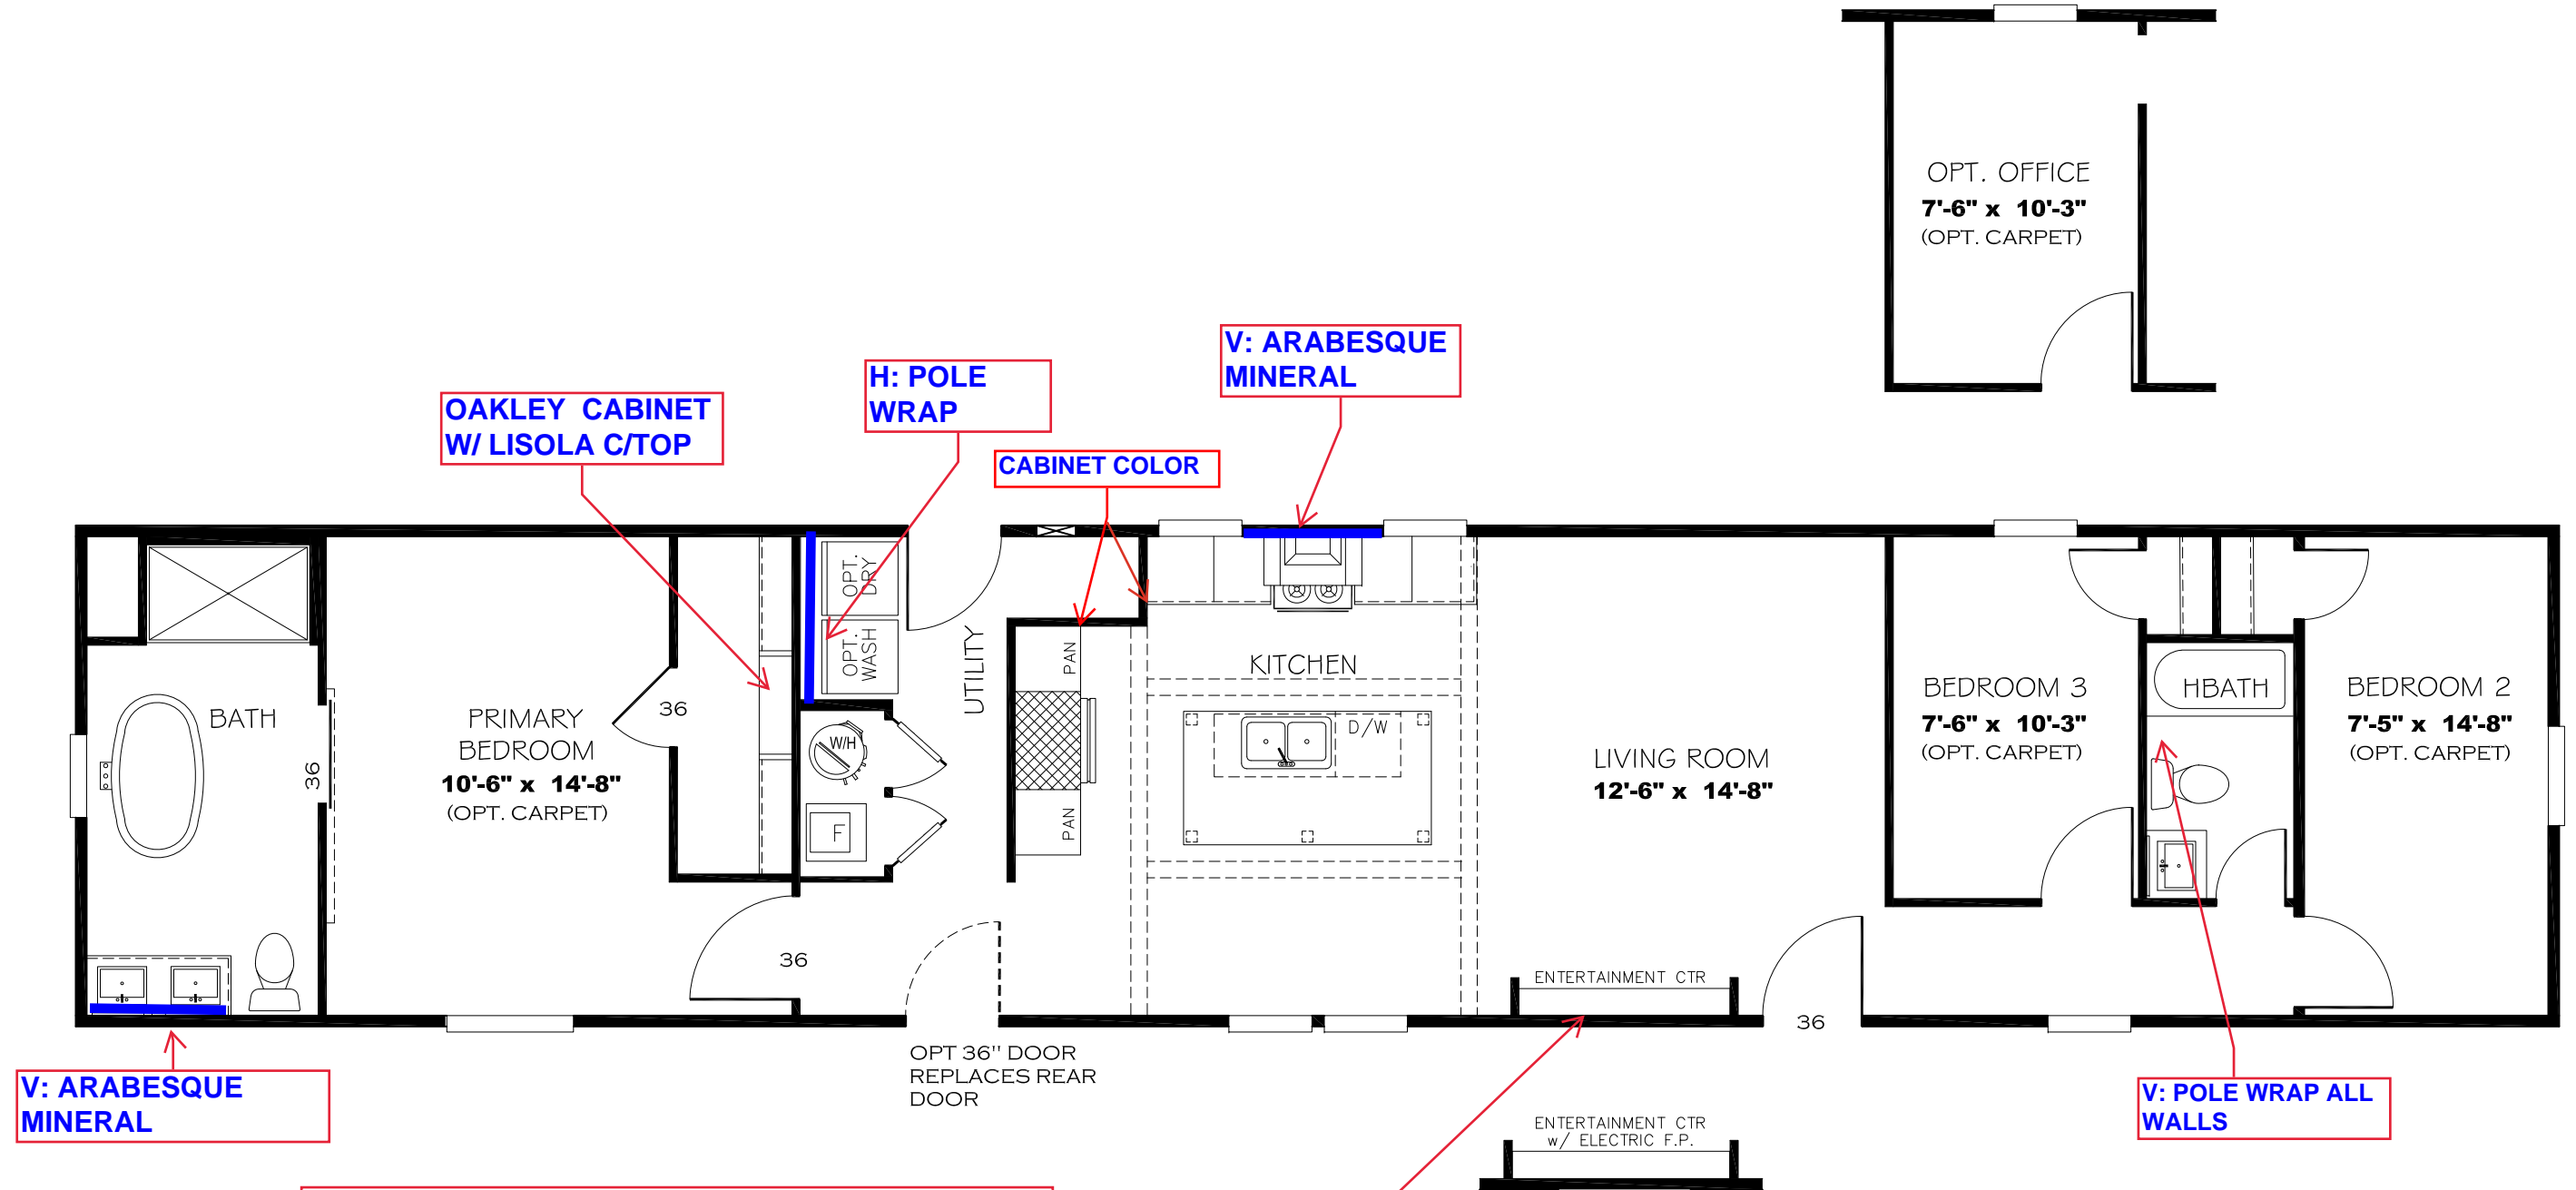

**** RICH MINERAL DECOR ****

KITCHEN CABINET COLOR: OAKLEY
KITCHEN COUNTERTOP COLOR: LISOLA
KITCHEN ISLAND CABINET COLOR: ONYX
KITCHEN ISLAND C/TOP COLOR: BORGHINI MARBLE
BOTH BATHS CABINET COLOR: ONYX
BOTH BATHS C/TOP COLOR: BORGHINI MARBLE
TRIM COLOR: ONYX
FLOOR VINYL:

DRAWING# ANV-22S176
 MODEL# ANV16763J
 16' x 76' PROMOTIONAL