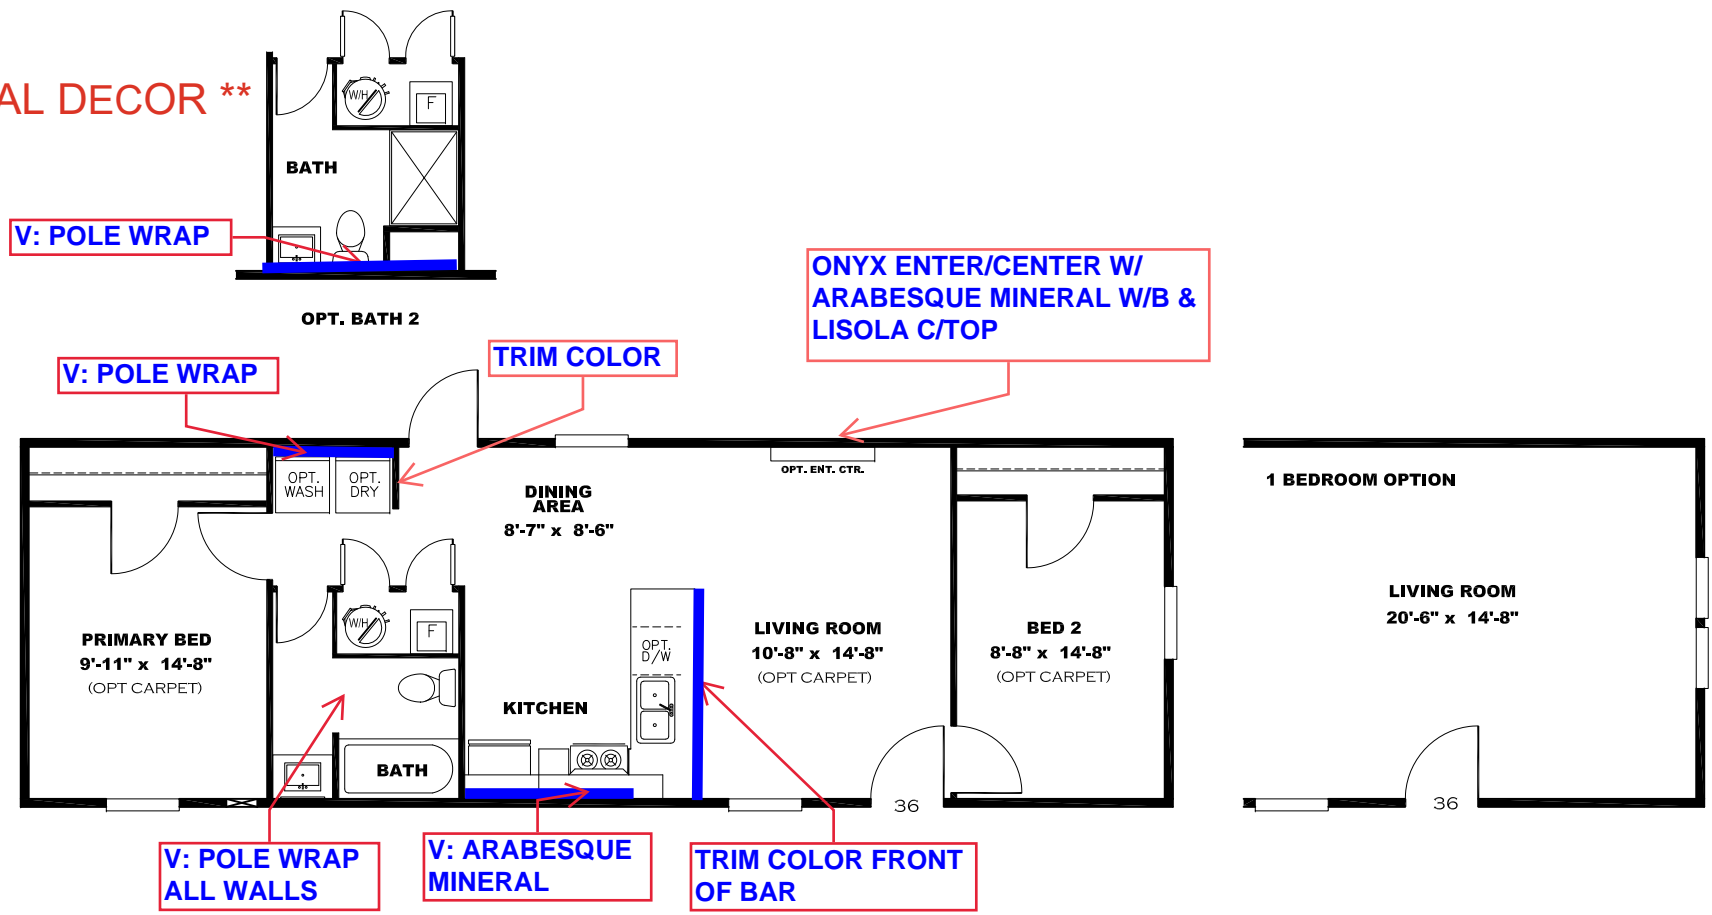

**** RICH MINERAL DECOR ****

KITCHEN CABINET COLOR: OAKLEY
KITCHEN COUNTERTOP COLOR: LISOLA
BOTH BATHS CABINET COLOR: ONYX
BOTH BATHS C/TOP COLOR: BORGHINI MARBLE
TRIM COLOR: ONYX
FLOOR VINYL: