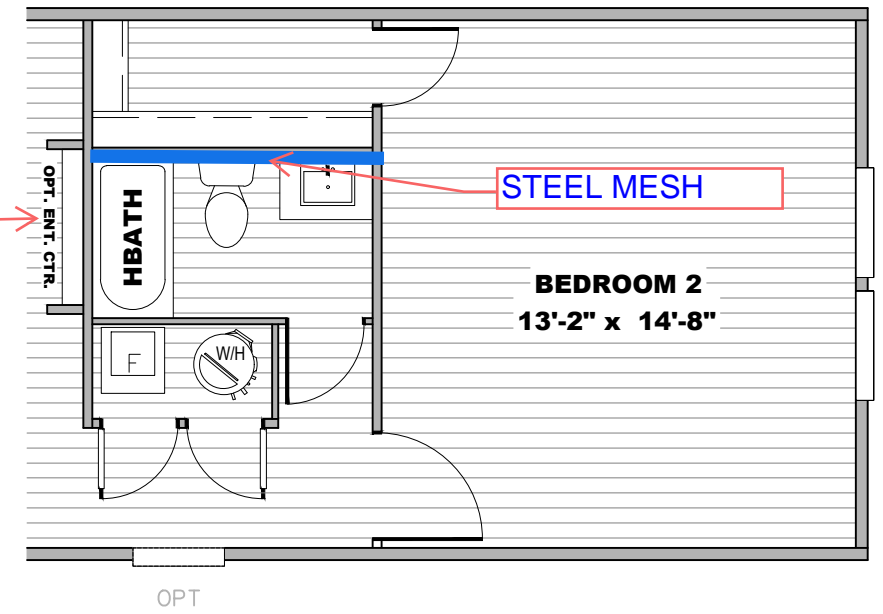

**\*\* IF PRINT CALLS FOR ONYX TRIM: USE MAIN PANEL \*\***

**\*\* HEART OF STEEL DECOR \*\***

OMIT REAR DOOR & WINDOWS  
w/ OPT. SGD.

CLUB GREY ENT/CTR  
W/ STEEL MESH W/B  
& FROST C/TOP

CLUB GREY ENT/CTR  
W/ STEEL MESH W/B  
& FROST C/TOP