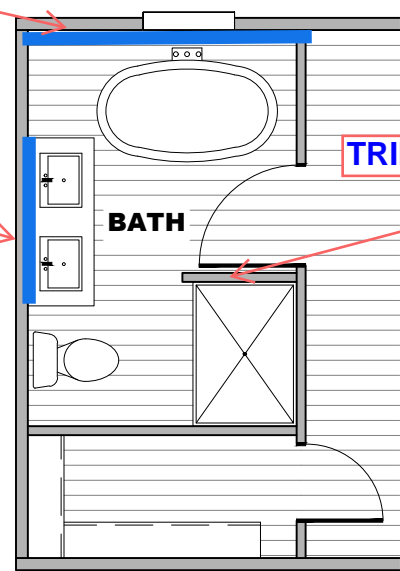

OPT. GLAMOUR BATH