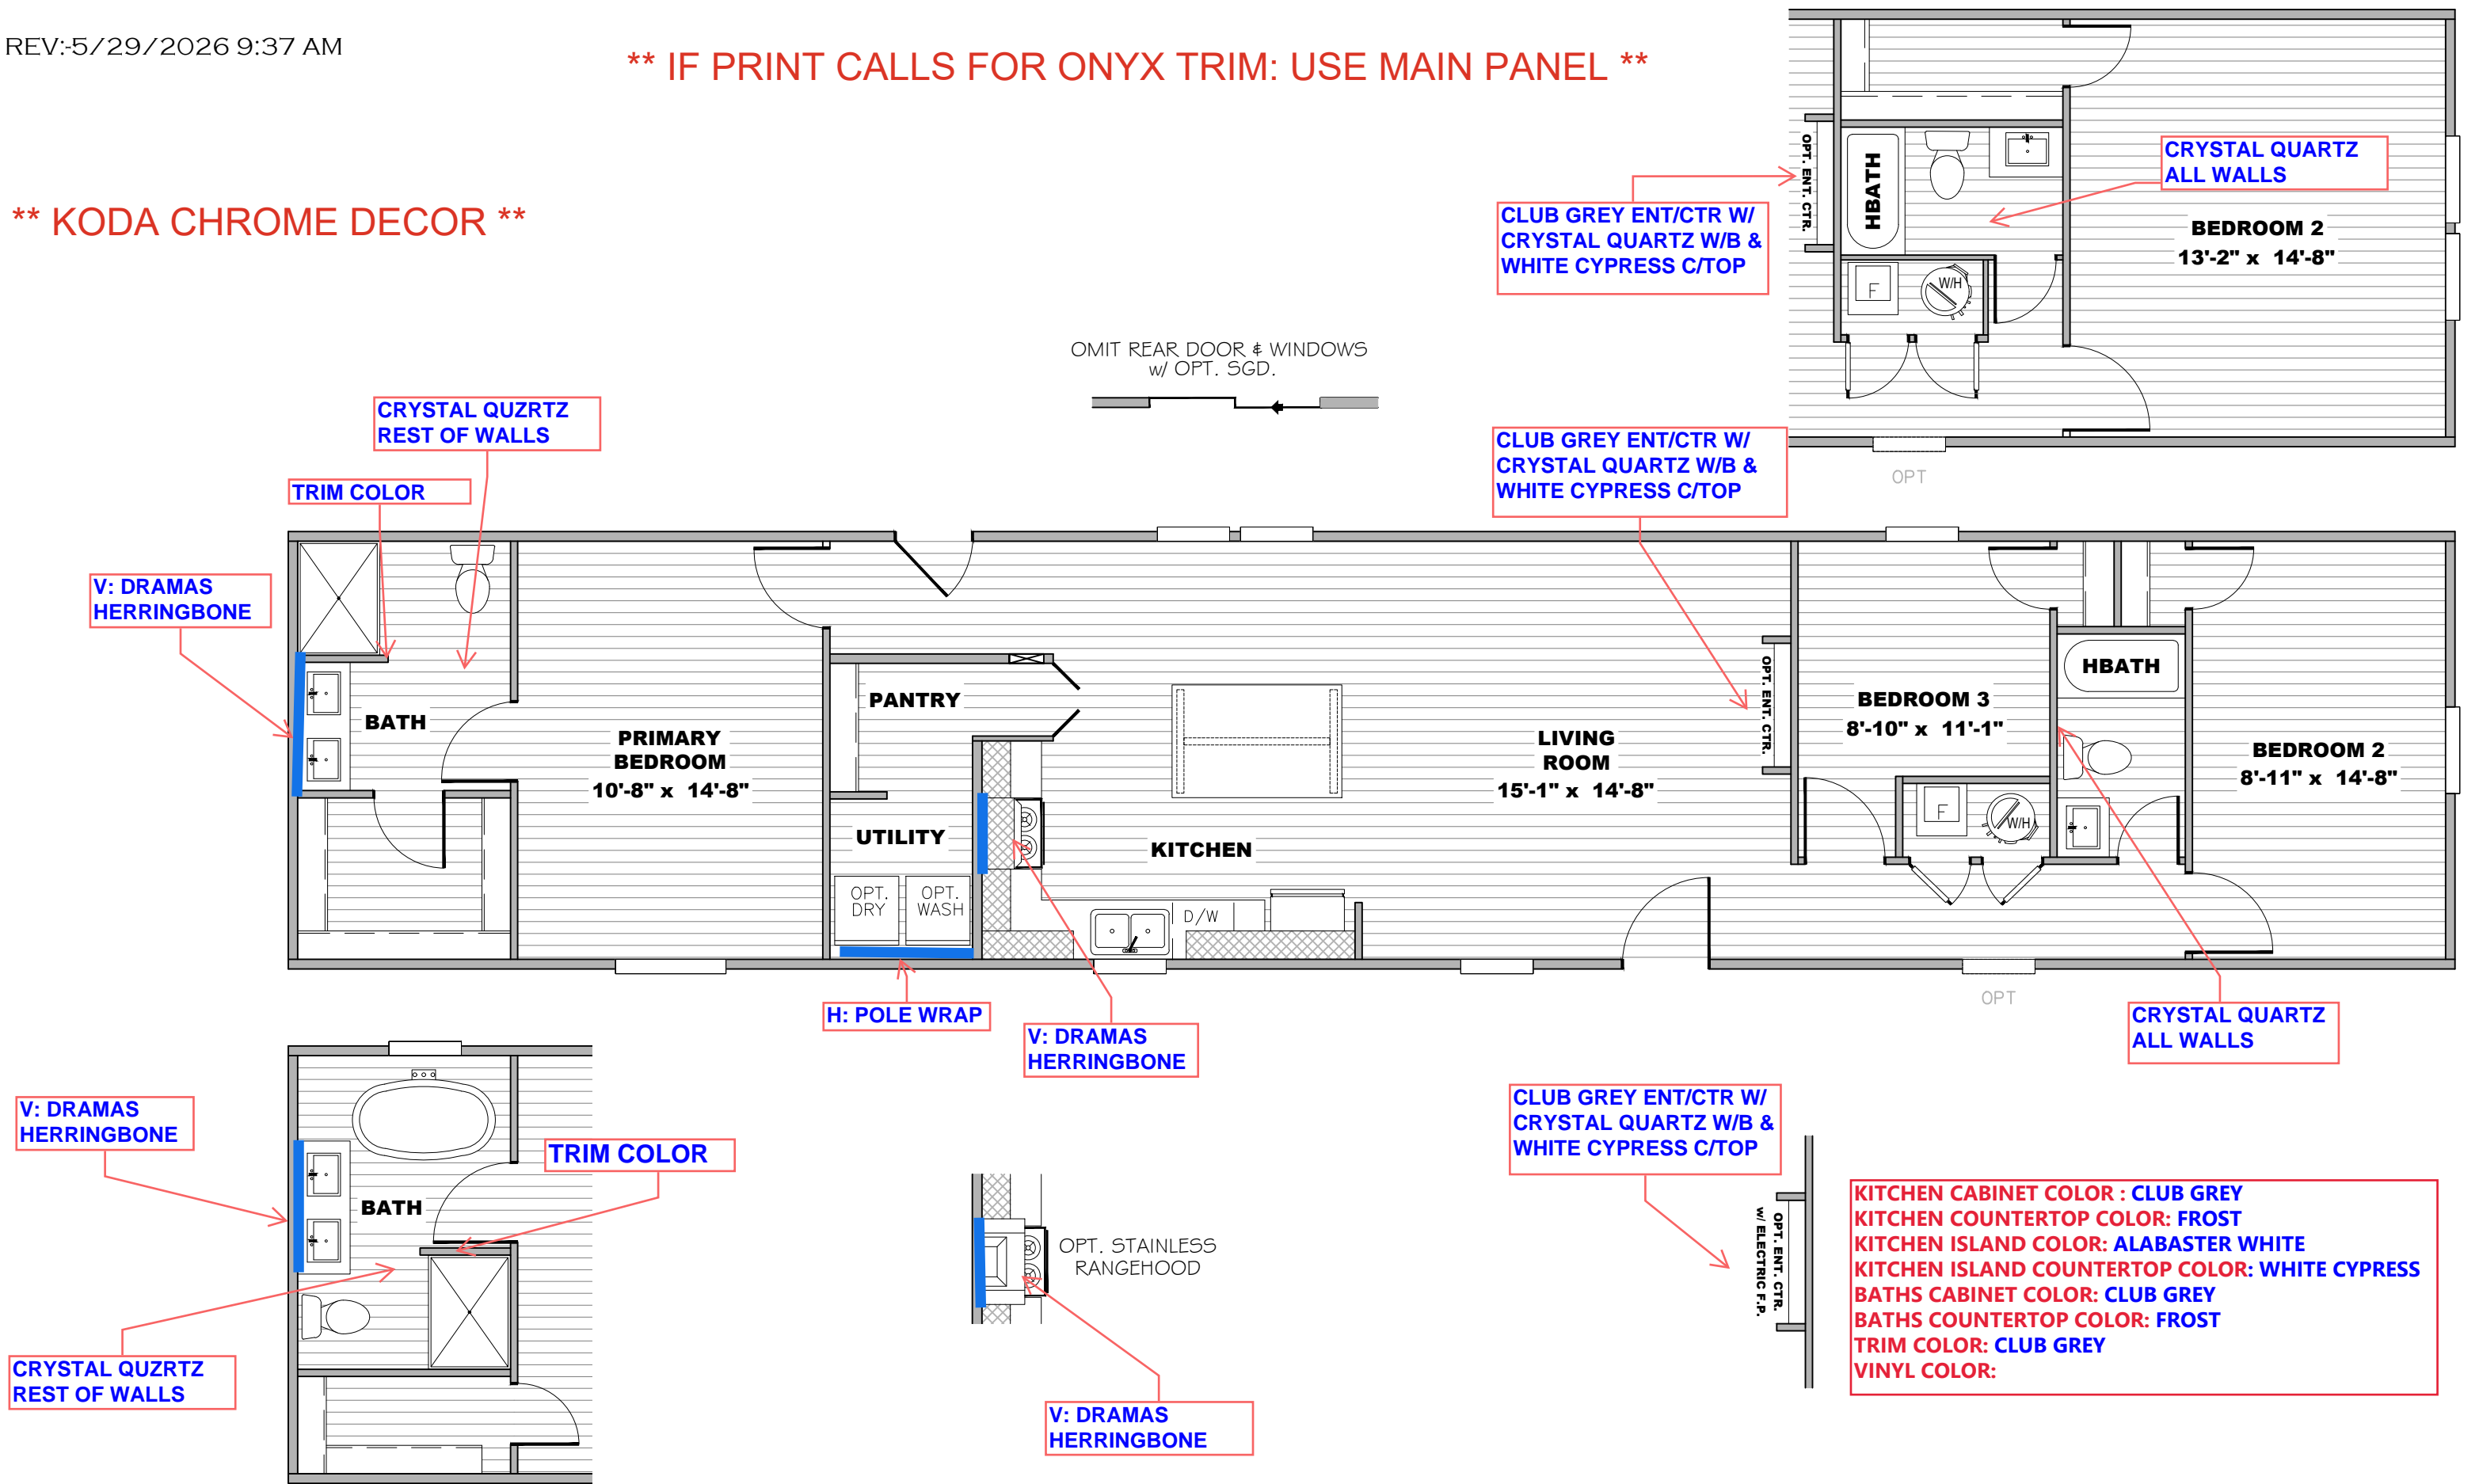

**** IF PRINT CALLS FOR ONYX TRIM: USE MAIN PANEL ****

**** KODA CHROME DECOR ****

KITCHEN CABINET COLOR : CLUB GREY
KITCHEN COUNTERTOP COLOR: FROST
KITCHEN ISLAND COLOR: ALABASTER WHITE
KITCHEN ISLAND COUNTERTOP COLOR: WHITE CYPRESS
BATHS CABINET COLOR: CLUB GREY
BATHS COUNTERTOP COLOR: FROST
TRIM COLOR: CLUB GREY
VINYL COLOR:

OPT. GLAMOUR BATH