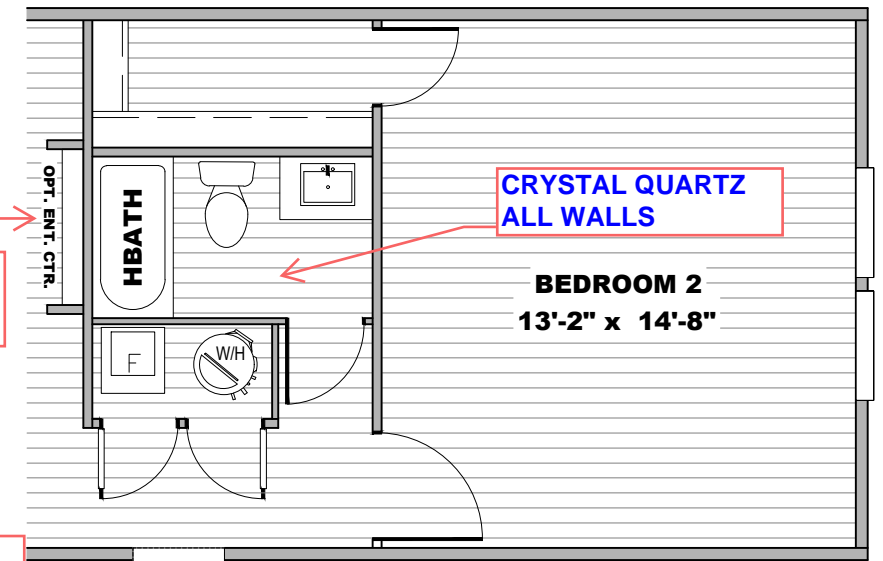

**** IF PRINT CALLS FOR ONYX TRIM: USE MAIN PANEL ****

**** MIDNIGHT STAR DECOR ****

**CRYSTAL QUARTZ
ALL WALLS**

**BEDROOM 2
13'-2" x 14'-8"**

**OAKLEY ENT/CTR W/
NORDIC MARBLE W/B &
BORGHINI MARBLE C/TOP**

OMIT REAR DOOR & WINDOWS
w/ OPT. SGD.

**OAKLEY ENT/CTR W/
NORDIC MARBLE W/B &
BORGHINI MARBLE C/TOP**

TRIM COLOR

V: NORDIC MARBLE

BATH

**PRIMARY
BEDROOM
10'-8" x 14'-8"**

PANTRY

UTILITY

KITCHEN

**LIVING
ROOM
15'-1" x 14'-8"**

**BEDROOM 3
8'-10" x 11'-1"**

**BEDROOM 2
8'-11" x 14'-8"**

HBATH

H: POLE WRAP

V: NORDIC MARBLE

**CRYSTAL QUARTZ
ALL WALLS**