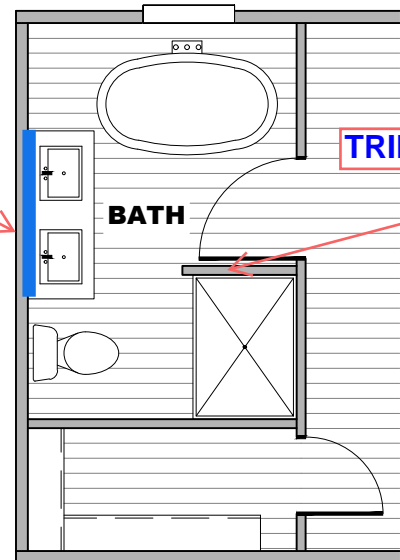

OPT. GLAMOUR BATH

OPT. STAINLESS
RANGEHOOD

V: NORDIC MARBLE

**OAKLEY ENT/CTR W/
NORDIC MARBLE W/B &
BORGHINI MARBLE C/TOP**

OPT. ENT. CTR.
w/ ELECTRIC F.P.

KITCHEN CABINET COLOR: OAKLEY
KITCHEN COUNTERTOP COLOR: BORGHINI MARBLE
KITCHEN ISLAND: ONYX
KITCHEN ISLAND COUNTER TOP: BORGHINI MARBLE
BATHS CABINET COLOR: ONYX
BATHS COUNTERTOP COLOR: BORGHINI MARBLE
TRIM COLOR: OAKLEY
FLOOR VINYL: