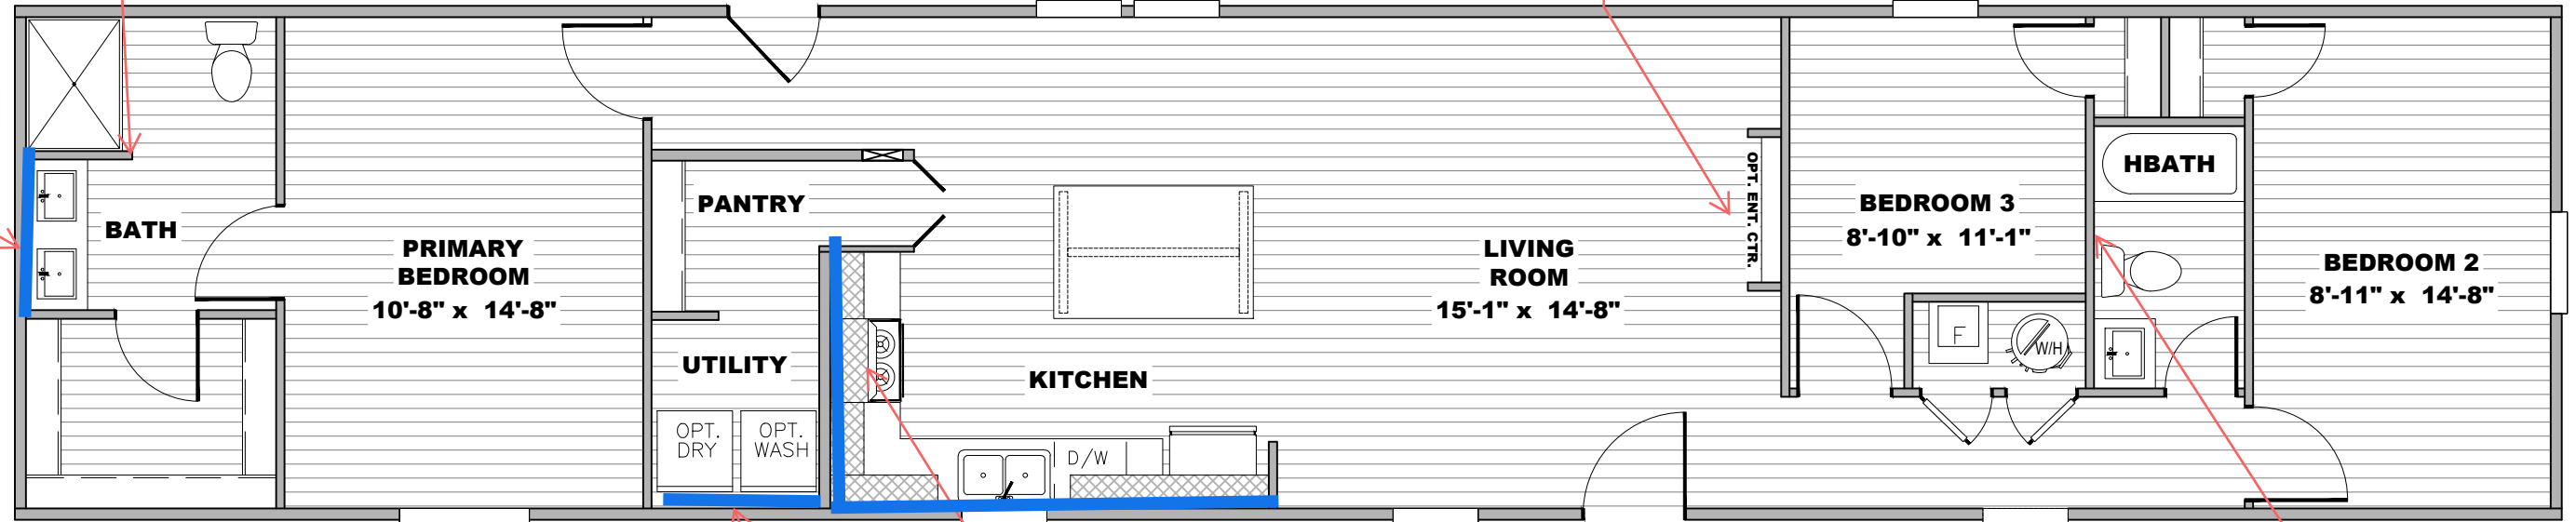

**** IF PRINT CALLS FOR ONYX TRIM: USE MAIN PANEL ****

**** MIDNIGHT STAR DECOR ****

**CRYSTAL QUARTZ
ALL WALLS**

**BEDROOM 2
13'-2" x 14'-8"**

**OAKLEY ENT/CTR W/
NORDIC MARBLE W/B &
BORGHINI MARBLE C/TOP**

OMIT REAR DOOR & WINDOWS
w/ OPT. SGD.

**OAKLEY ENT/CTR W/
NORDIC MARBLE W/B &
BORGHINI MARBLE C/TOP**

TRIM COLOR

V: NORDIC MARBLE

BATH

**PRIMARY
BEDROOM
10'-8" x 14'-8"**

PANTRY

UTILITY

KITCHEN

**LIVING
ROOM
15'-1" x 14'-8"**

**BEDROOM 3
8'-10" x 11'-1"**

**BEDROOM 2
8'-11" x 14'-8"**

HBATH

H: POLE WRAP

V: NORDIC MARBLE

**CRYSTAL QUARTZ
ALL WALLS**