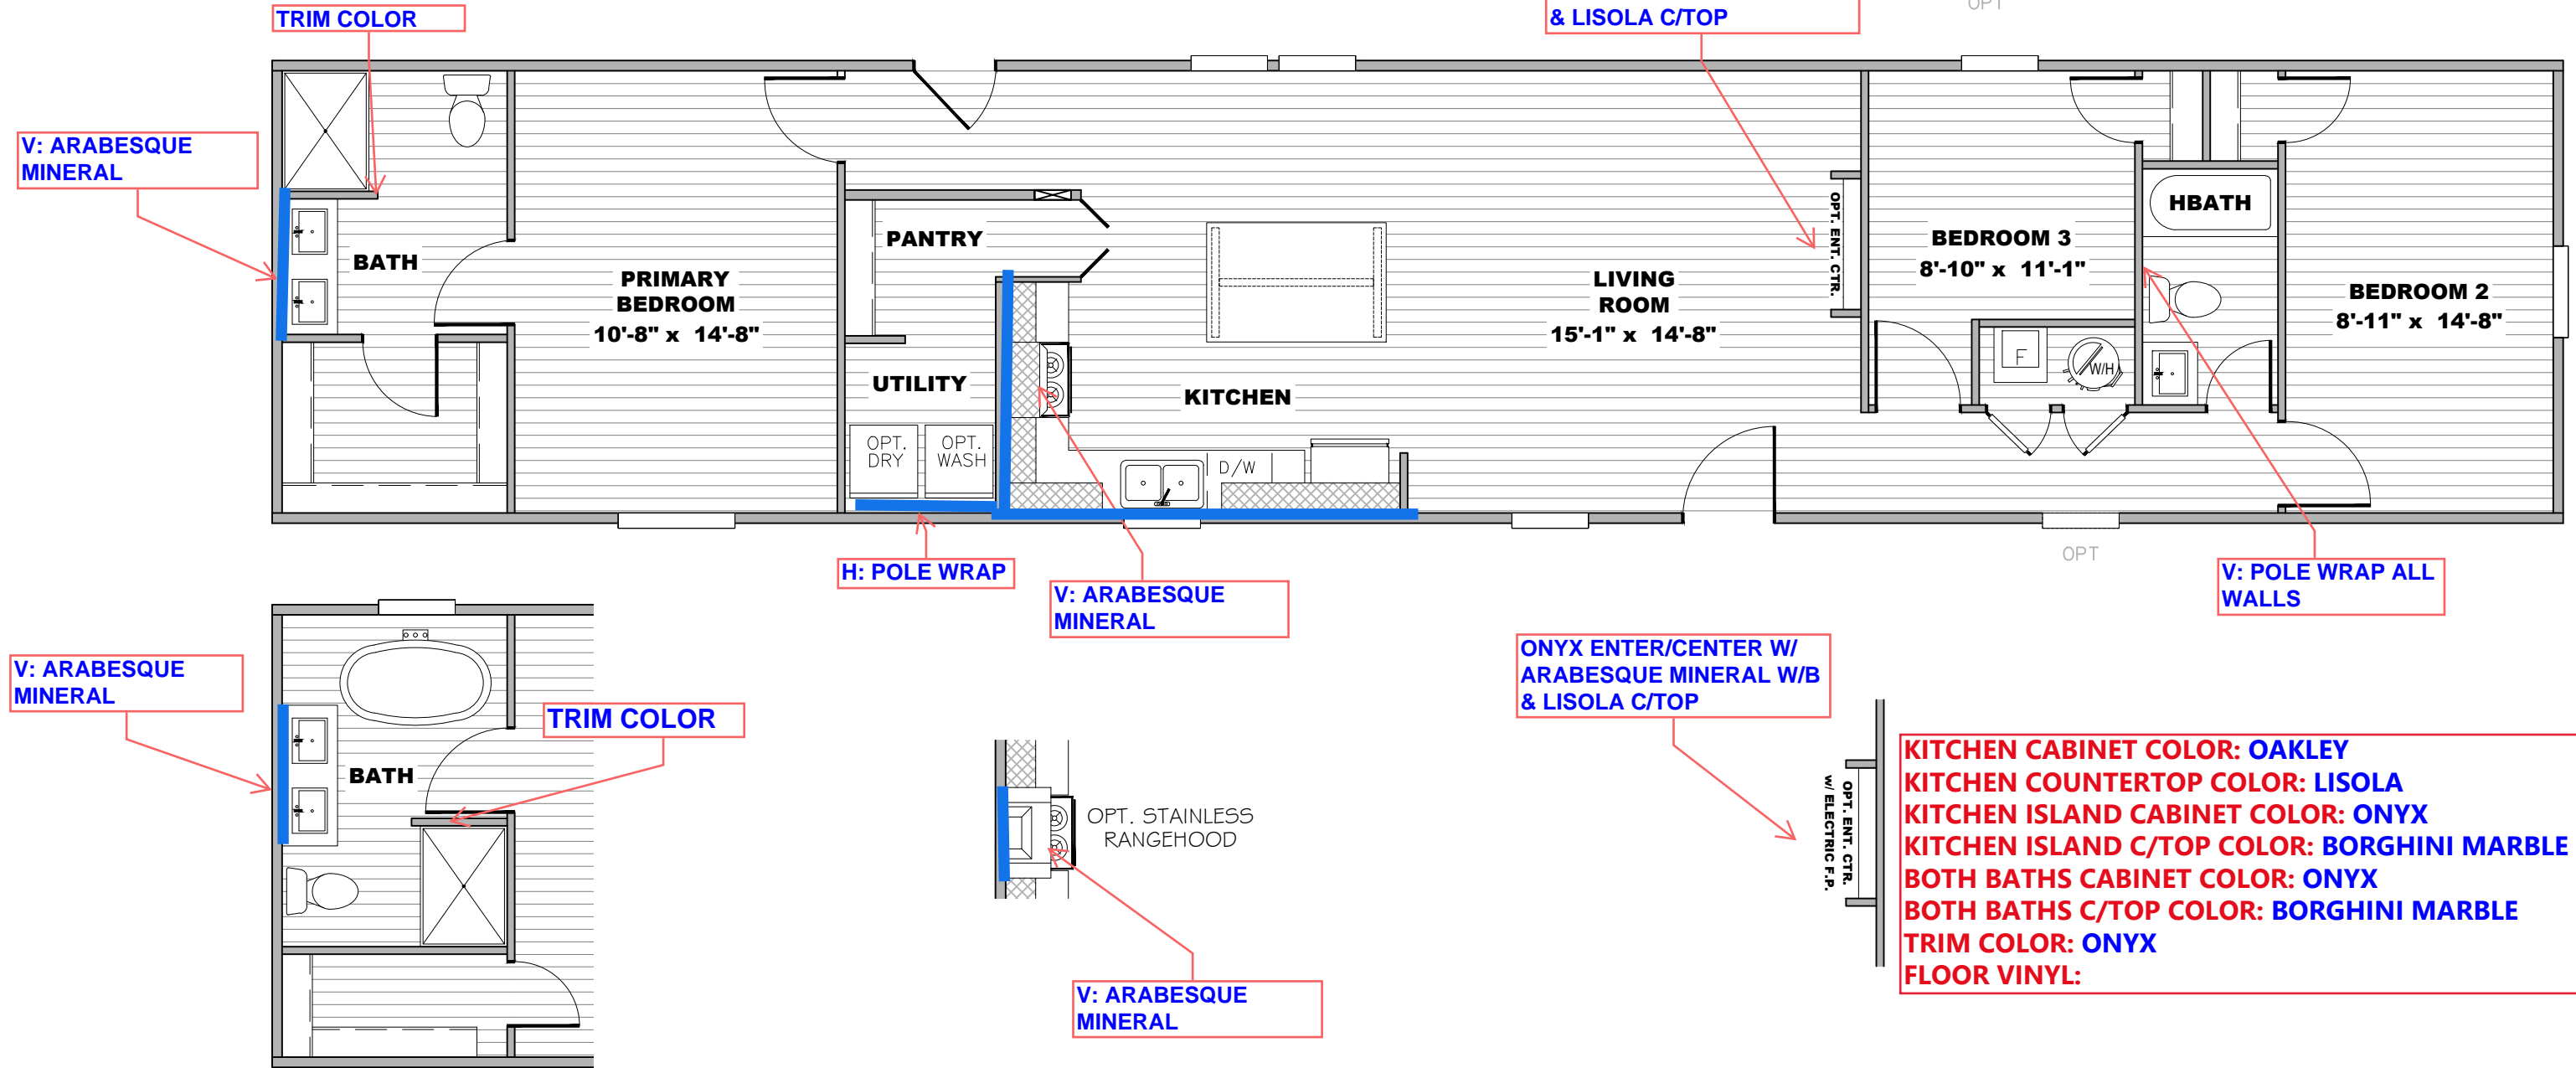

**\*\* IF PRINT CALLS FOR ONYX TRIM: USE MAIN PANEL \*\***

**\*\* RICH MINERAL DECOR \*\***

OMIT REAR DOOR & WINDOWS w/ OPT. SGD.

**KITCHEN CABINET COLOR: OAKLEY**  
**KITCHEN COUNTERTOP COLOR: LISOLA**  
**KITCHEN ISLAND CABINET COLOR: ONYX**  
**KITCHEN ISLAND C/TOP COLOR: BORGHINI MARBLE**  
**BOTH BATHS CABINET COLOR: ONYX**  
**BOTH BATHS C/TOP COLOR: BORGHINI MARBLE**  
**TRIM COLOR: ONYX**  
**FLOOR VINYL:**

OPT. GLAMOUR BATH