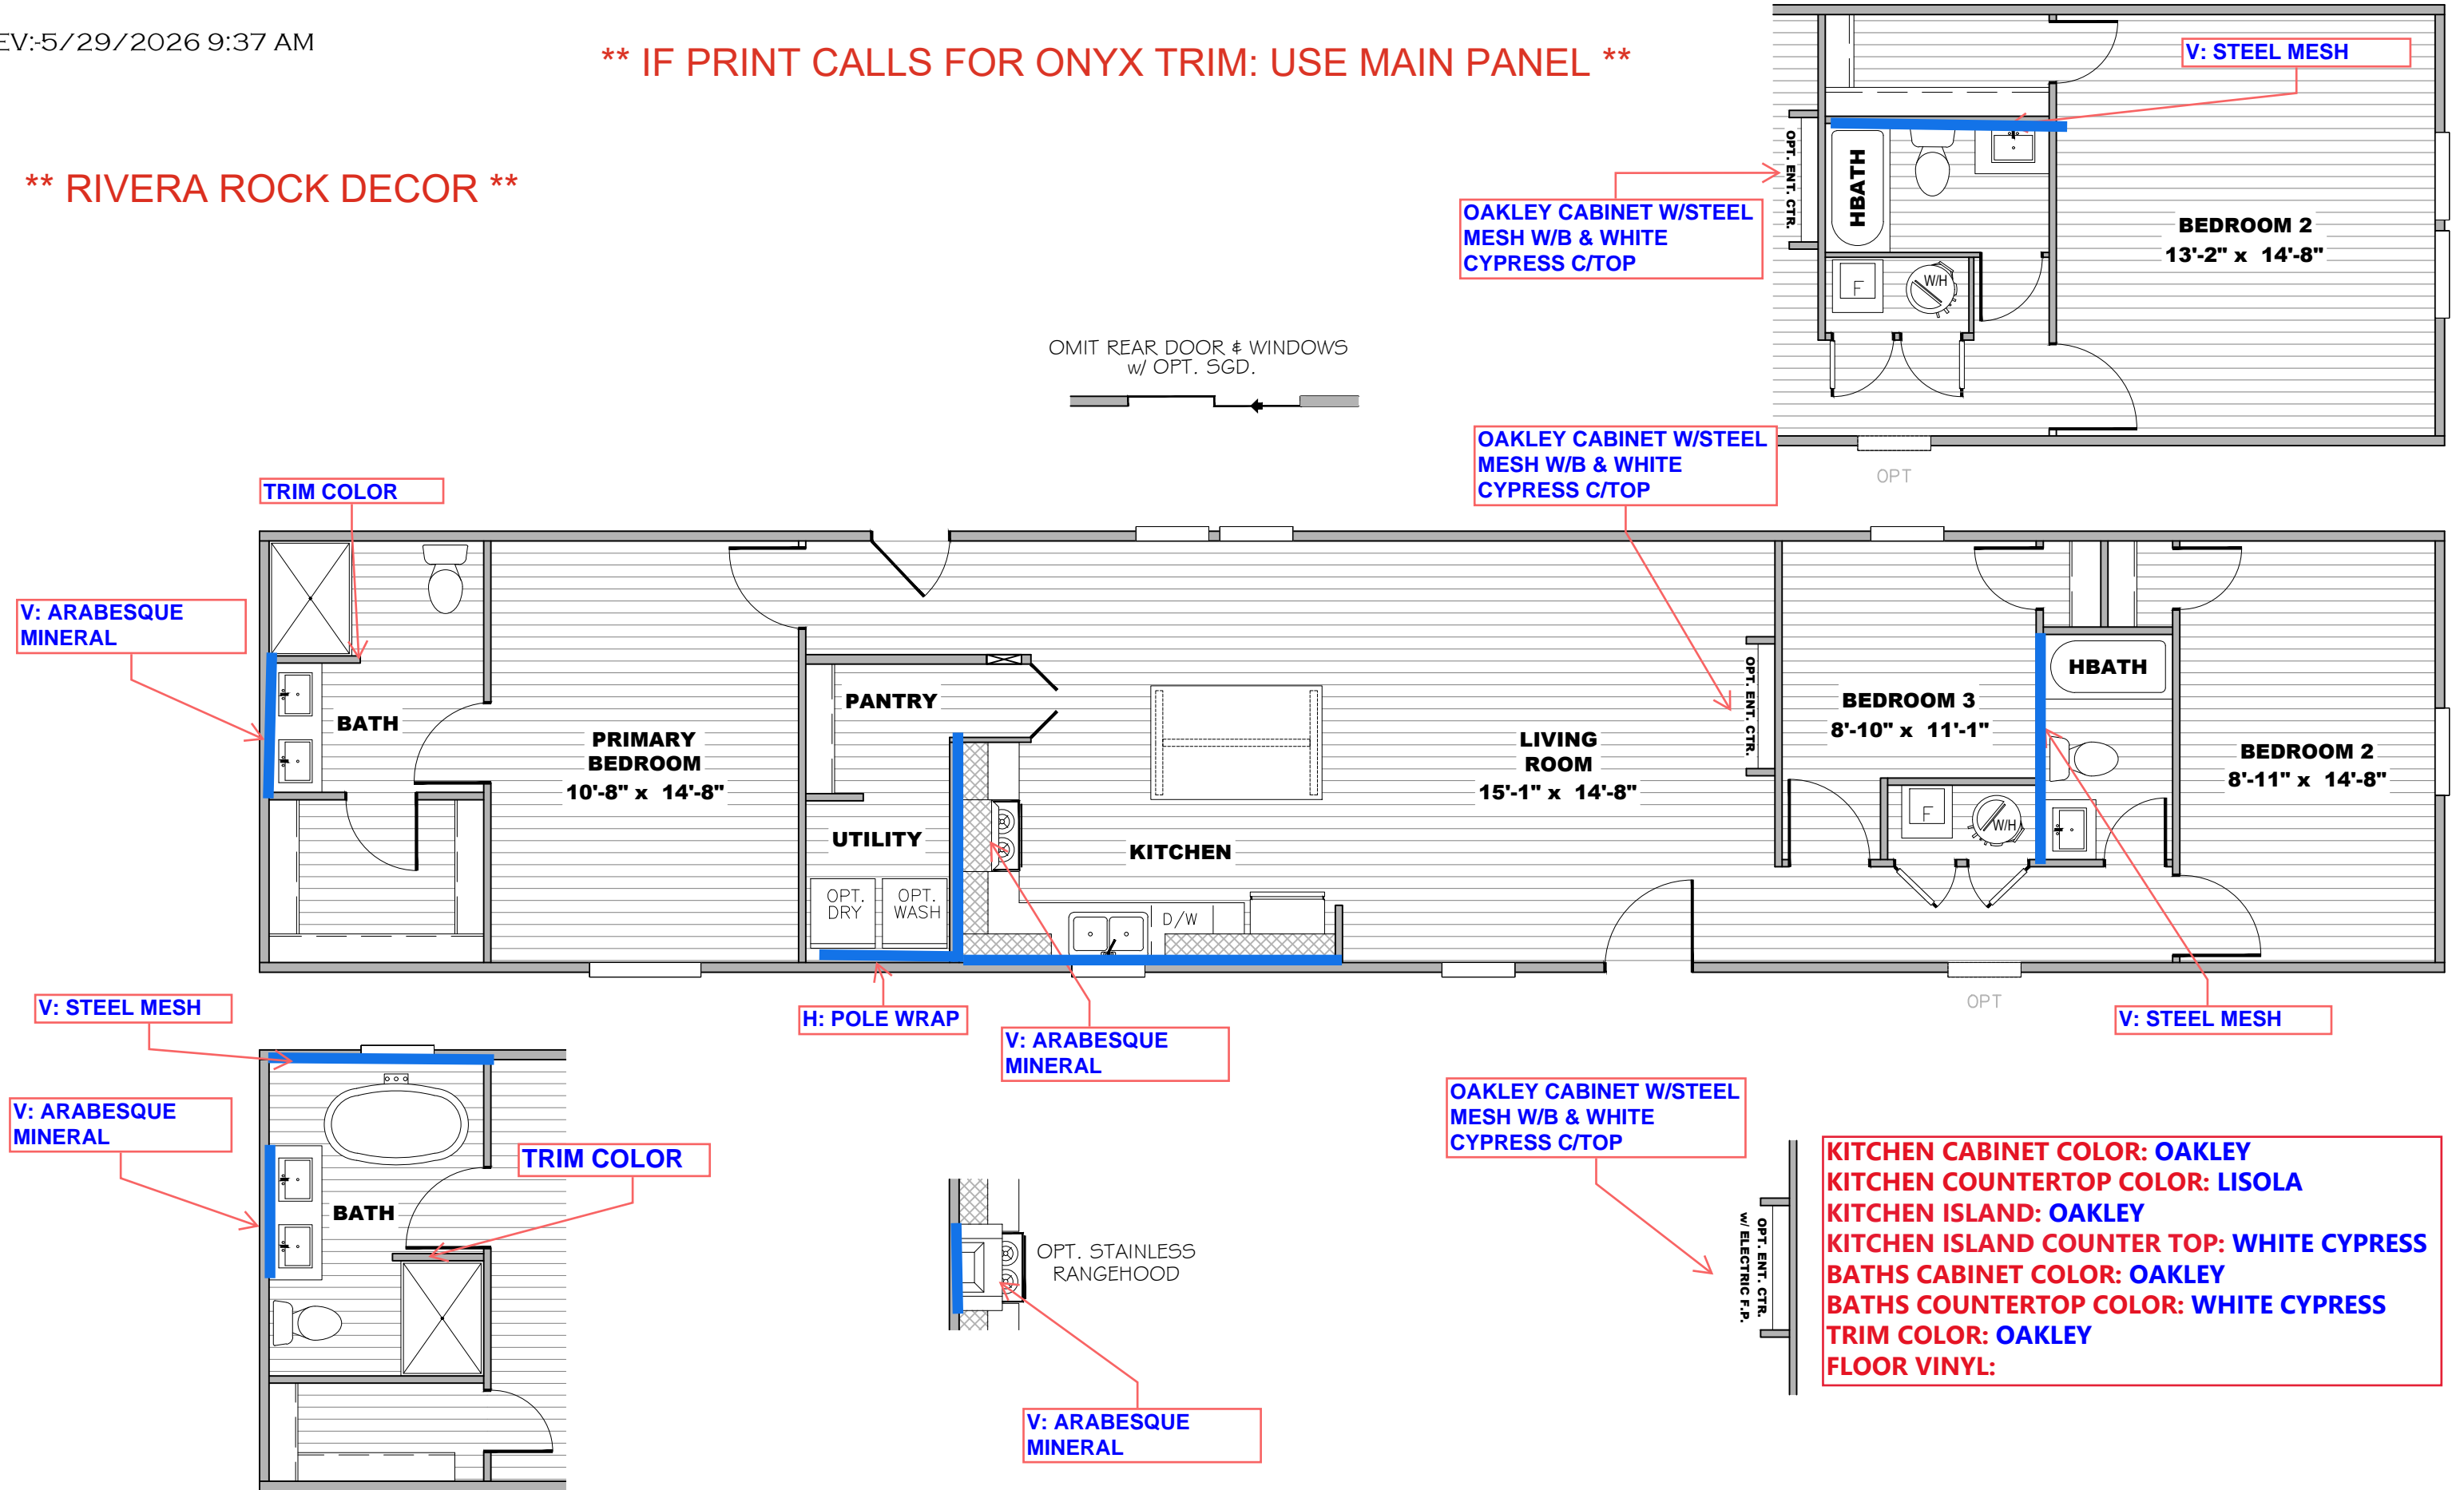

**** IF PRINT CALLS FOR ONYX TRIM: USE MAIN PANEL ****

**** RIVERA ROCK DECOR ****

KITCHEN CABINET COLOR: OAKLEY
KITCHEN COUNTERTOP COLOR: LISOLA
KITCHEN ISLAND: OAKLEY
KITCHEN ISLAND COUNTER TOP: WHITE CYPRESS
BATHS CABINET COLOR: OAKLEY
BATHS COUNTERTOP COLOR: WHITE CYPRESS
TRIM COLOR: OAKLEY
FLOOR VINYL:

OPT. GLAMOUR BATH