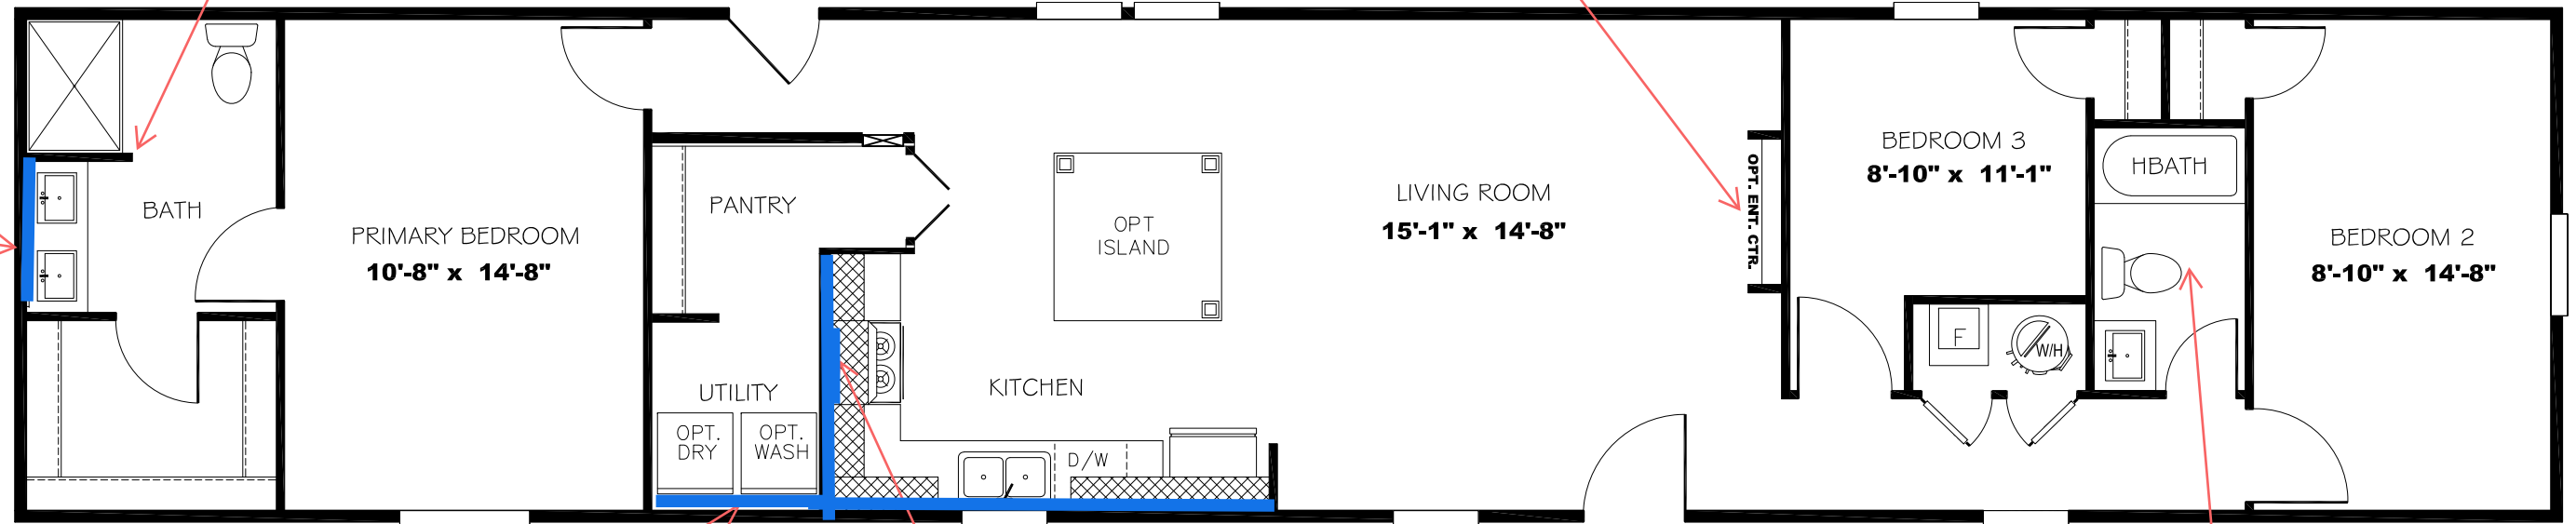

**** RICH MINERAL DECOR ****

KITCHEN CABINET COLOR: OAKLEY
KITCHEN COUNTERTOP COLOR: LISOLA
KITCHEN ISLAND CABINET COLOR: ONYX
KITCHEN ISLAND C/TOP COLOR: BORGHINI MARBLE
BOTH BATHS CABINET COLOR: ONYX
BOTH BATHS C/TOP COLOR: BORGHINI MARBLE
TRIM COLOR: ONYX
FLOOR VINYL:

OMIT REAR DOOR & WINDOWS
w/ OPT. SGD.

V: POLE WRAP ALL WALLS

**ONYX ENTER/CENTER W/
ARABESQUE MINERAL W/B
& LISOLA C/TOP**

TRIM COLOR

**V: ARABESQUE
MINERAL**

H: POLE WRAP

**V: ARABESQUE
MINERAL**

**V: POLE WRAP ALL
WALLS**

**V: ARABESQUE
MINERAL**

TRIM COLOR

**ONYX ENTER/CENTER W/
ARABESQUE MINERAL W/B
& LISOLA C/TOP**

OPT. GLAMOUR BATH

OPT. STAINLESS
RANGEHOOD

**OPT. ENT. CTR.
w/ ELECTRIC F.P.**