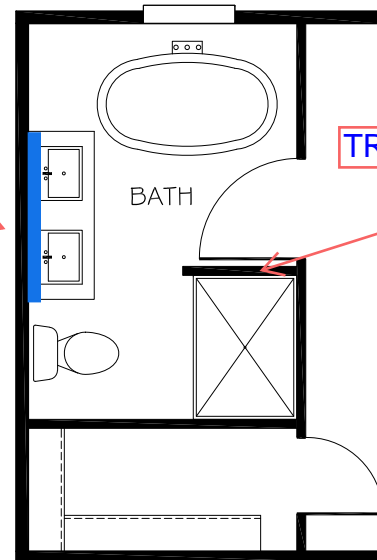

OPT. GLAMOUR BATH

**OPT. ENT. CTR.
w/ ELECTRIC F.P.**