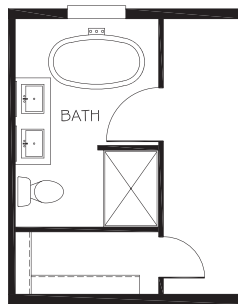

CLASSIC

Clayton
maynardville

CLASSIC 72

MAC16723A | 3 beds | 2 baths | 1,104 sq. ft. | 16x72

GLAMOUR
BATH

OPT.
FARMHOUSE
SINK

OPT. ENT. CTR.
w/ ELECTRIC F.P.

OPT. DOUBLE
WINDOWS