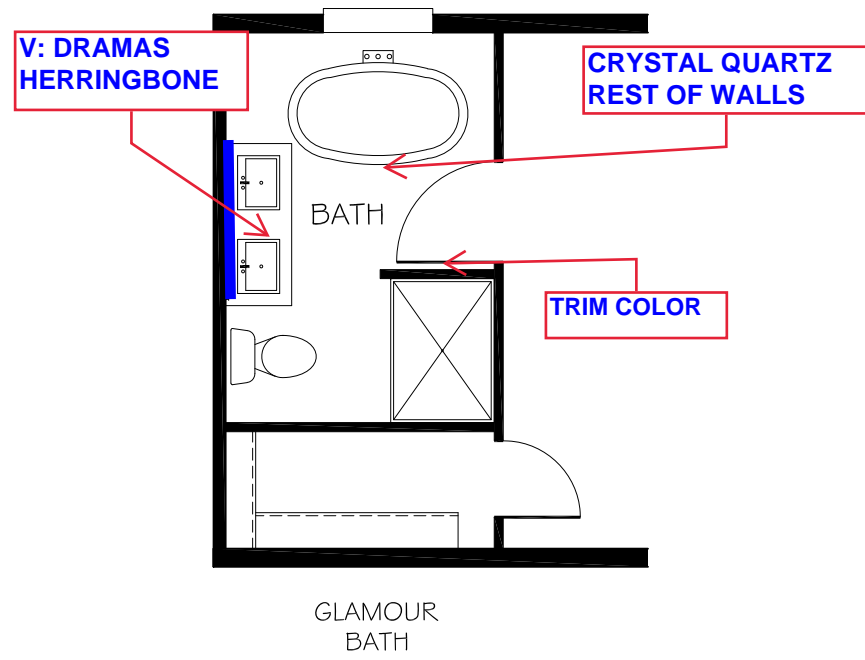

**** KODA CHROME DECOR ****

KITCHEN CABINET COLOR : CLUB GREY
KITCHEN COUNTERTOP COLOR: FROST
KITCHEN ISLAND COLOR: ALABASTER WHITE
KITCHEN ISLAND COUNTERTOP COLOR: WHITE CYPRESS
BATHS CABINET COLOR: CLUB GREY
BATHS COUNTERTOP COLOR: FROST
TRIM COLOR: CLUB GREY
VINYL COLOR: