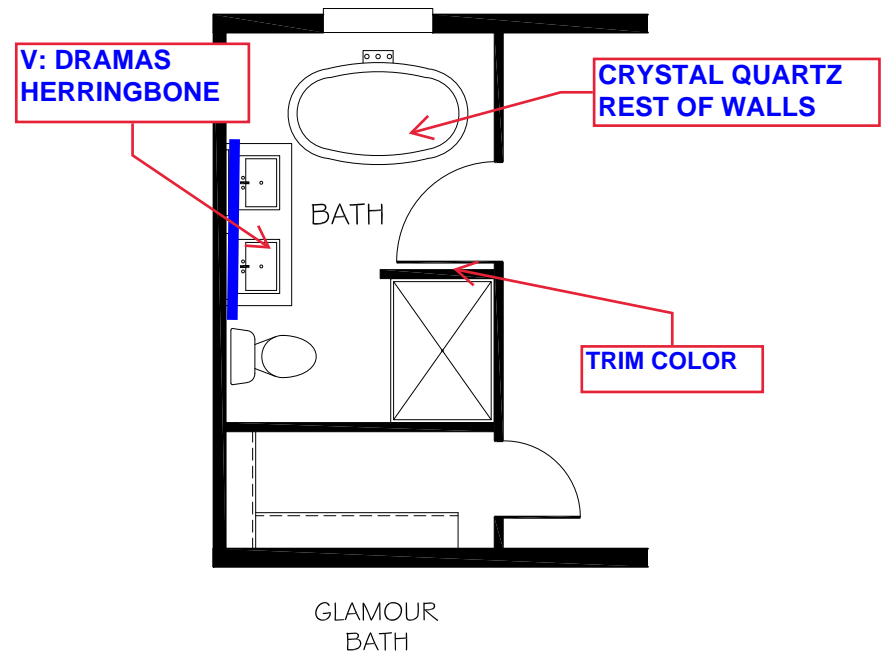

**\*\* SHINING STAR DECOR \*\***

**KITCHEN CABINET COLOR: ALABASTER WHITE**  
**KITCHEN COUNTERTOP COLOR: BRAZILIAN BLUE**  
**KITCHEN ISLAND CABINET COLOR: CLUB GREY**  
**KITCHEN ISLAND COUNTERTOP COLOR: WHITE CYPRESS**  
**HBATH CABINET COLOR: ALABASTER WHITE**  
**HBATH COUNTERTOP COLOR: BRAZILIAN BLUE**  
**PBATH CABINET COLOR: CLUB GREY**  
**PBATH COUNTERTOP COLOR: WHITE CYPRESS**  
**TRIM COLOR: CLUB GREY**  
**FLOOR VINYL:**

**V: CRYSTAL QUARTZ**

**ALABASTER WHITE BEHIND FRIDGE**

**CRYSTAL QUARTZ ALL WALLS**

**DRAWING# MAC-22S175**  
**MODEL# MAC16723A**  
**16' x 72' CLASSIC**