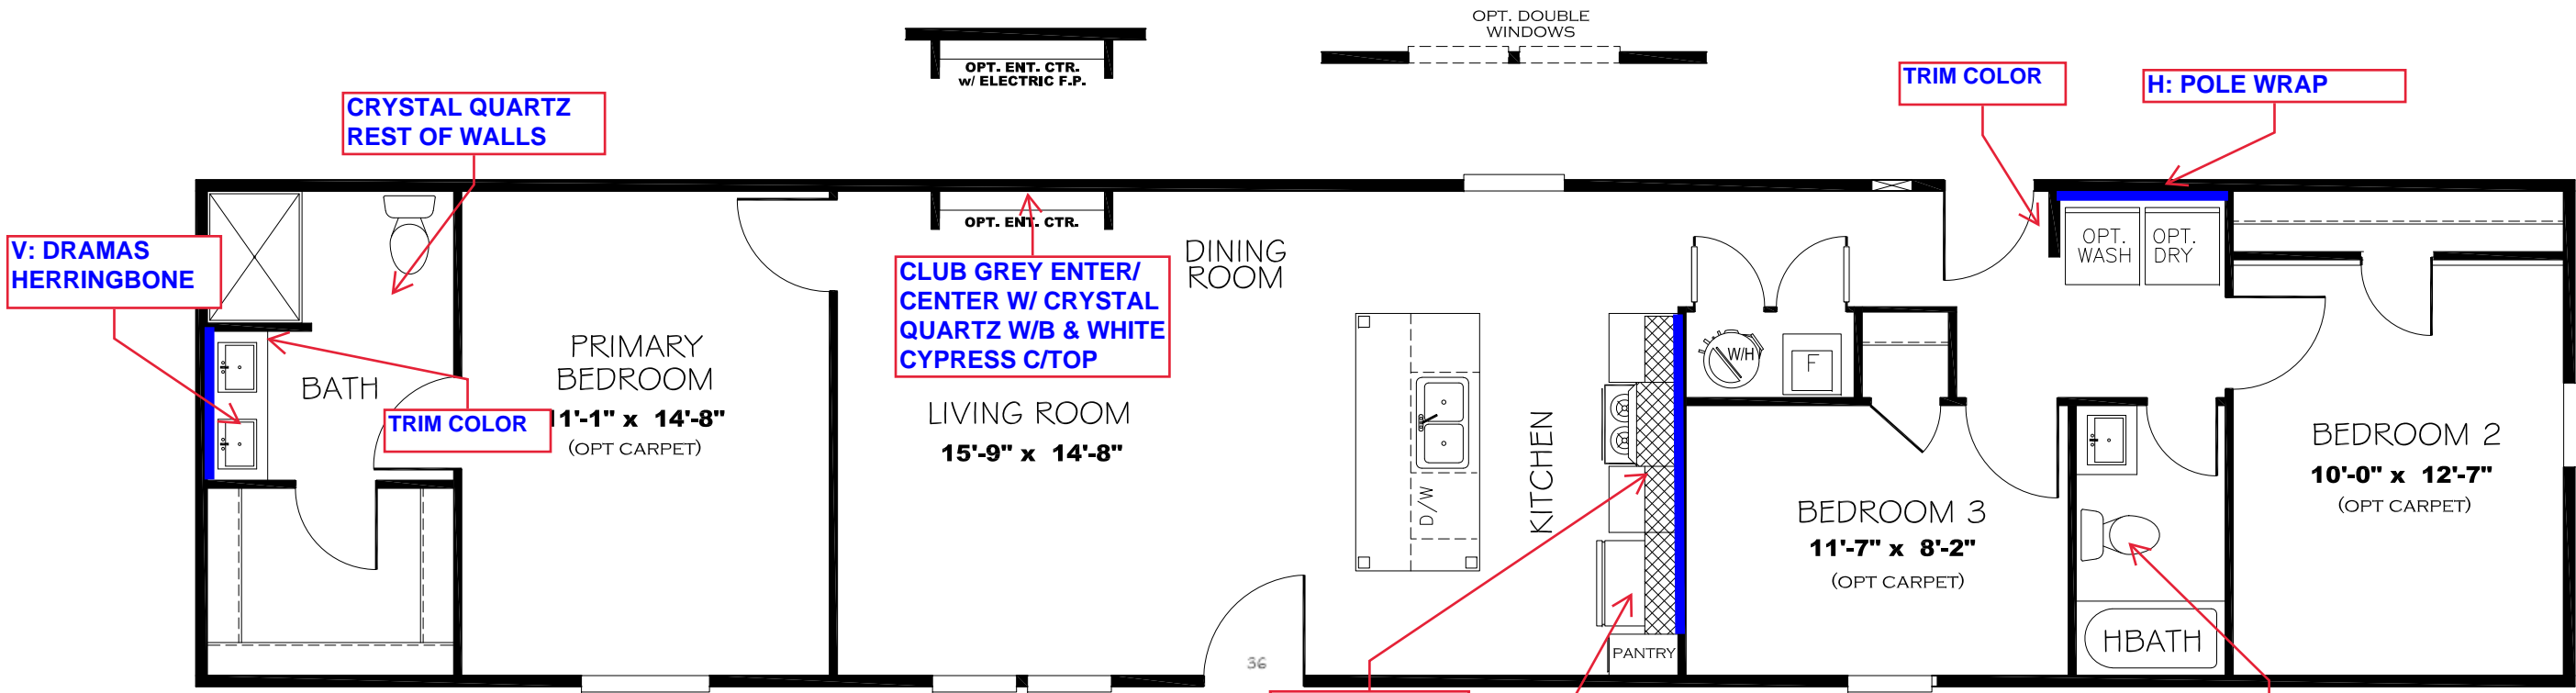

**\*\* SHINING STAR DECOR \*\***

**KITCHEN CABINET COLOR: ALABASTER WHITE**  
**KITCHEN COUNTERTOP COLOR: BRAZILIAN BLUE**  
**KITCHEN ISLAND CABINET COLOR: CLUB GREY**  
**KITCHEN ISLAND COUNTERTOP COLOR: WHITE CYPRESS**  
**HBATH CABINET COLOR: ALABASTER WHITE**  
**HBATH COUNTERTOP COLOR: BRAZILIAN BLUE**  
**PBATH CABINET COLOR: CLUB GREY**  
**PBATH COUNTERTOP COLOR: WHITE CYPRESS**  
**TRIM COLOR: CLUB GREY**  
**FLOOR VINYL:**

**V: CRYSTAL QUARTZ**

**ALABASTER WHITE BEHIND FRIDGE**

**CRYSTAL QUARTZ ALL WALLS**

**DRAWING# MAC-22S175**  
**MODEL# MAC16723A**  
**16' x 72' CLASSIC**