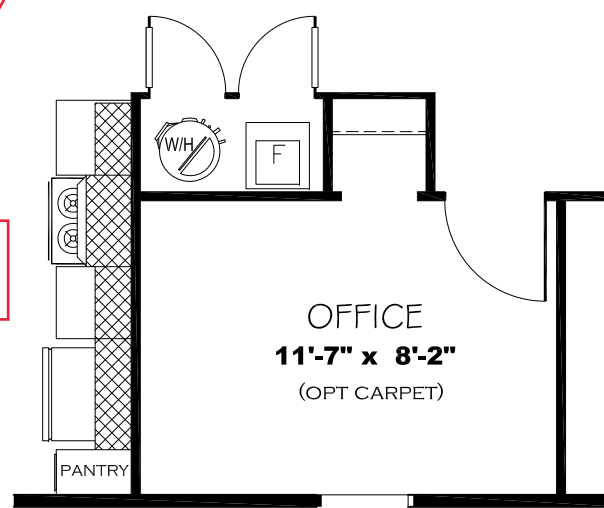

**\*\* SHINING STAR DECOR \*\***

**KITCHEN CABINET COLOR: ALABASTER WHITE**  
**KITCHEN COUNTERTOP COLOR: BRAZILIAN BLUE**  
**KITCHEN ISLAND CABINET COLOR: CLUB GREY**  
**KITCHEN ISLAND COUNTERTOP COLOR: WHITE CYPRESS**  
**HBATH CABINET COLOR: ALABASTER WHITE**  
**HBATH COUNTERTOP COLOR: BRAZILIAN BLUE**  
**PBATH CABINET COLOR: CLUB GREY**  
**PBATH COUNTERTOP COLOR: WHITE CYPRESS**  
**TRIM COLOR: CLUB GREY**  
**FLOOR VINYL:**

**V: CRYSTAL QUARTZ**

**ALABASTER WHITE BEHIND FRIDGE**

**CRYSTAL QUARTZ ALL WALLS**

**DRAWING# MAC-22S175**  
**MODEL# MAC16723A**  
**16' x 72' CLASSIC**