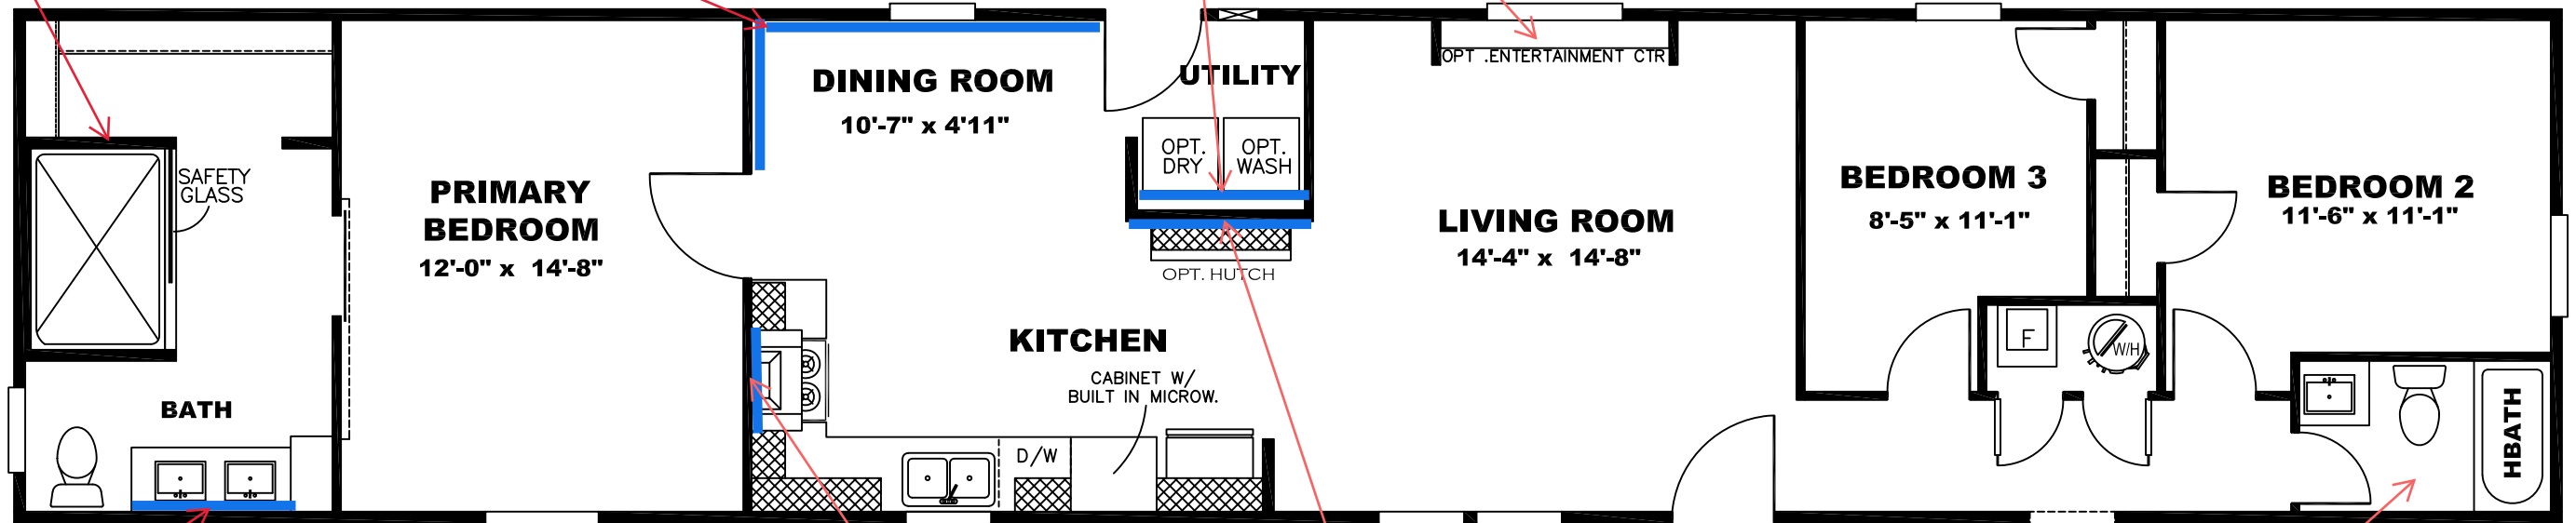

OPT. 2 BEDROOM

TRIM ALL AROUND SHOWER

FIRST LIGHT OVER OAKLEY WAINSCOT

H: POLE WRAP

TRANSOM

OPT .ENTERTAINMENT CTR