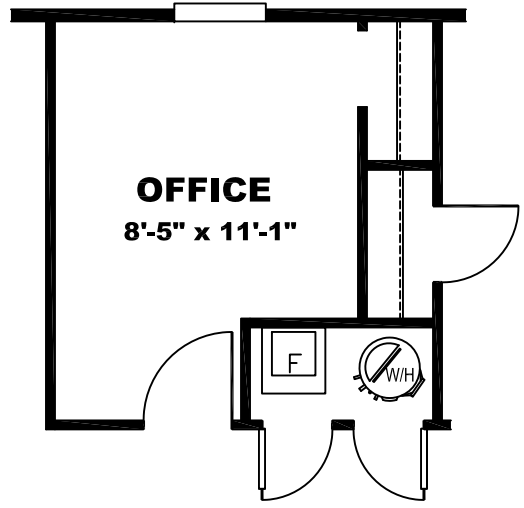

**H: POLE WRAP**

TRANSOM

**OPT. 2 BEDROOM**

**V: DRAMAS  
HERRINGBONE**

**CLUB GREY HUTCH W/  
CRYSTAL QUARTZ W/B &  
WHITE CYPRESS C/TOP**

**CRYSTAL QUARTZ ALL  
WALLS**

**V: DRAMAS  
HERRINGBONE**

**KITCHEN CABINET COLOR: ALABASTER WHITE**  
**KITCHEN COUNTERTOP COLOR: BRAZILIAN BLUE**  
**HBATH CABINET COLOR: ALABASTER WHITE**  
**HBATH COUNTERTOP COLOR: BRAZILIAN BLUE**  
**PBATH CABINET COLOR: CLUB GREY**  
**PBATH COUNTERTOP COLOR: WHITE CYPRESS**  
**TRIM COLOR: CLUB GREY**  
**FLOOR VINYL:**

DRAWING# LFS-22S118  
MODEL# LFS16763B  
16' x 76' LIFESTYLE