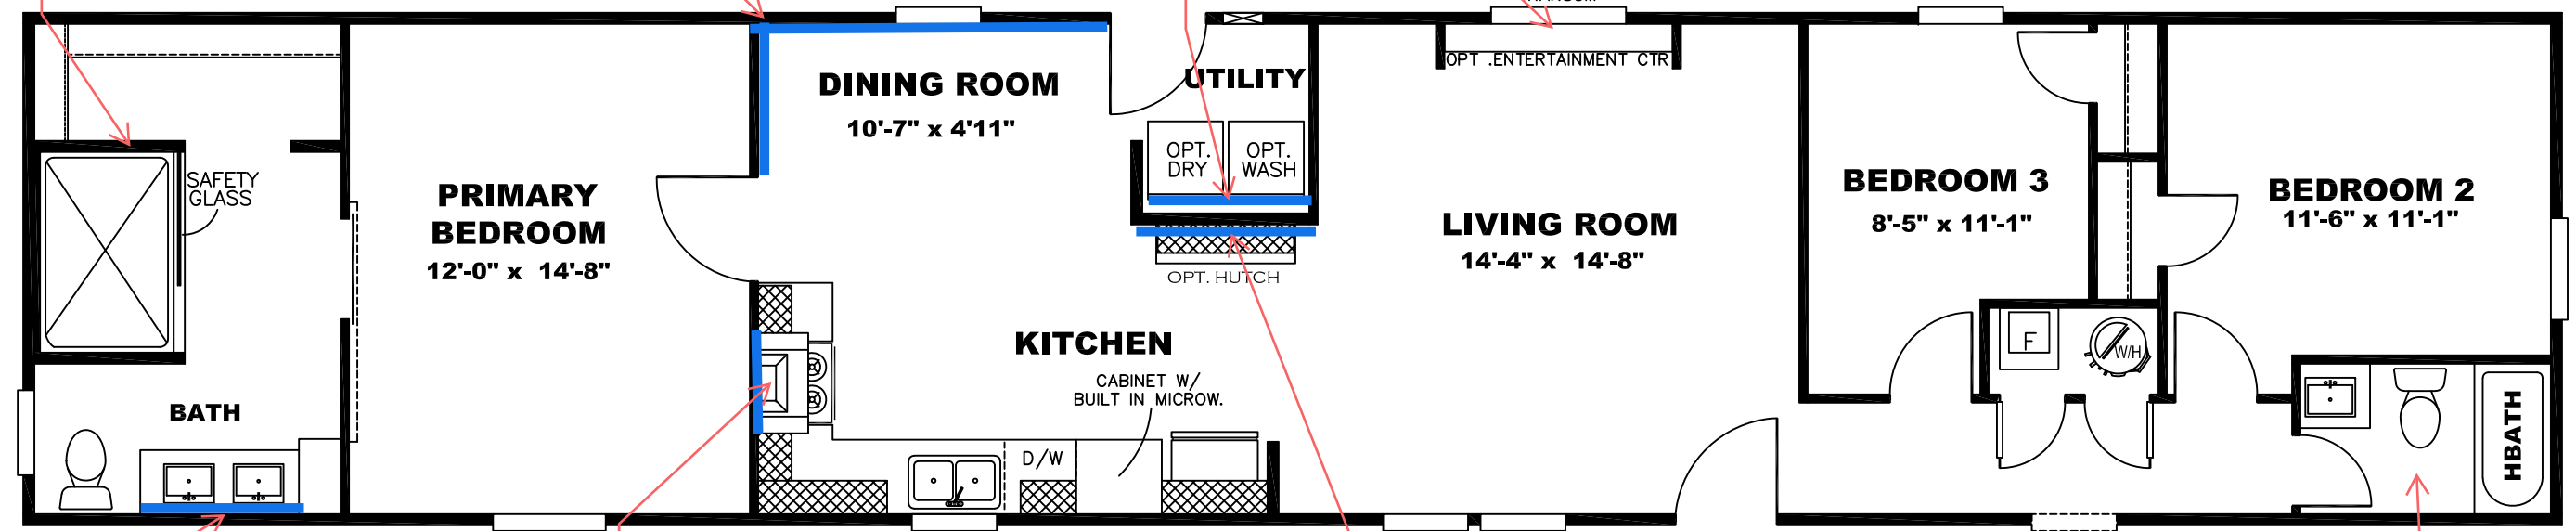

**\*\* SHINING STAR DECOR \*\***

**CLUB GREY CABINET W/  
CRYSTAL QUARTZ W/B &  
WHITE CYPRESS C/TOP**

**CRYSTAL QUARTZ ALL  
WALLS**

**FIRST LIGHT OVER  
CLUB GREY WAINSCOT**

**TRIM ALL AROUND  
SHOWER**

**H: POLE WRAP**

TRANSOM

**OPT. 2 BEDROOM**

**V: DRAMAS  
HERRINGBONE**

**CLUB GREY HUTCH W/  
CRYSTAL QUARTZ W/B &  
WHITE CYPRESS C/TOP**

**CRYSTAL QUARTZ ALL  
WALLS**

**V: DRAMAS  
HERRINGBONE**

**KITCHEN CABINET COLOR: ALABASTER WHITE**  
**KITCHEN COUNTERTOP COLOR: BRAZILIAN BLUE**  
**HBATH CABINET COLOR: ALABASTER WHITE**  
**HBATH COUNTERTOP COLOR: BRAZILIAN BLUE**  
**PBATH CABINET COLOR: CLUB GREY**  
**PBATH COUNTERTOP COLOR: WHITE CYPRESS**  
**TRIM COLOR: CLUB GREY**  
**FLOOR VINYL:**

DRAWING# LFS-22S118  
MODEL# LFS16763B  
16' x 76' LIFESTYLE