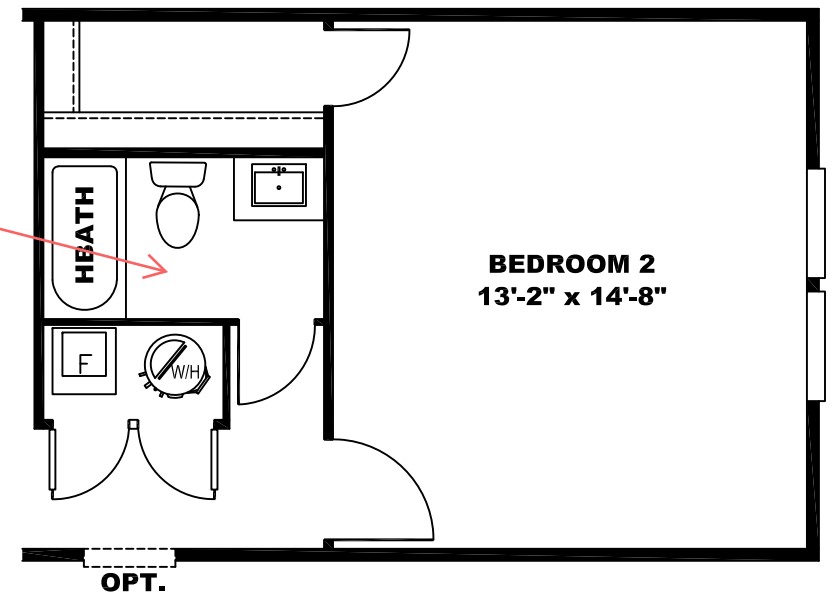

**\*\* SHINING STAR DECOR \*\***

**CLUB GREY CABINET W/  
CRYSTAL QUARTZ W/B &  
WHITE CYPRESS C/TOP**

**CRYSTAL QUARTZ ALL  
WALLS**

**FIRST LIGHT OVER  
CLUB GREY WAINSCOT**

**TRIM ALL AROUND  
SHOWER**

**H: POLE WRAP**

TRANSOM

**OPT. 2 BEDROOM**

**V: DRAMAS  
HERRINGBONE**

**CLUB GREY HUTCH W/  
CRYSTAL QUARTZ W/B &  
WHITE CYPRESS C/TOP**

**CRYSTAL QUARTZ ALL  
WALLS**

**V: DRAMAS  
HERRINGBONE**

**KITCHEN CABINET COLOR: ALABASTER WHITE**  
**KITCHEN COUNTERTOP COLOR: BRAZILIAN BLUE**  
**HBATH CABINET COLOR: ALABASTER WHITE**  
**HBATH COUNTERTOP COLOR: BRAZILIAN BLUE**  
**PBATH CABINET COLOR: CLUB GREY**  
**PBATH COUNTERTOP COLOR: WHITE CYPRESS**  
**TRIM COLOR: CLUB GREY**  
**FLOOR VINYL:**

DRAWING# LFS-22S118  
MODEL# LFS16763B  
16' x 76' LIFESTYLE