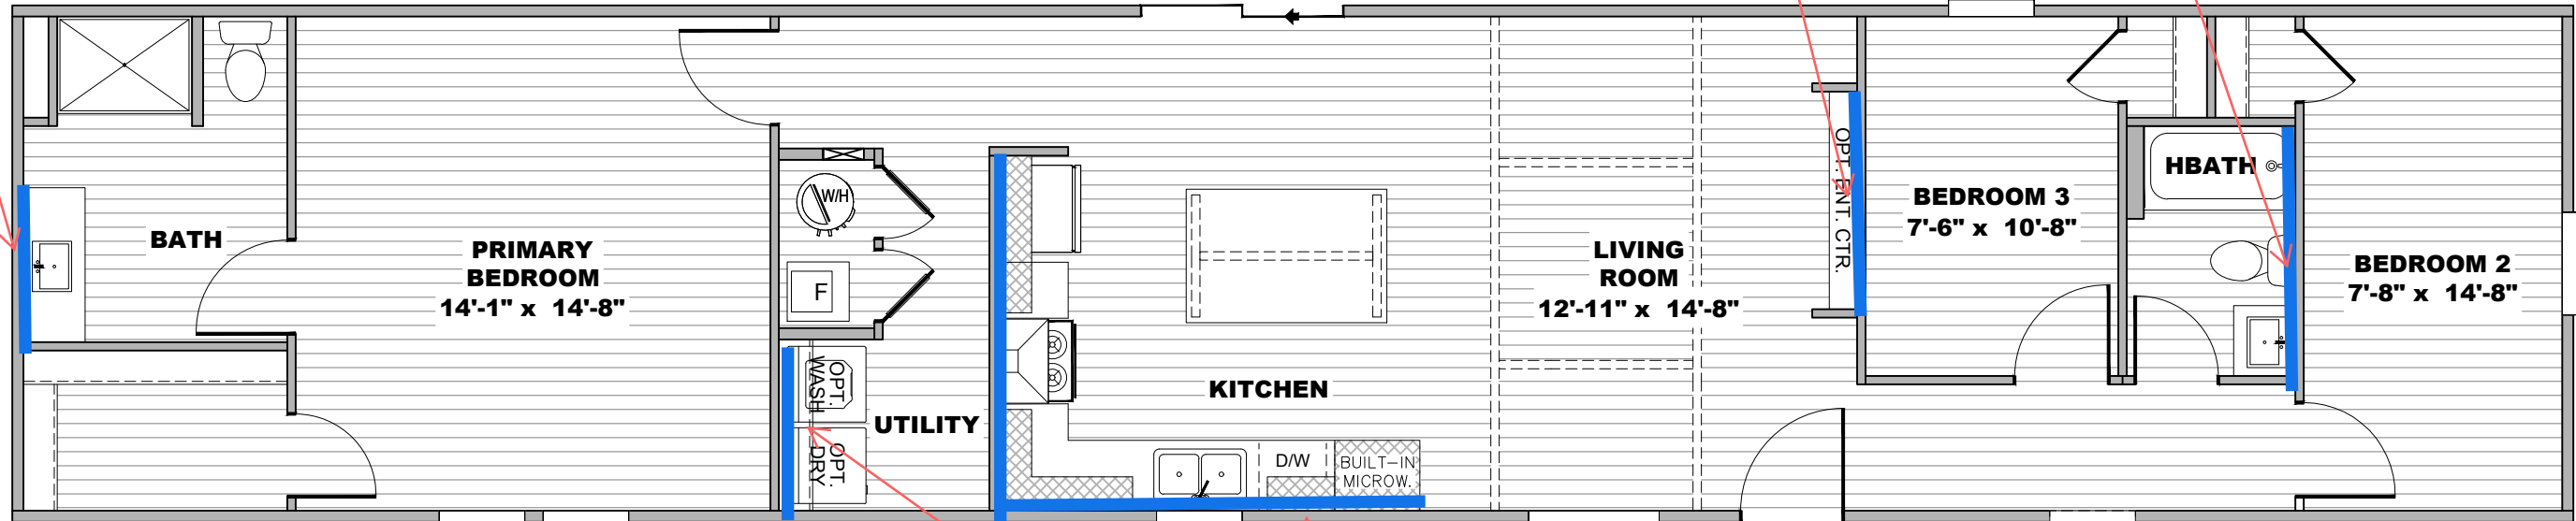

**** HEART OF STEEL DECOR ****

"THE SMOKEY"

**** TRIM AROUND SHOWER EXCEPT FOR ONYX TRIM: USE MAIN PANEL ****

CLUB GREY CABINET W/STEEL MESH W/B & FROST C/TOP

V: STEEL MESH

V: ARABESQUE MINERAL

OPT. DBL. LAV.

OPT. BEAMS

**** SEE NOTE ****

V: POLE WRAP

V: ARABESQUE MINERAL

V: POLE WRAP

OPT. UTILITY DOOR

KITCHEN CABINET COLOR : ALABASTER WHITE
KITCHEN COUNTERTOP COLOR: FROST
KITCHEN ISLAND CABINET COLOR: ALABASTER WHITE
KITCHEN ISLAND COUNTERTOP COLOR: LISOLA
BATHS CABINET COLOR: ALABASTER WHITE
BATHS COUNTERTOP COLOR: LISOLA
TRIM COLOR: CLUB GREY
BEAMS COLOR: CLUB GREY
VINYL COLOR:

CLUB GREY CABINET W/ STEEL MESH W/B & FROST C/TOP

V: ARABESQUE MINERAL

CLUB GREY CABINET W/ FROST C/TOP

MODEL #PCL16763S

SQ.FT. 1,165

DRAWING # 22S179