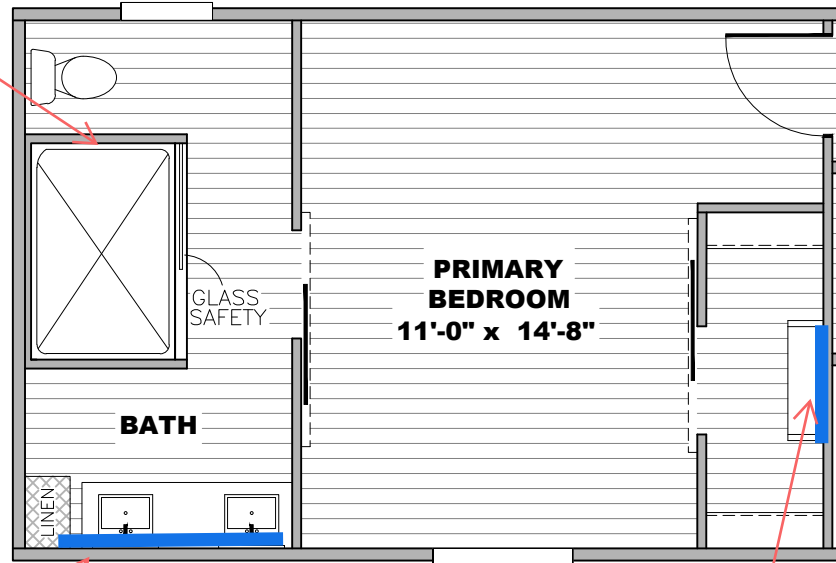

**** HEART OF STEEL DECOR ****

"THE SMOKEY"

**** TRIM AROUND SHOWER EXCEPT FOR ONYX TRIM: USE MAIN PANEL ****

CLUB GREY CABINET W/STEEL MESH W/B & FROST C/TOP

V: STEEL MESH

V: ARABESQUE MINERAL

OPT. DBL. LAV.

OPT. BEAMS

**** SEE NOTE ****

V: POLE WRAP

V: ARABESQUE MINERAL

V: POLE WRAP

OPT. UTILITY DOOR

KITCHEN CABINET COLOR : ALABASTER WHITE
KITCHEN COUNTERTOP COLOR: FROST
KITCHEN ISLAND CABINET COLOR: ALABASTER WHITE
KITCHEN ISLAND COUNTERTOP COLOR: LISOLA
BATHS CABINET COLOR: ALABASTER WHITE
BATHS COUNTERTOP COLOR: LISOLA
TRIM COLOR: CLUB GREY
BEAMS COLOR: CLUB GREY
VINYL COLOR:

CLUB GREY CABINET W/ STEEL MESH W/B & FROST C/TOP

V: ARABESQUE MINERAL

CLUB GREY CABINET W/ FROST C/TOP

MODEL #PCL16763S

SQ.FT. 1,165

DRAWING # 22S179