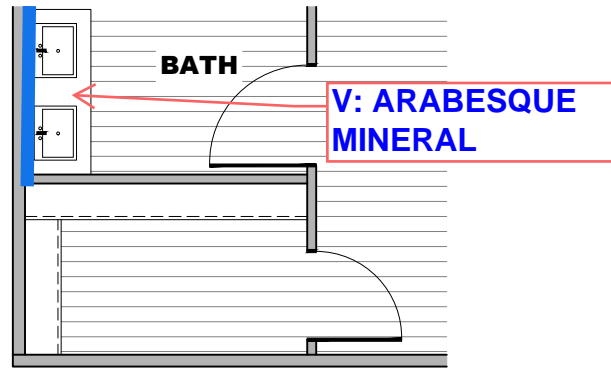

**** HEART OF STEEL DECOR ****

"THE SMOKEY"

**** TRIM AROUND SHOWER EXCEPT FOR ONYX TRIM: USE MAIN PANEL ****

CLUB GREY CABINET W/STEEL MESH W/B & FROST C/TOP

V: STEEL MESH

V: ARABESQUE MINERAL

OPT. DBL. LAV.

OPT. BEAMS

**** SEE NOTE ****

V: POLE WRAP

V: ARABESQUE MINERAL

V: POLE WRAP

OPT. UTILITY DOOR

KITCHEN CABINET COLOR : ALABASTER WHITE
KITCHEN COUNTERTOP COLOR: FROST
KITCHEN ISLAND CABINET COLOR: ALABASTER WHITE
KITCHEN ISLAND COUNTERTOP COLOR: LISOLA
BATHS CABINET COLOR: ALABASTER WHITE
BATHS COUNTERTOP COLOR: LISOLA
TRIM COLOR: CLUB GREY
BEAMS COLOR: CLUB GREY
VINYL COLOR: