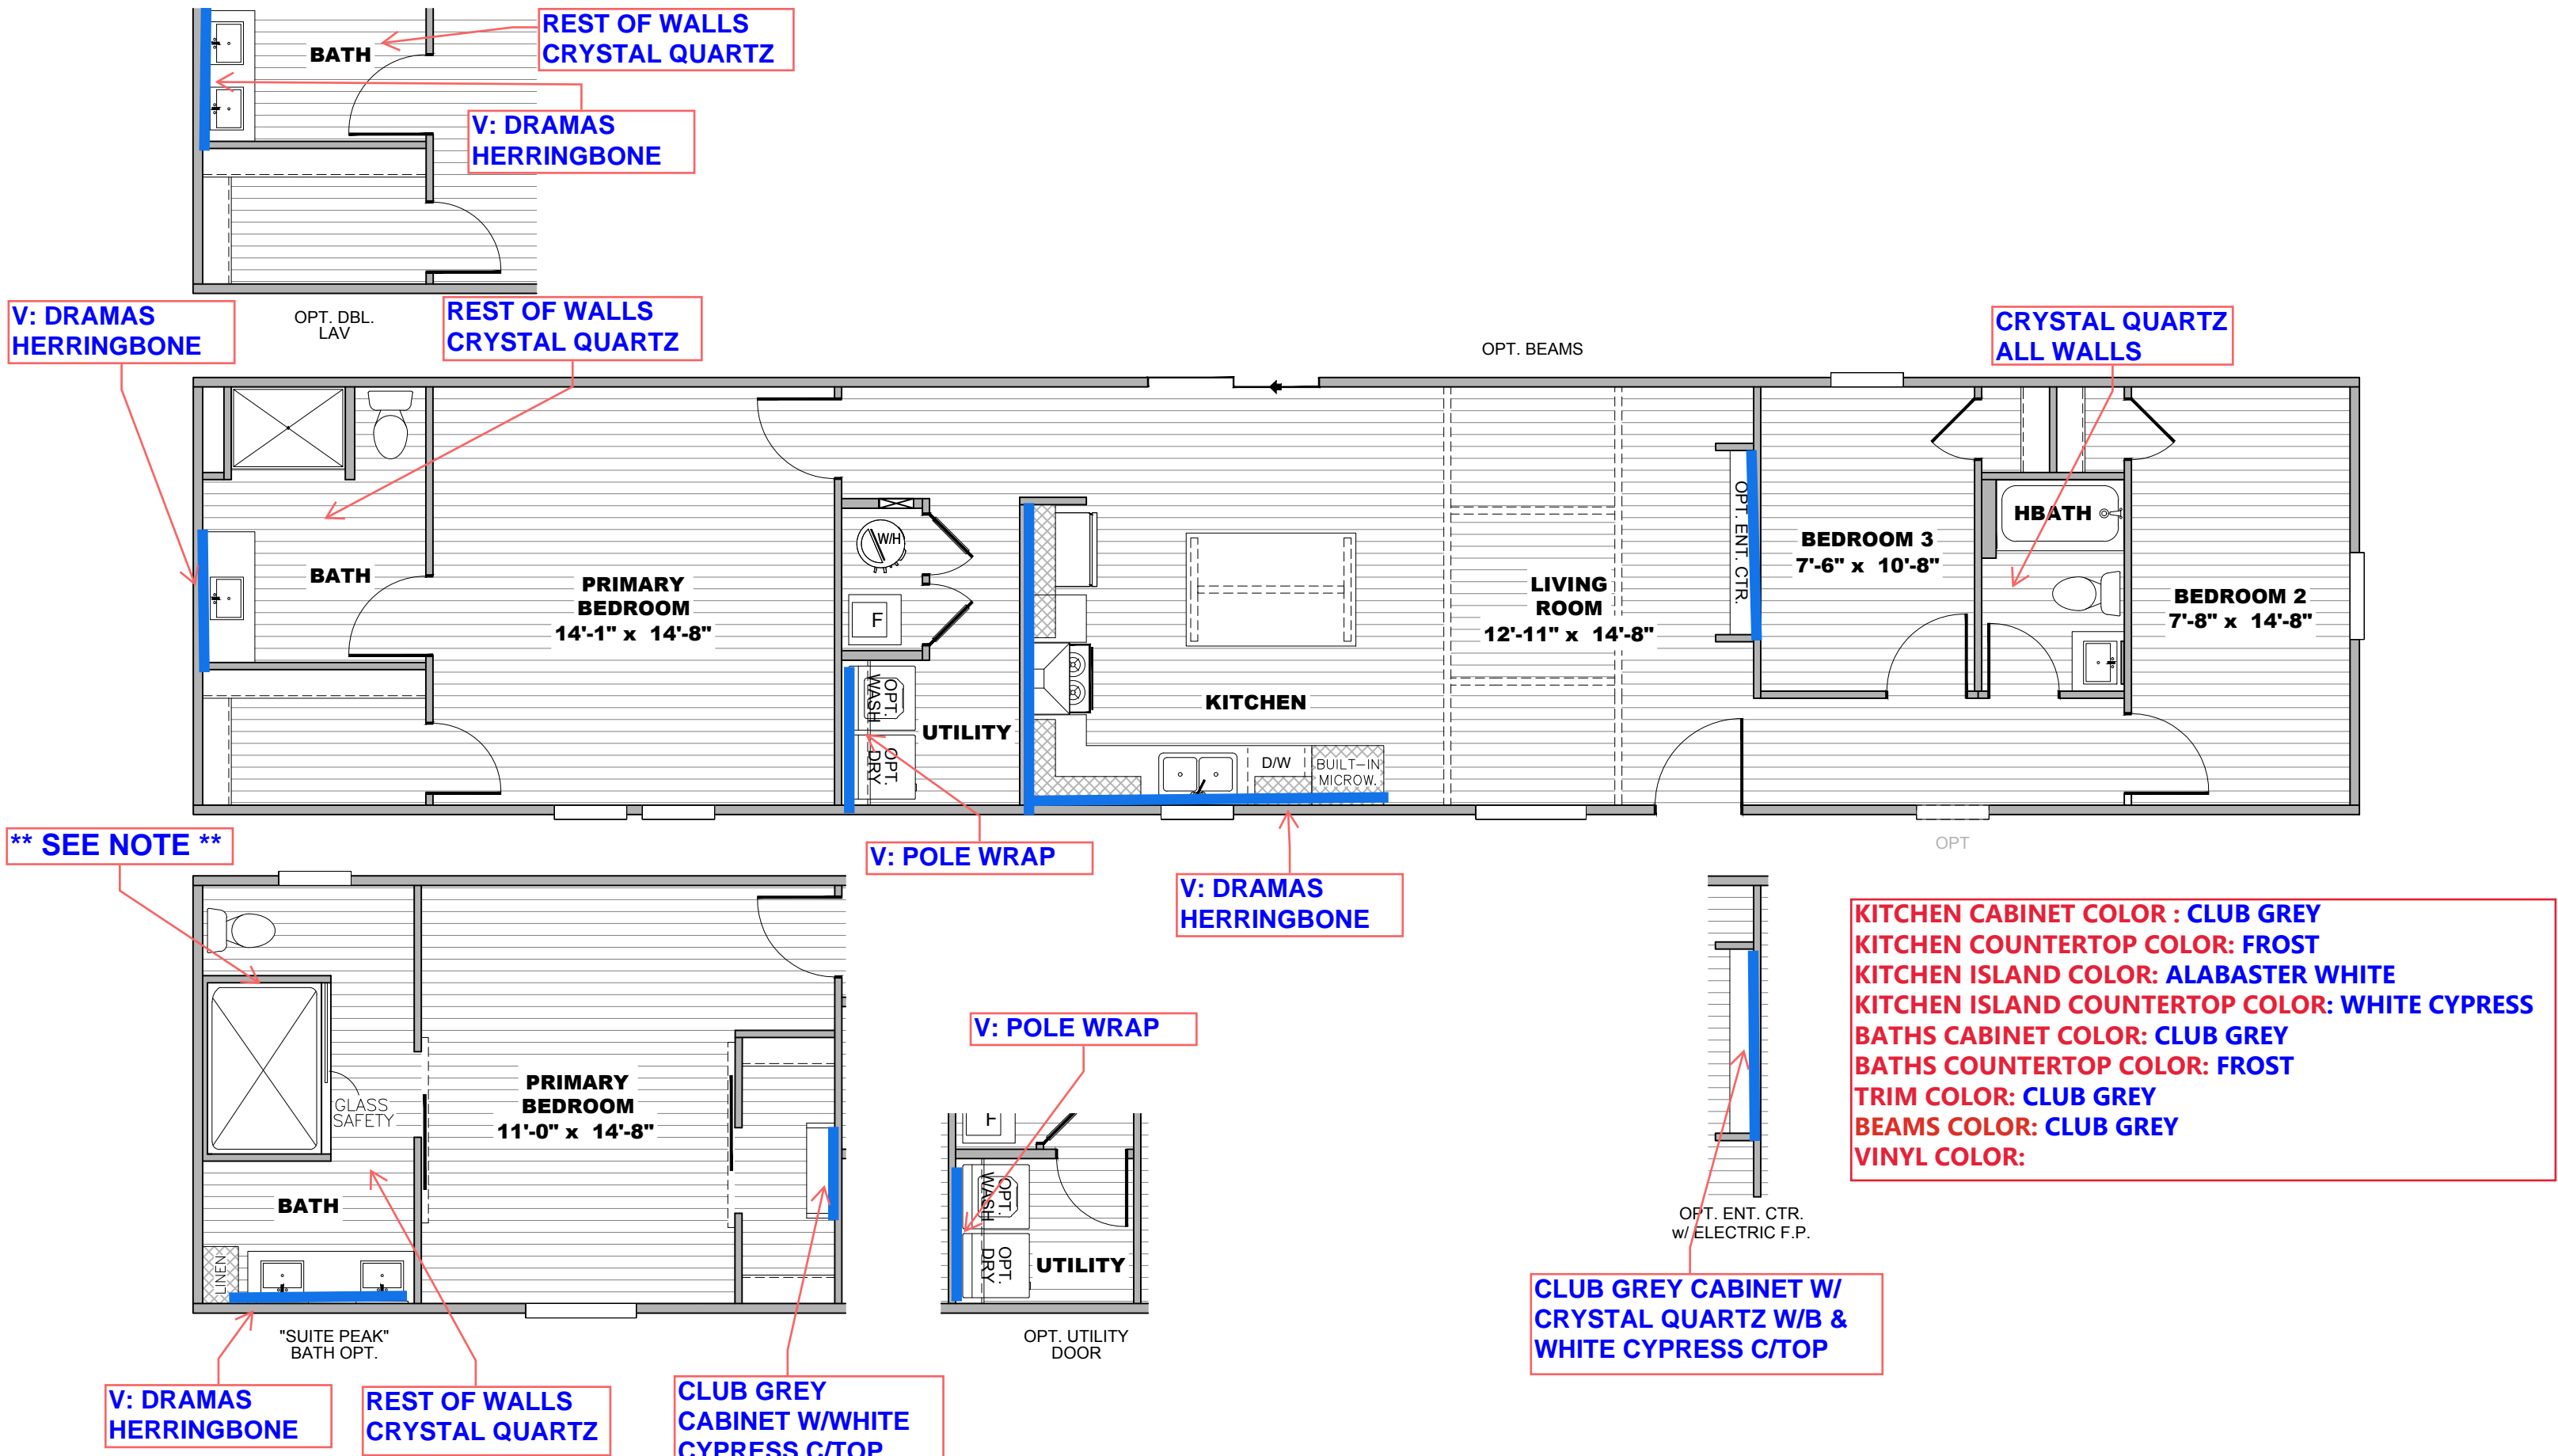

**** KODA CHROME DECOR ****

"THE SMOKEY"

**** TRIM AROUND SHOWER EXCEPT FOR ONYX TRIM: USE MAIN PANEL ****

MODEL #PCL16763S

SQ.FT. 1,165

DRAWING # 22S179

File Path:C:\Users\MerrittP\OneDrive - Clayton Homes\Desktop\AutoCAD\922 - Maynardville\Pinnacle Series\22s179\22s179.dwg, Last Saved By:MerrittP, Saved Date:2/16/2026 5:00 PM, Date Printed:2/17/26 9:00 AM