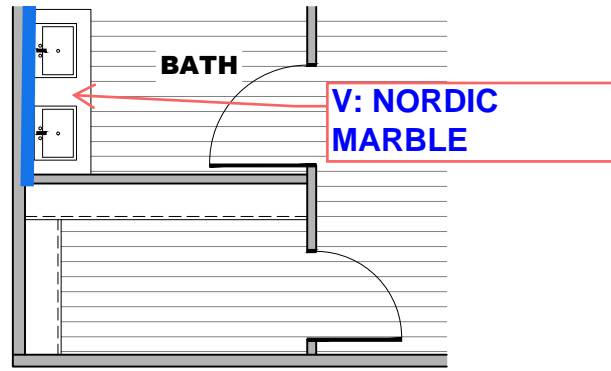

**\*\* MIDNIGHT STAR DECOR \*\***

# "THE SMOKEY"

**\*\* TRIM AROUND SHOWER EXCEPT FOR ONYX TRIM: USE MAIN PANEL \*\***

OAKLEY ENTER/CENTER W/  
NORDIC MARBLE W/B &  
BORGHINI MARBLE C/TOP

CRYSTAL QUARTZ  
ALL WALLS

V: NORDIC  
MARBLE

OPT. DBL.  
LAV