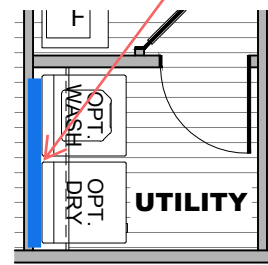

V: POLE WRAP

OPT. UTILITY  
DOOR

OPT. ENT. CTR.  
w/ ELECTRIC F.P.

OAKLEY ENTER/CENTER  
W/ NORDIC MARBLE W/B &  
BORGHINI MARBLE C/TOP

V: NORDIC  
MARBLE

OAKLEY CABINET  
W/ BORGHINI  
MARBLE C/TOP

**MODEL #PCL16763S**