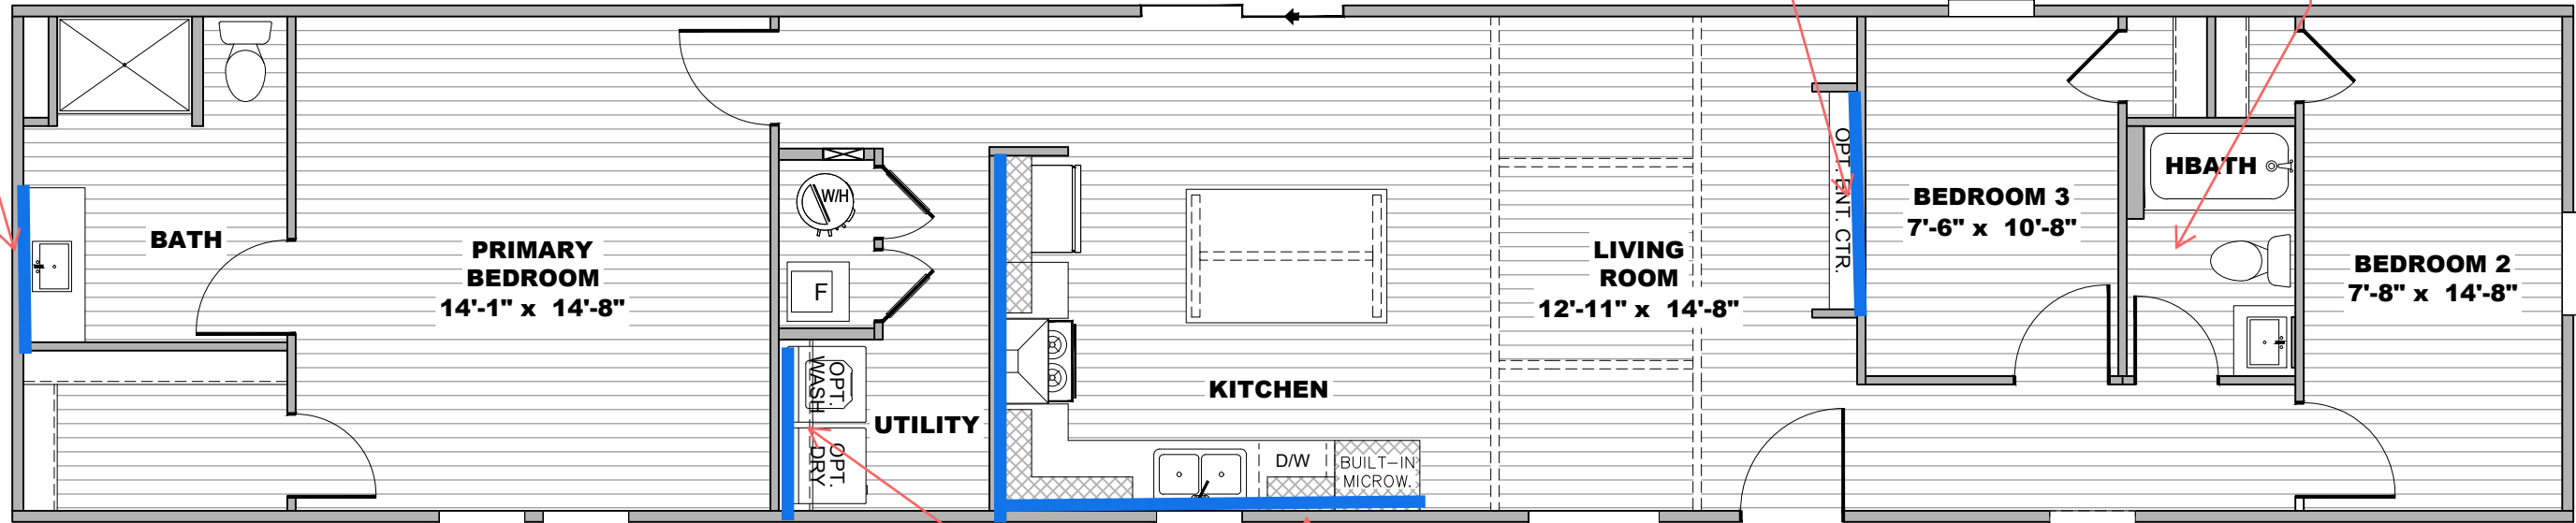

OAKLEY ENTER/CENTER W/
NORDIC MARBLE W/B &
BORGHINI MARBLE C/TOP

CRYSTAL QUARTZ
ALL WALLS

V: NORDIC
MARBLE

OPT. DBL.
LAV

OPT. BEAMS

** SEE NOTE **

V: POLE WRAP

V: NORDIC
MARBLE

OPT

KITCHEN CABINET COLOR : OAKLEY
KITCHEN COUNTERTOP COLOR: BORGHINI MARBLE
KITCHEN ISLAND CABINET COLOR: ONYX
KITCHEN ISLAND COUNTERTOP COLOR: BORGHINI MARBLE
BATHS CABINET COLOR: ONYX
BATHS COUNTERTOP COLOR: BORGHINI MARBLE
TRIM COLOR: OAKLEY
BEAMS COLOR: ONYX
VINYL COLOR: