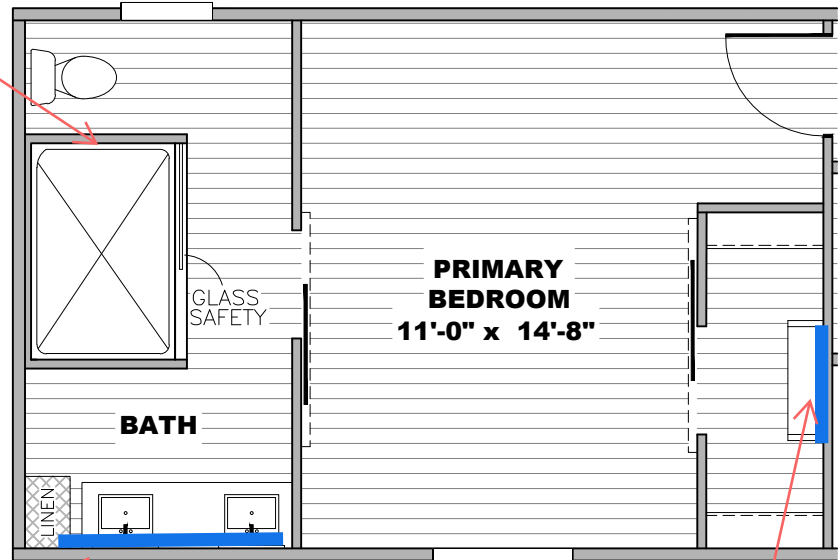

V: POLE WRAP

KITCHEN CABINET COLOR: OAKLEY
KITCHEN COUNTERTOP COLOR: LISOLA
KITCHEN ISLAND CABINET COLOR: ONYX
KITCHEN ISLAND C/TOP COLOR: BORGHINI MARBLE
BOTH BATHS CABINET COLOR: ONYX
BOTH BATHS C/TOP COLOR: BORGHINI MARBLE
TRIM COLOR: ONYX
BEAMS COLOR: ONYX
FLOOR VINYL:

ONYX ENTER/CENTER
W/ ARABESQUE
MINERAL W/B & LISOLA
C/TOP

V: ARABESQUE
MINERAL

OAKLEY CABINET
W/LISOLA C/TOP

MODEL #PCL16763S

SQ.FT. 1,165

DRAWING # 22S179