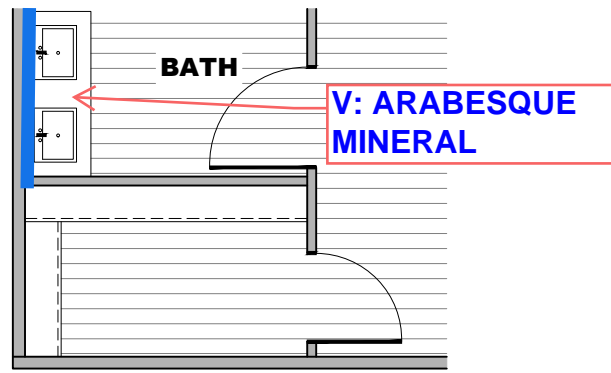

**** RICH MINERAL DECOR ****

"THE SMOKEY"

**** TRIM AROUND SHOWER EXCEPT FOR ONYX TRIM: USE MAIN PANEL ****

ONYX ENTER/CENTER W/
ARABESQUE MINERAL W/B &
LISOLA C/TOP

POLE WRAP ALL
WALLS

V: ARABESQUE
MINERAL

OPT. DBL.
LAV

OPT. BEAMS

**** SEE NOTE ****

V: POLE WRAP

V: ARABESQUE
MINERAL

OPT

V: POLE WRAP

KITCHEN CABINET COLOR: OAKLEY
KITCHEN COUNTERTOP COLOR: LISOLA
KITCHEN ISLAND CABINET COLOR: ONYX
KITCHEN ISLAND C/TOP COLOR: BORGHINI MARBLE
BOTH BATHS CABINET COLOR: ONYX
BOTH BATHS C/TOP COLOR: BORGHINI MARBLE
TRIM COLOR: ONYX
BEAMS COLOR: ONYX
FLOOR VINYL: