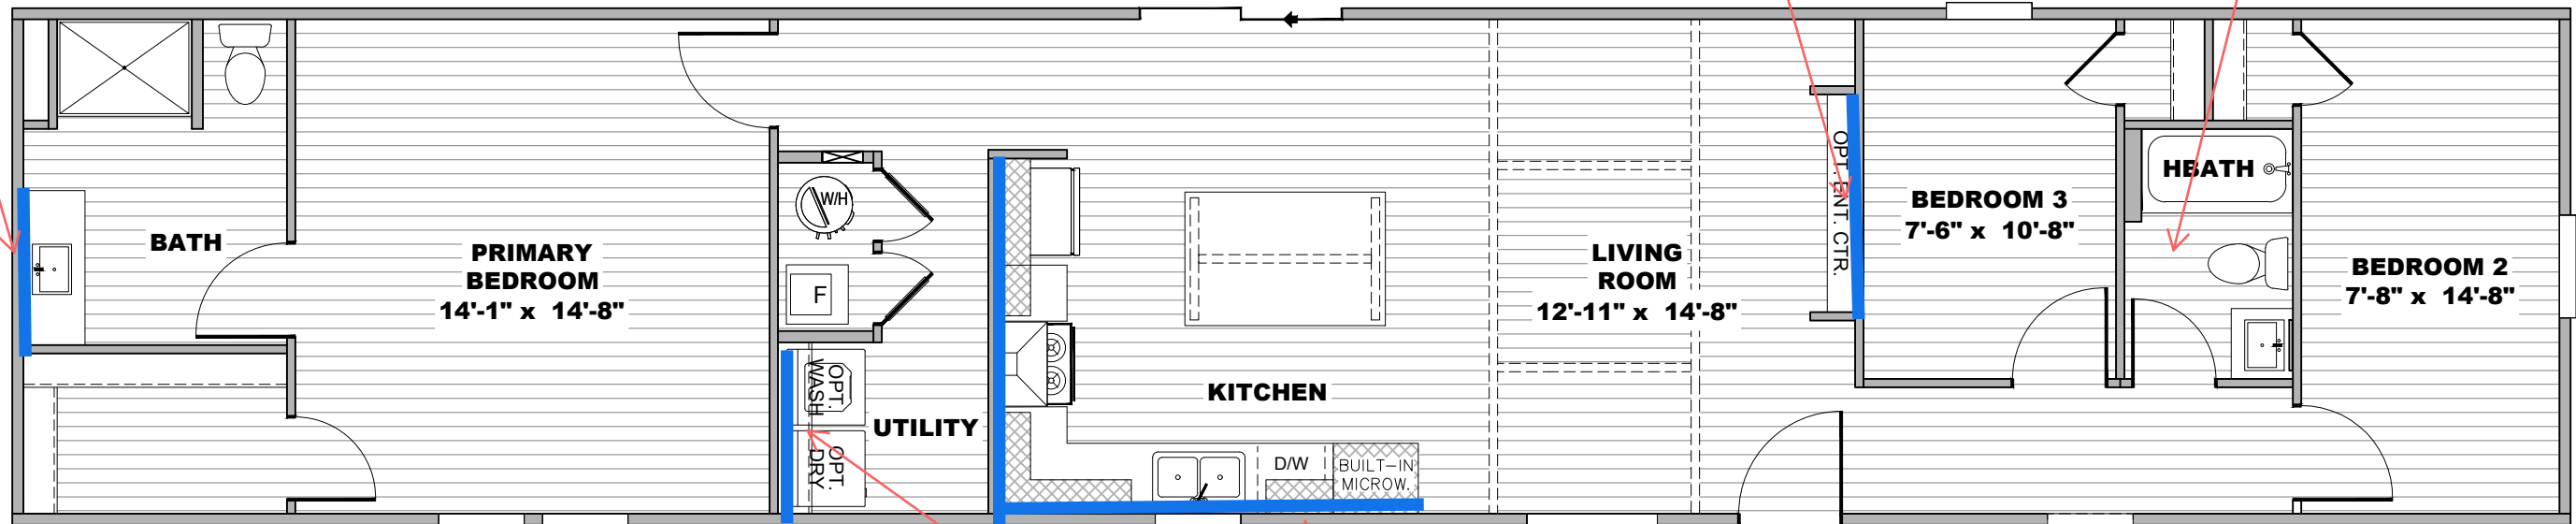

**** RICH MINERAL DECOR ****

"THE SMOKEY"

**** TRIM AROUND SHOWER EXCEPT FOR ONYX TRIM: USE MAIN PANEL ****

ONYX ENTER/CENTER W/
ARABESQUE MINERAL W/B &
LISOLA C/TOP

POLE WRAP ALL
WALLS

V: ARABESQUE
MINERAL

OPT. DBL.
LAV

OPT. BEAMS

**** SEE NOTE ****

V: POLE WRAP

V: ARABESQUE
MINERAL

OPT

V: POLE WRAP

KITCHEN CABINET COLOR: OAKLEY
KITCHEN COUNTERTOP COLOR: LISOLA
KITCHEN ISLAND CABINET COLOR: ONYX
KITCHEN ISLAND C/TOP COLOR: BORGHINI MARBLE
BOTH BATHS CABINET COLOR: ONYX
BOTH BATHS C/TOP COLOR: BORGHINI MARBLE
TRIM COLOR: ONYX
BEAMS COLOR: ONYX
FLOOR VINYL:

ONYX ENTER/CENTER
W/ ARABESQUE
MINERAL W/B & LISOLA
C/TOP

V: ARABESQUE
MINERAL

OAKLEY CABINET
W/LISOLA C/TOP

MODEL #PCL16763S

SQ.FT. 1,165

DRAWING # 22S179