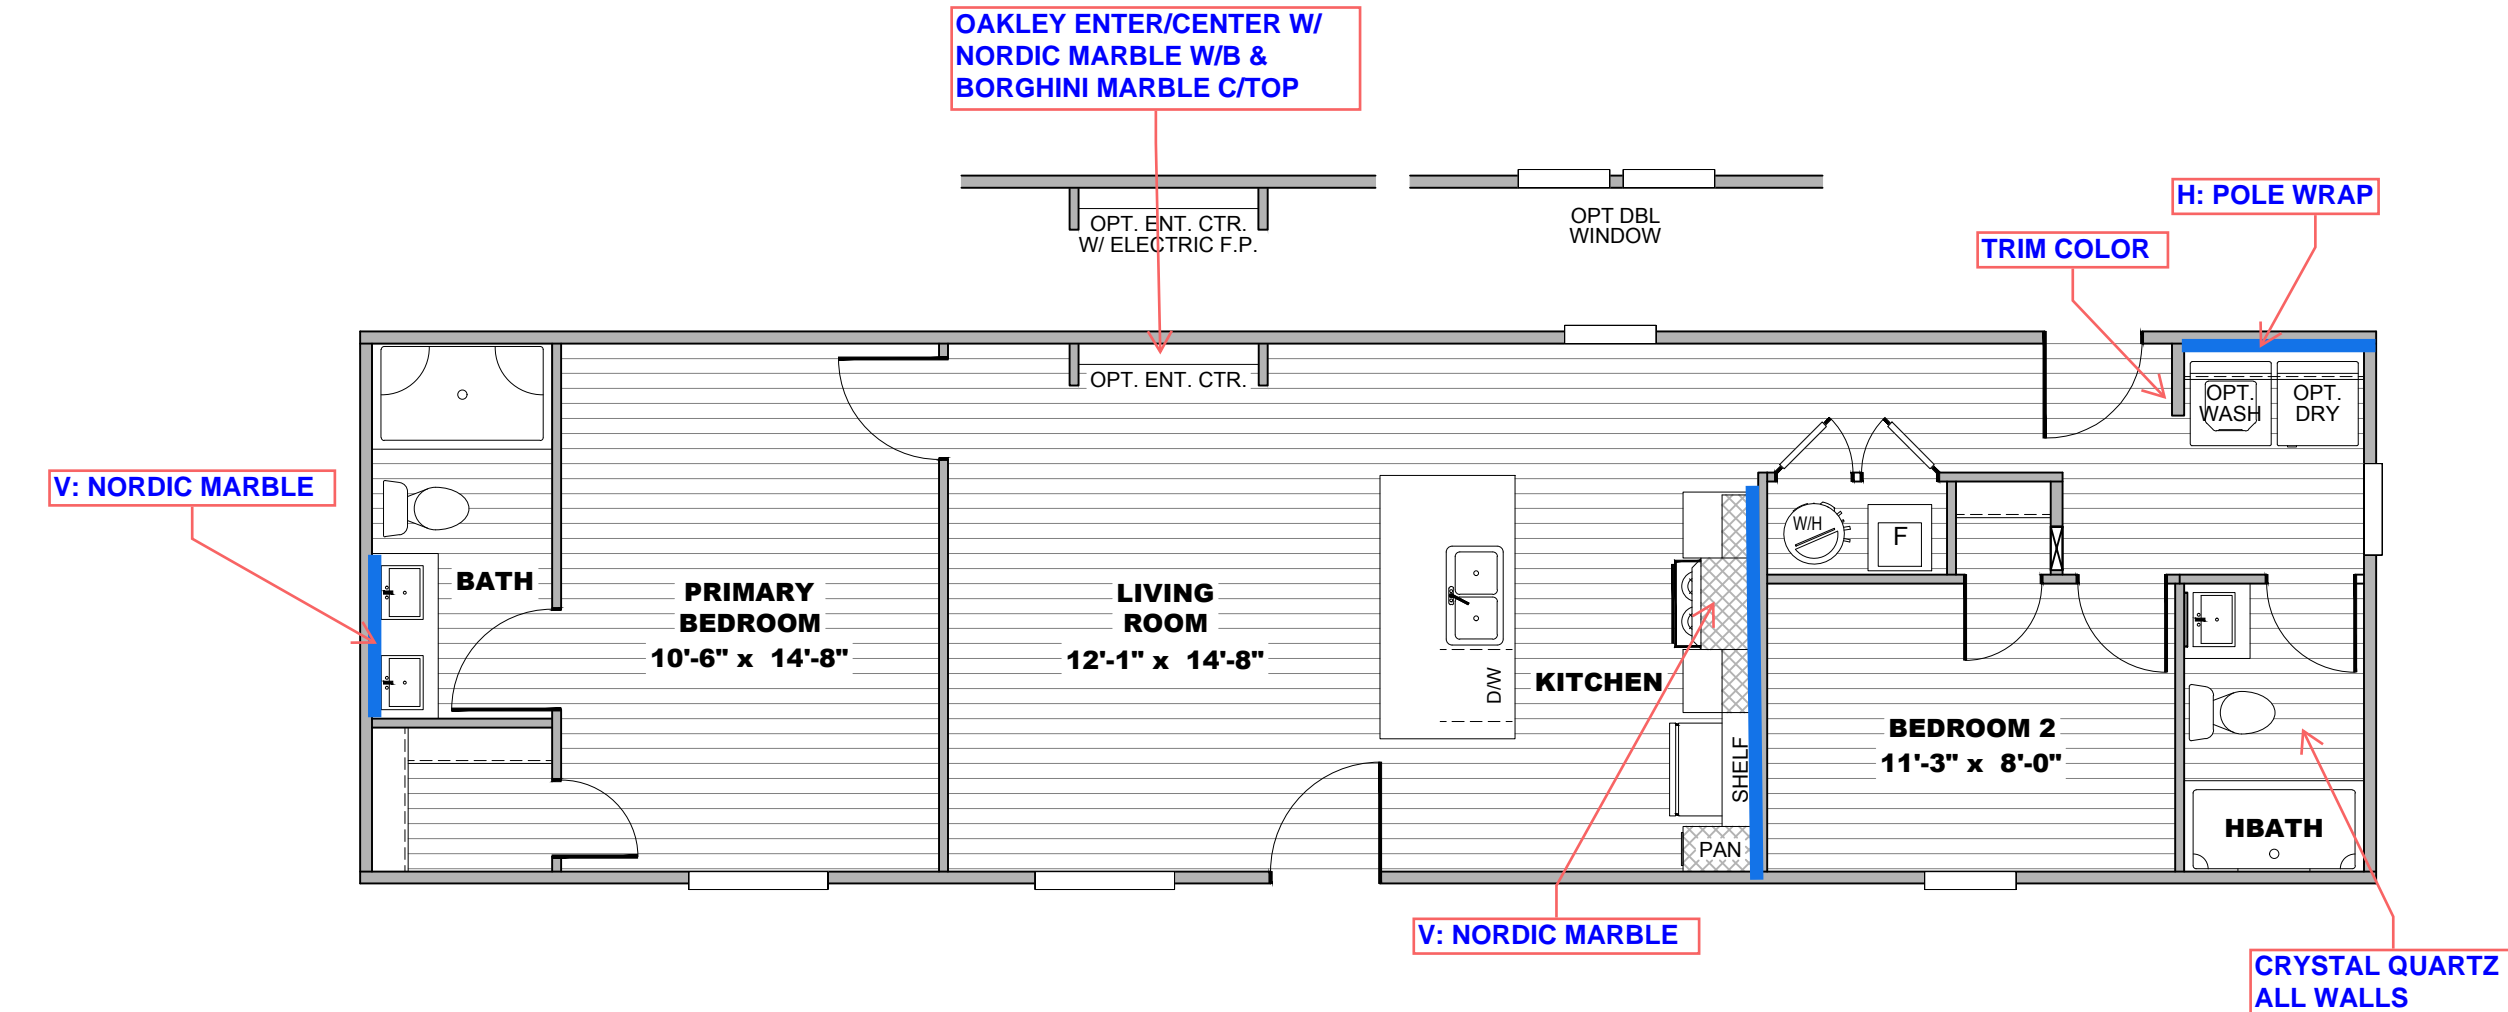

Foothills 56'

** IF PRINT CALLS FOR ONYX TRIM: USE MAIN PANEL **

** MIDNIGHT STAR DECOR **

KITCHEN CABINET COLOR : OAKLEY
KITCHEN COUNTERTOP COLOR: BORGHINI MARBLE
KITCHEN ISLAND CABINET COLOR: ONYX
KITCHEN ISLAND COUNTERTOP COLOR: BORGHINI MARBLE
BATHS CABINET COLOR: ONYX
BATHS COUNTERTOP COLOR: BORGHINI MARBLE
TRIM COLOR: OAKLEY
VINYL COLOR: