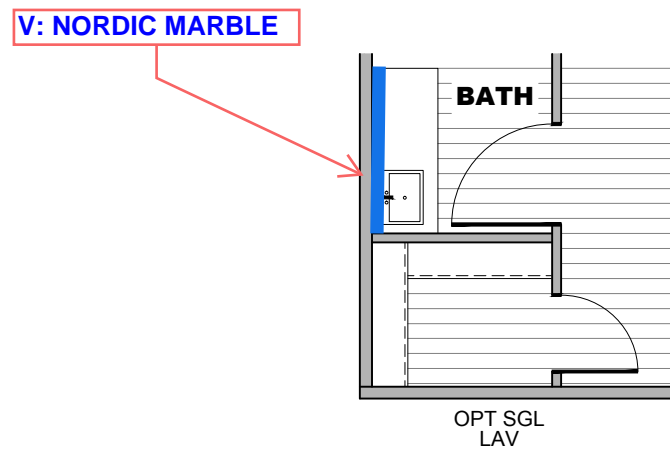

Foothills 56'

** IF PRINT CALLS FOR ONYX TRIM: USE MAIN PANEL **

** MIDNIGHT STAR DECOR **

KITCHEN CABINET COLOR : OAKLEY
KITCHEN COUNTERTOP COLOR: BORGHINI MARBLE
KITCHEN ISLAND CABINET COLOR: ONYX
KITCHEN ISLAND COUNTERTOP COLOR: BORGHINI MARBLE
BATHS CABINET COLOR: ONYX
BATHS COUNTERTOP COLOR: BORGHINI MARBLE
TRIM COLOR: OAKLEY
VINYL COLOR: