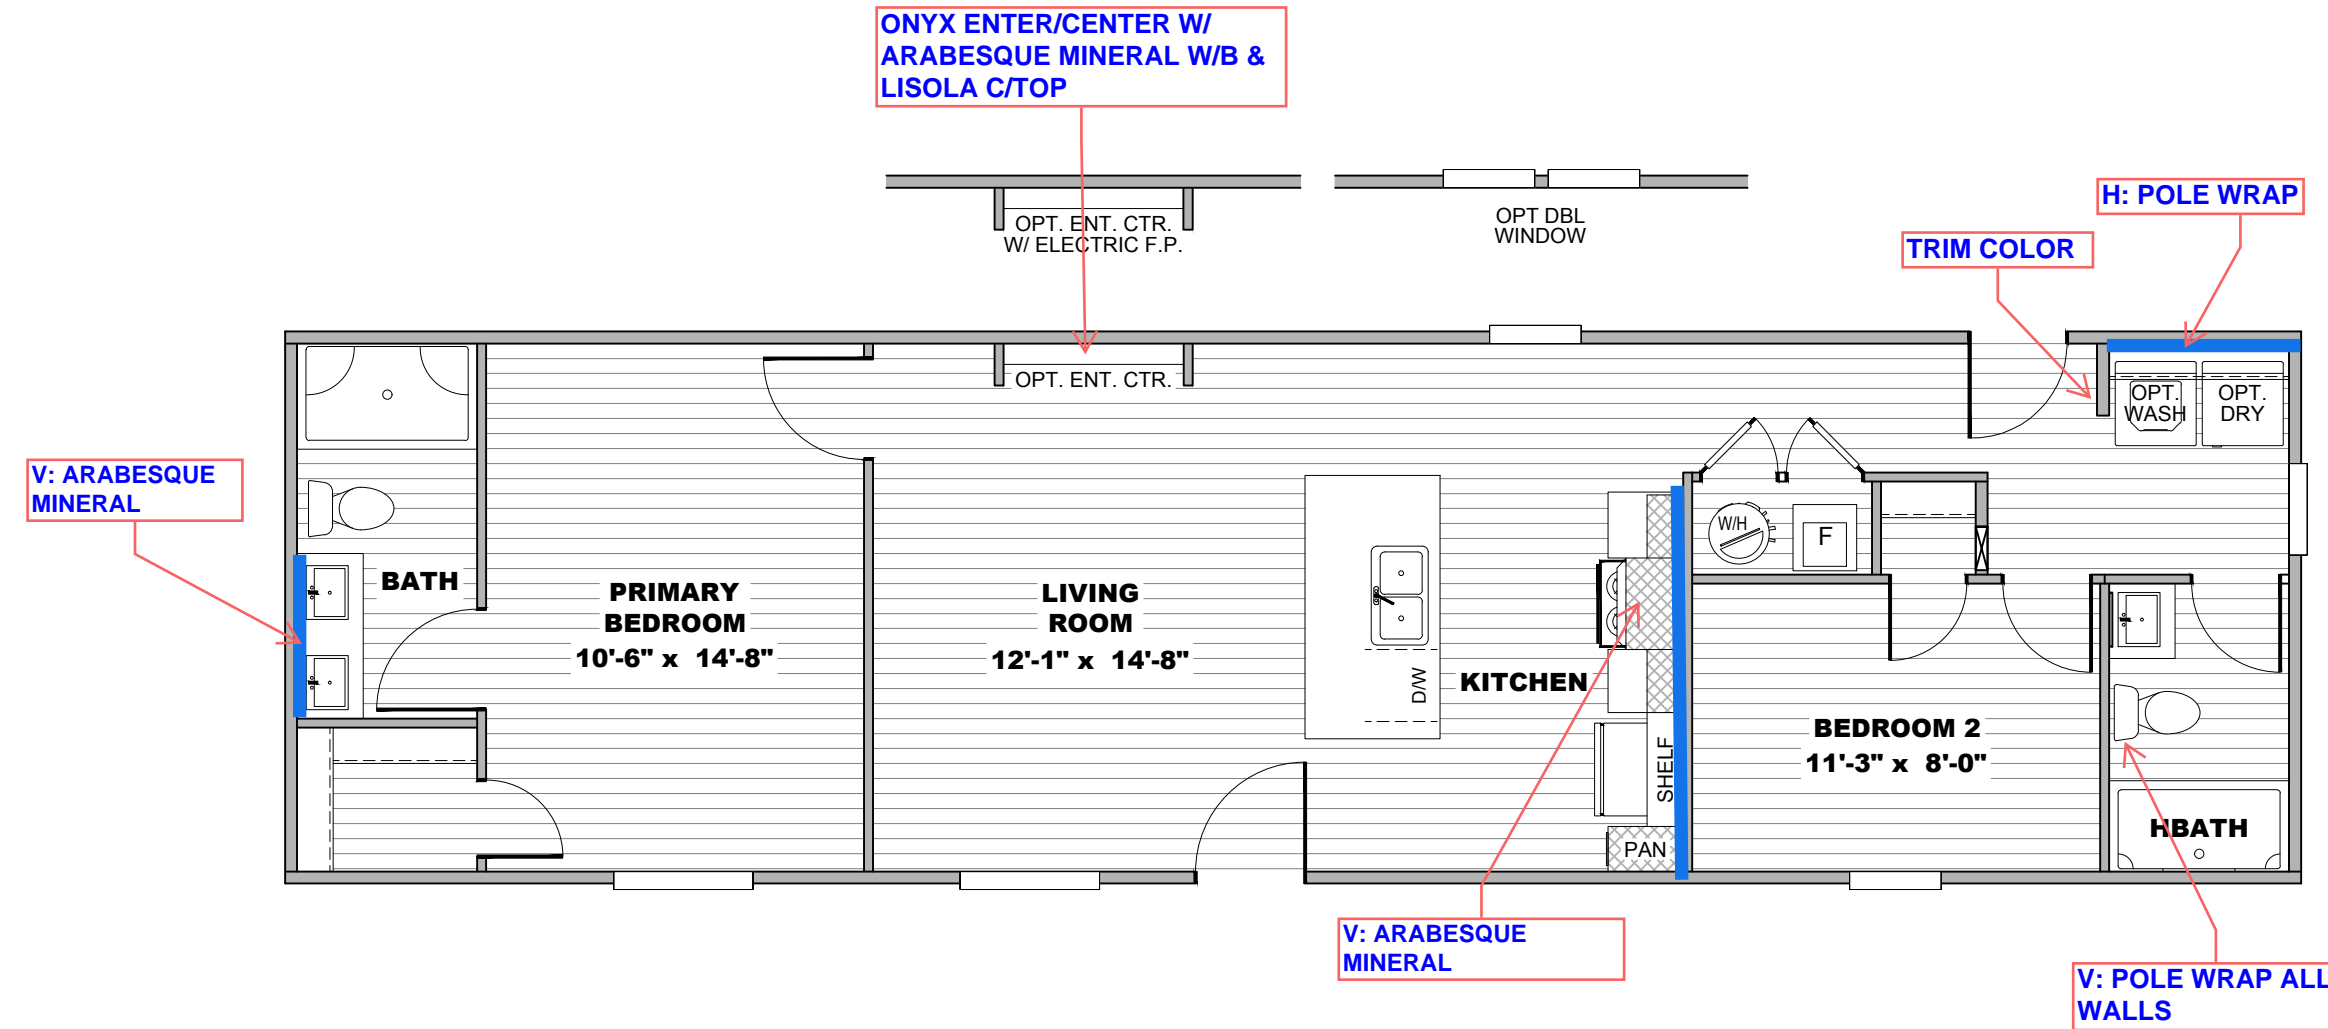

# Foothills 56'

\*\* IF PRINT CALLS FOR ONYX TRIM: USE MAIN PANEL \*\*

\*\* RICH MINERAL DECOR \*\*

**KITCHEN CABINET COLOR: OAKLEY**  
**KITCHEN COUNTERTOP COLOR: LISOLA**  
**KITCHEN ISLAND CABINET COLOR: ONYX**  
**KITCHEN ISLAND C/TOP COLOR: BORGHINI MARBLE**  
**BOTH BATHS CABINET COLOR: ONYX**  
**BOTH BATHS C/TOP COLOR: BORGHINI MARBLE**  
**TRIM COLOR: ONYX**  
**FLOOR VINYL:**