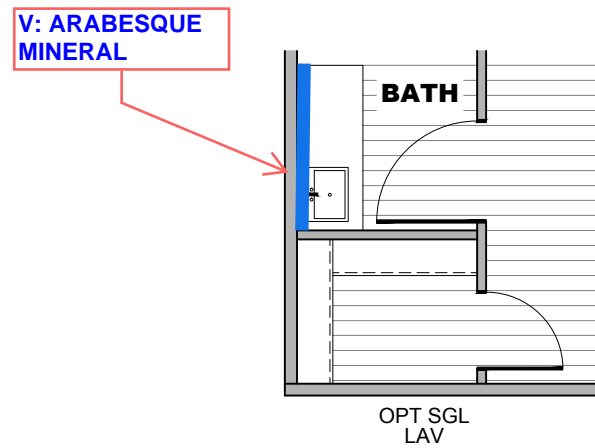

# Foothills 56'

\*\* IF PRINT CALLS FOR ONYX TRIM: USE MAIN PANEL \*\*

\*\* RICH MINERAL DECOR \*\*

**KITCHEN CABINET COLOR: OAKLEY**  
**KITCHEN COUNTERTOP COLOR: LISOLA**  
**KITCHEN ISLAND CABINET COLOR: ONYX**  
**KITCHEN ISLAND C/TOP COLOR: BORGHINI MARBLE**  
**BOTH BATHS CABINET COLOR: ONYX**  
**BOTH BATHS C/TOP COLOR: BORGHINI MARBLE**  
**TRIM COLOR: ONYX**  
**FLOOR VINYL:**