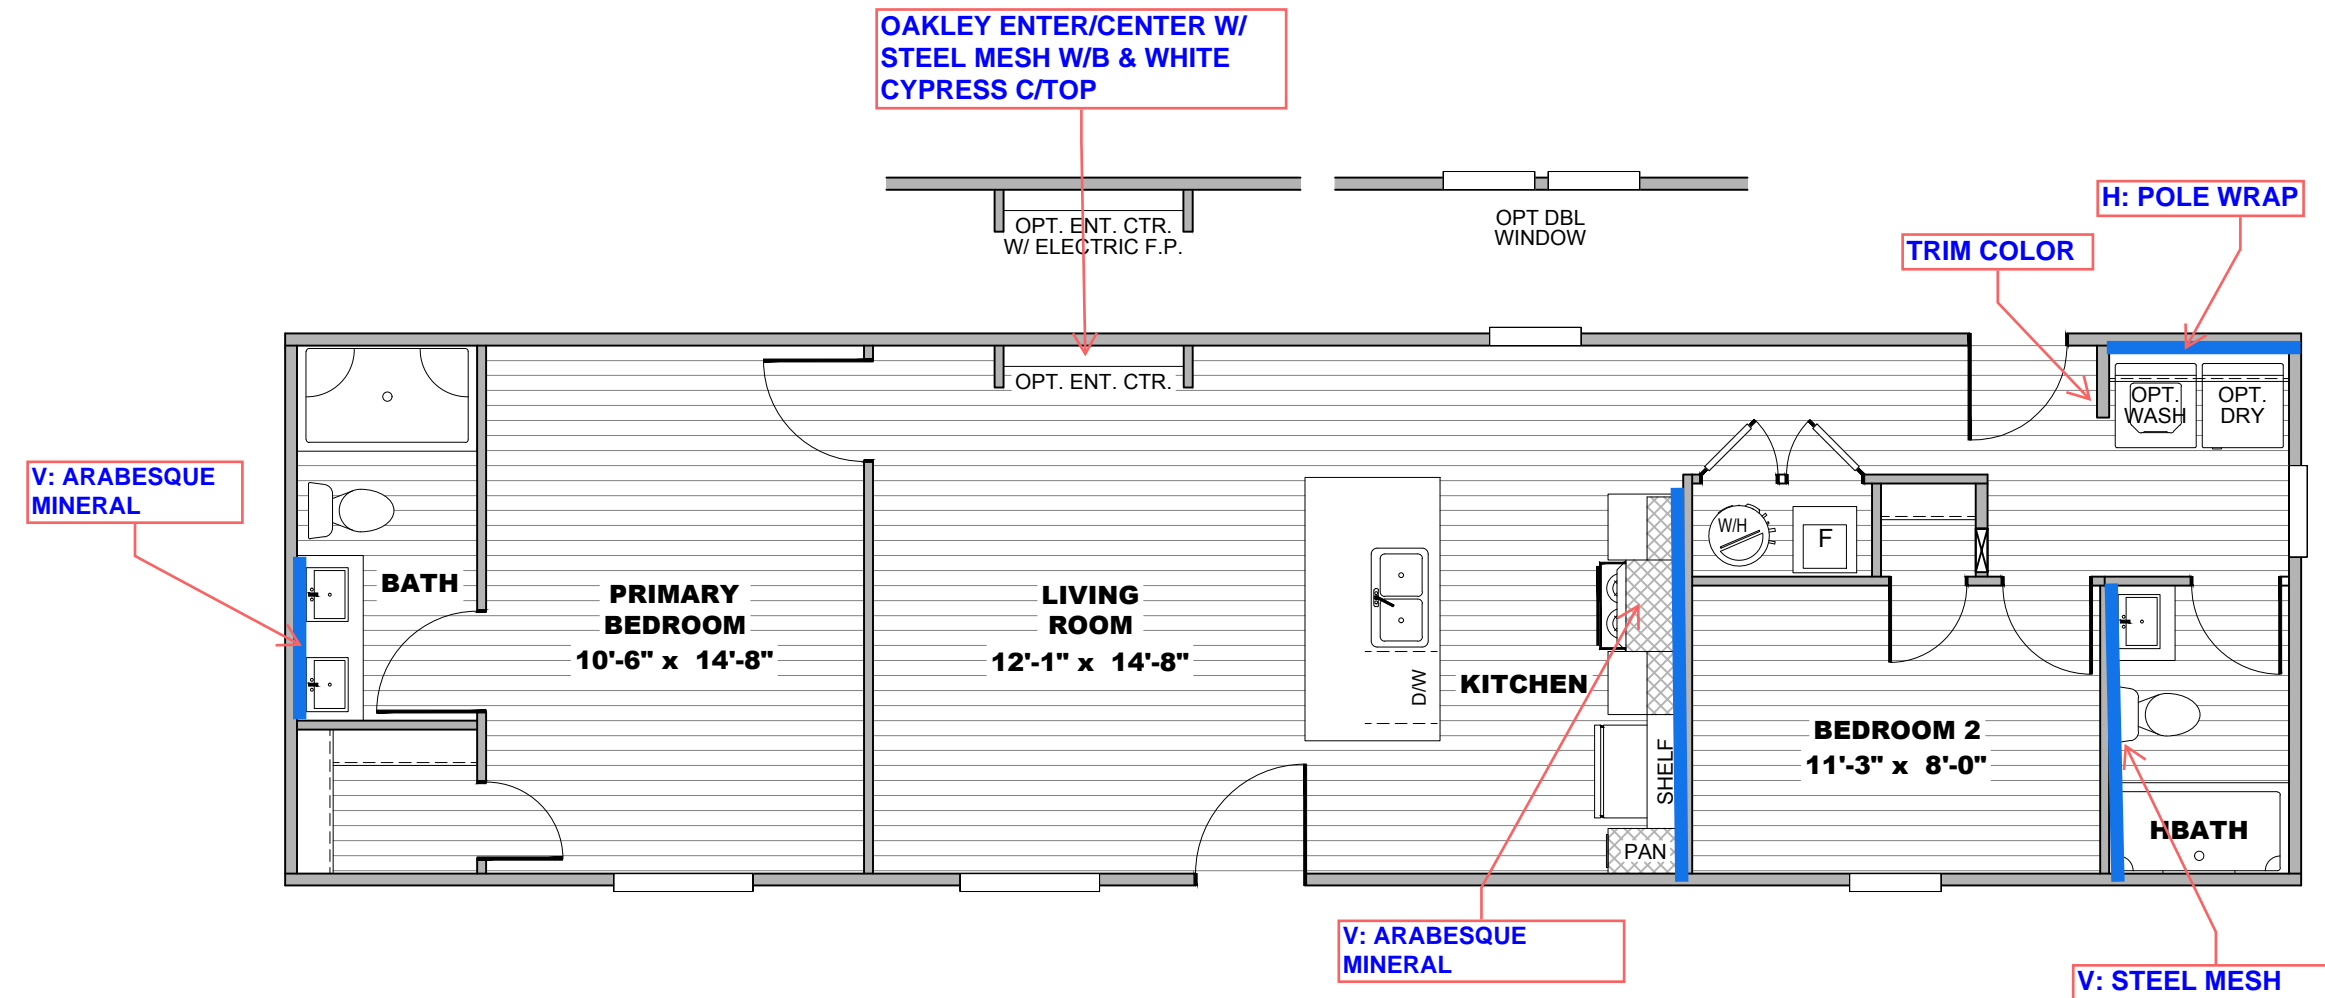

Foothills 56'

** IF PRINT CALLS FOR ONYX TRIM: USE MAIN PANEL **

** RIVERA ROCK DECOR **

KITCHEN CABINET COLOR : OAKLEY
KITCHEN COUNTERTOP COLOR: LISOLA
KITCHEN ISLAND COLOR: OAKLEY
KITCHEN ISLAND COUNTERTOP COLOR: WHITE CYPRESS
BATHS CABINET COLOR: OAKLEY
BATHS COUNTERTOP COLOR: WHITE CYPRESS
TRIM COLOR: OAKLEY
VINYL COLOR: