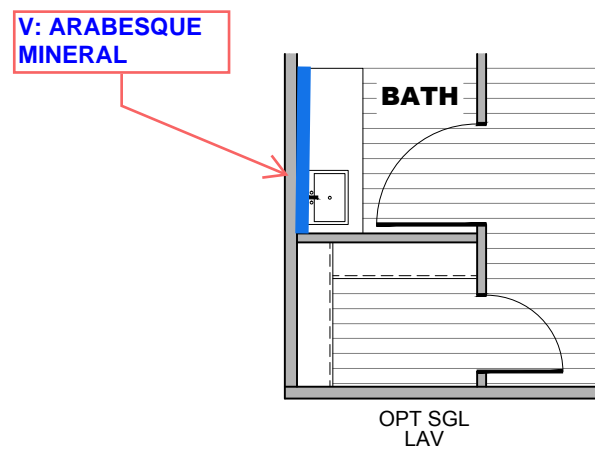

Foothills 56'

** IF PRINT CALLS FOR ONYX TRIM: USE MAIN PANEL **

** RIVERA ROCK DECOR **

KITCHEN CABINET COLOR : OAKLEY
KITCHEN COUNTERTOP COLOR: LISOLA
KITCHEN ISLAND COLOR: OAKLEY
KITCHEN ISLAND COUNTERTOP COLOR: WHITE CYPRESS
BATHS CABINET COLOR: OAKLEY
BATHS COUNTERTOP COLOR: WHITE CYPRESS
TRIM COLOR: OAKLEY
VINYL COLOR: