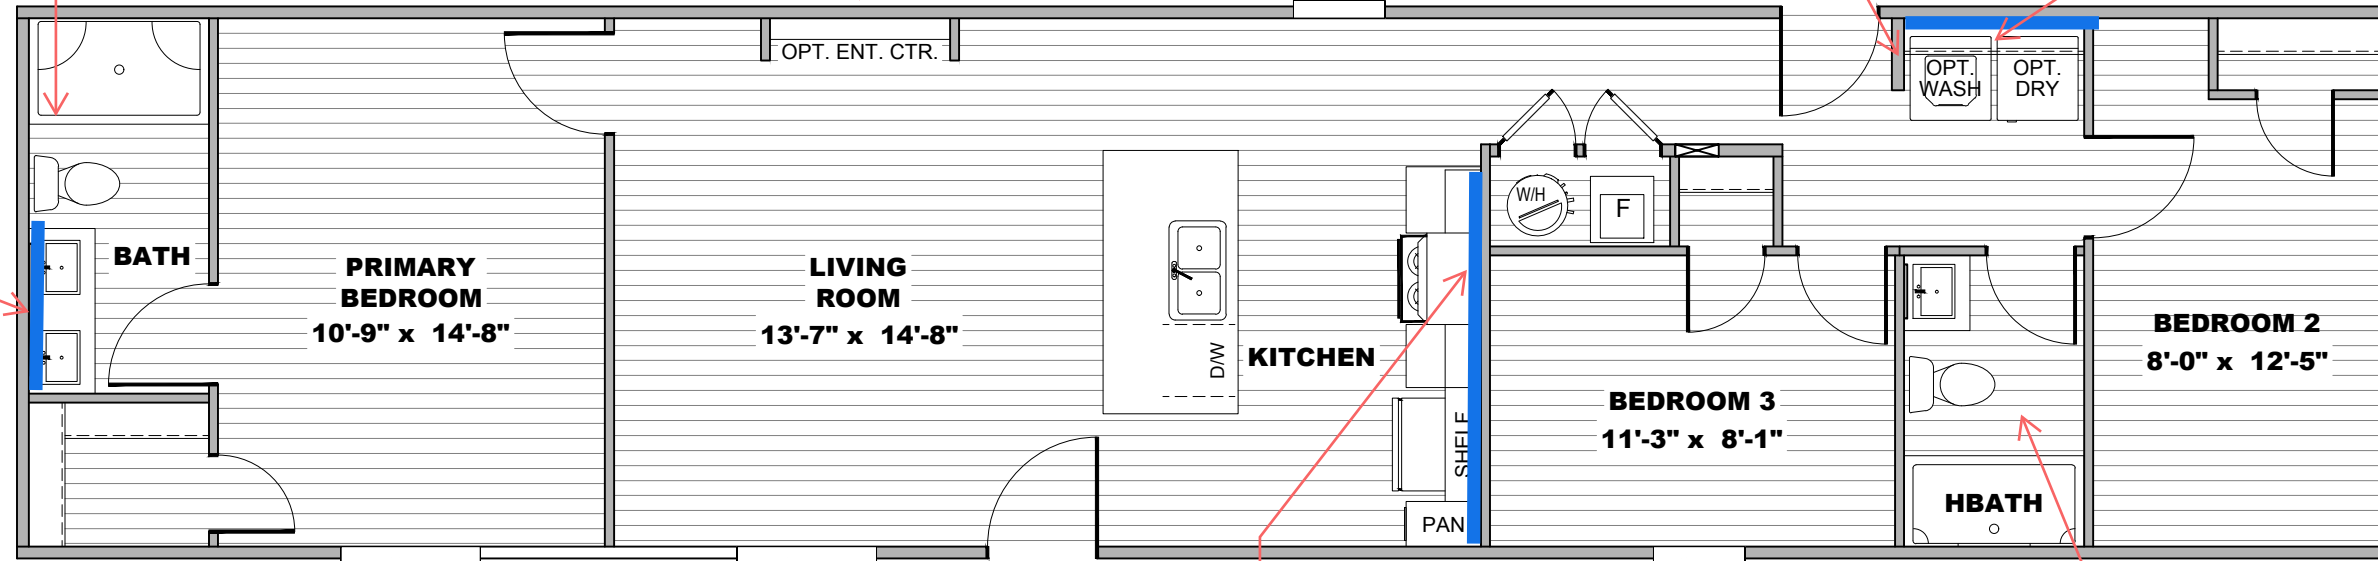

Foothills 66'

** IF PRINT CALLS FOR ONYX TRIM: USE MAIN PANEL **

** MIDNIGHT STAR DECOR **

OAKLEY ENTER/CENTER W/
NORDIC MARBLE W/B &
BORGHINI MARBLE C/TOP

TRIM COLOR

OPT. ENT. CTR.
W/ ELECTRIC F.P.

OPT DBL
WINDOW

TRIM COLOR

H: POLE WRAP

V: NORDIC
MARBLE

V: NORDIC
MARBLE

CRYSTAL QUARTZ
ALL WALLS

V: NORDIC
MARBLE