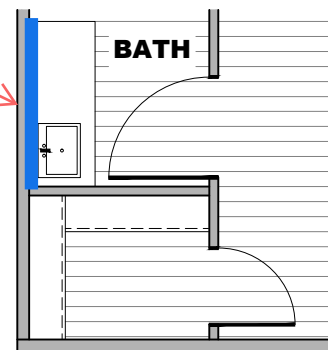

OPT SGL
SINK

OPT FARMHOUSE
SINK