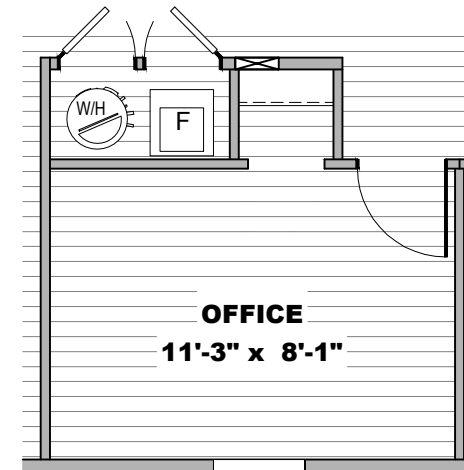

OPT FARMHOUSE  
SINK

OFFICE  
11'-3" x 8'-1"

KITCHEN CABINET COLOR : OAKLEY  
KITCHEN COUNTERTOP COLOR: BORGHINI MARBLE  
KITCHEN ISLAND CABINET COLOR: ONYX  
KITCHEN ISLAND COUNTERTOP COLOR: BORGHINI  
MARBLE  
BATHS CABINET COLOR: ONYX  
BATHS COUNTERTOP COLOR: BORGHINI MARBLE  
TRIM COLOR: OAKLEY  
VINYL COLOR: